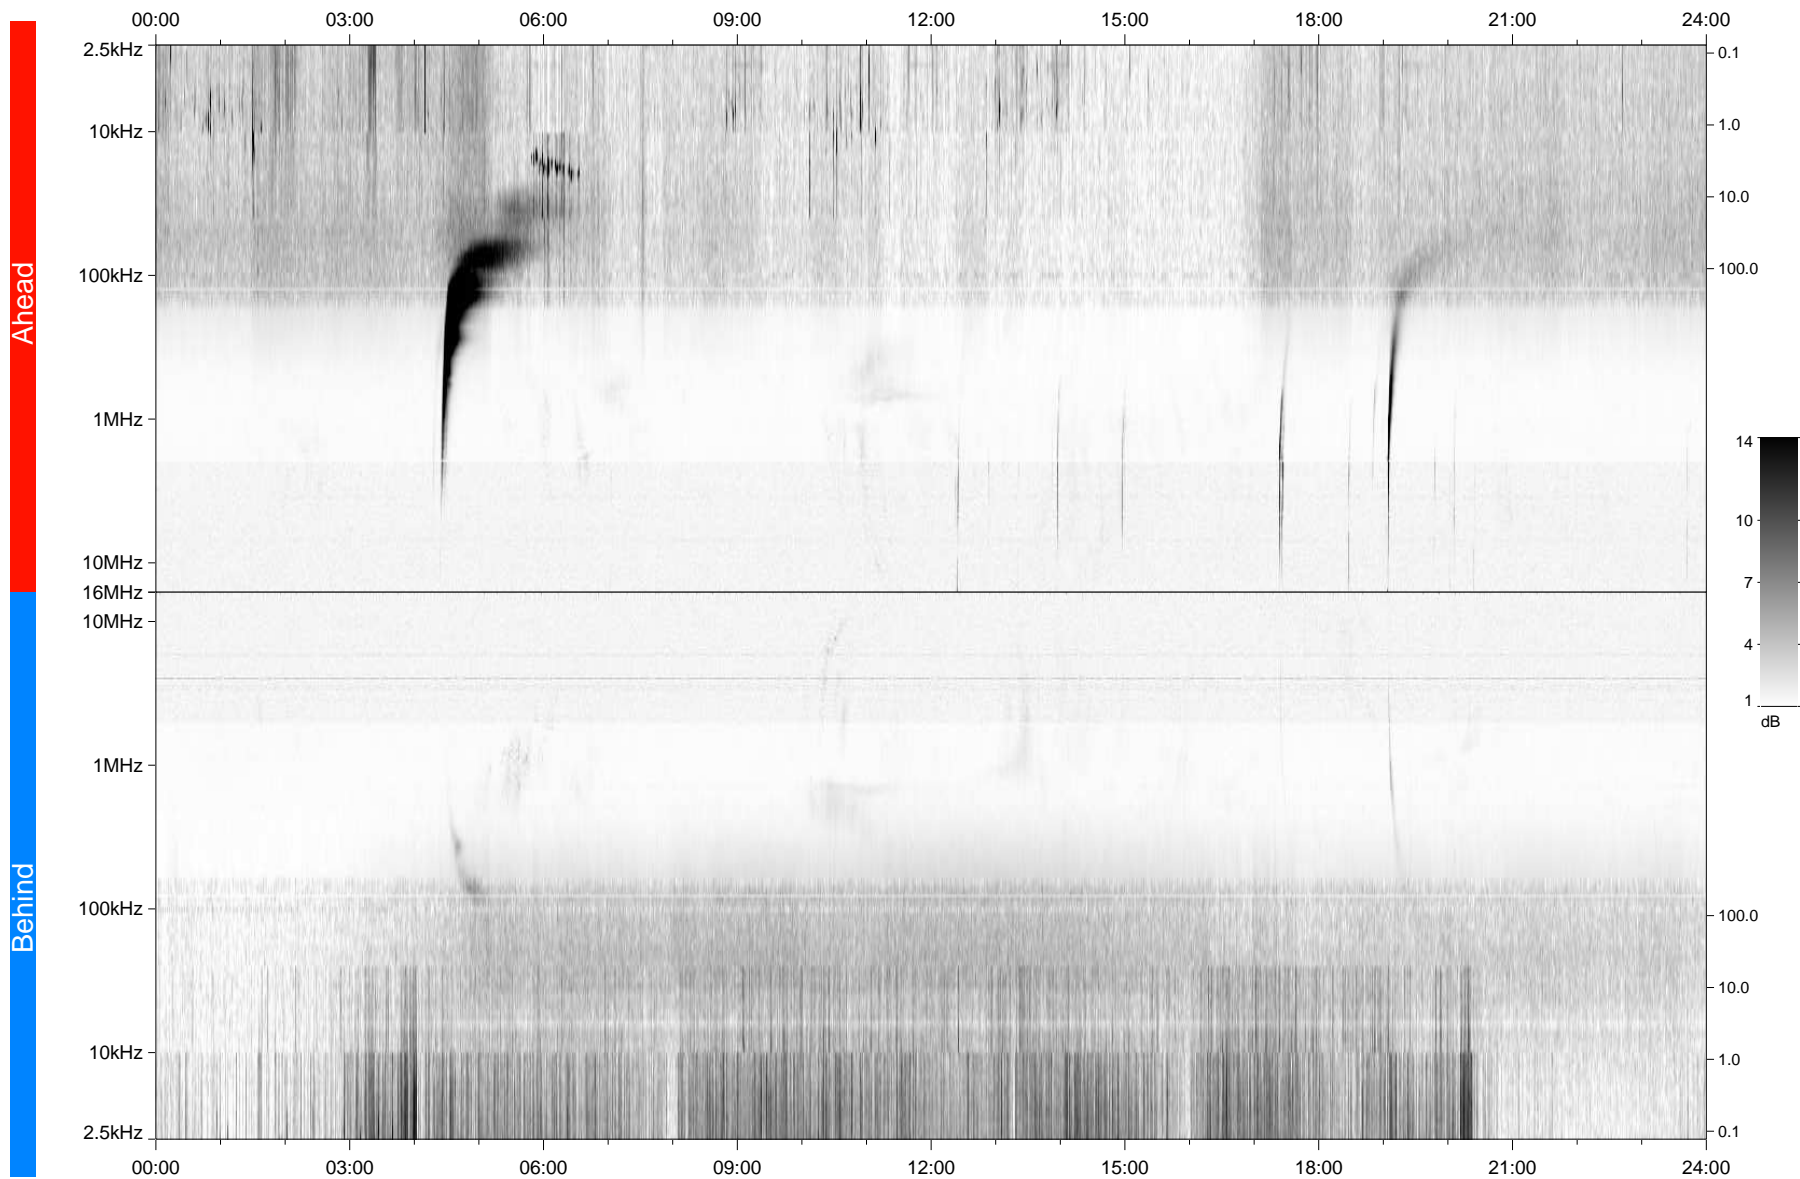

# STEREO/WAVES Daily Summary - 18-Feb-2010 (DOY 049)

Ahead source file: swaves\_ahead\_2010\_049\_1\_04.fin  
Ahead PSE Angle: 65.2°

Behind PSE Angle: -71.2°  
Behind source file: swaves\_behind\_2010\_049\_1\_04.fin

Time (UTC)

file: stereo\_swaves\_daily-summary\_gray\_20100218\_v04  
made by: space.umn.edu on macOS with TDL 8.8.2 on 2022-10-16 03:24:11, with TLib V945 / dynspec V311