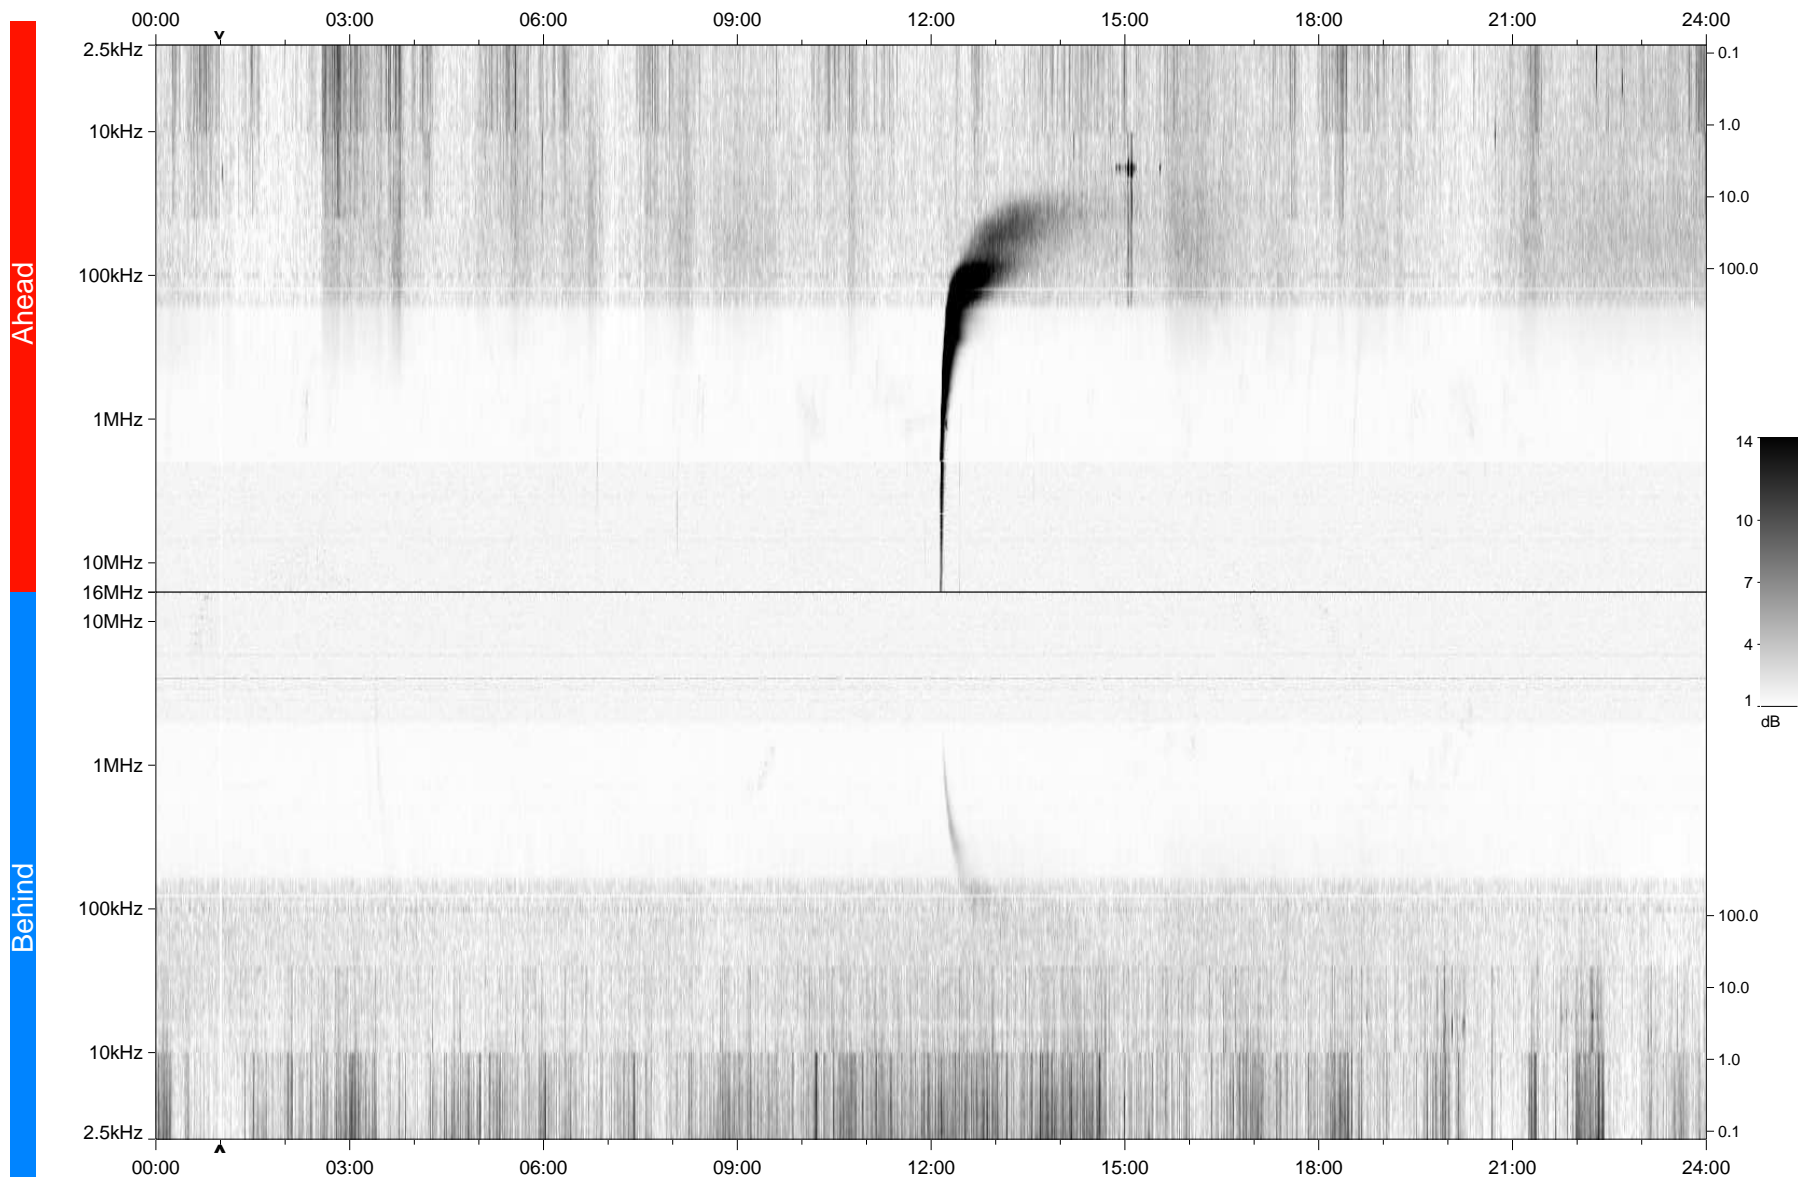

# STEREO/WAVES Daily Summary - 17-Feb-2010 (DOY 048)

Ahead source file: swaves\_ahead\_2010\_048\_1\_04.fin  
Ahead PSE Angle: 65.1°

Behind PSE Angle: -71.2°  
Behind source file: swaves\_behind\_2010\_048\_1\_04.fin

Time (UTC)

file: stereo\_swaves\_daily-summary\_gray\_20100217\_v04  
made by: space.umn.edu on macOS with TDL 8.8.2 on 2022-10-16 03:21:19, with TLib V945 / dynspec V311