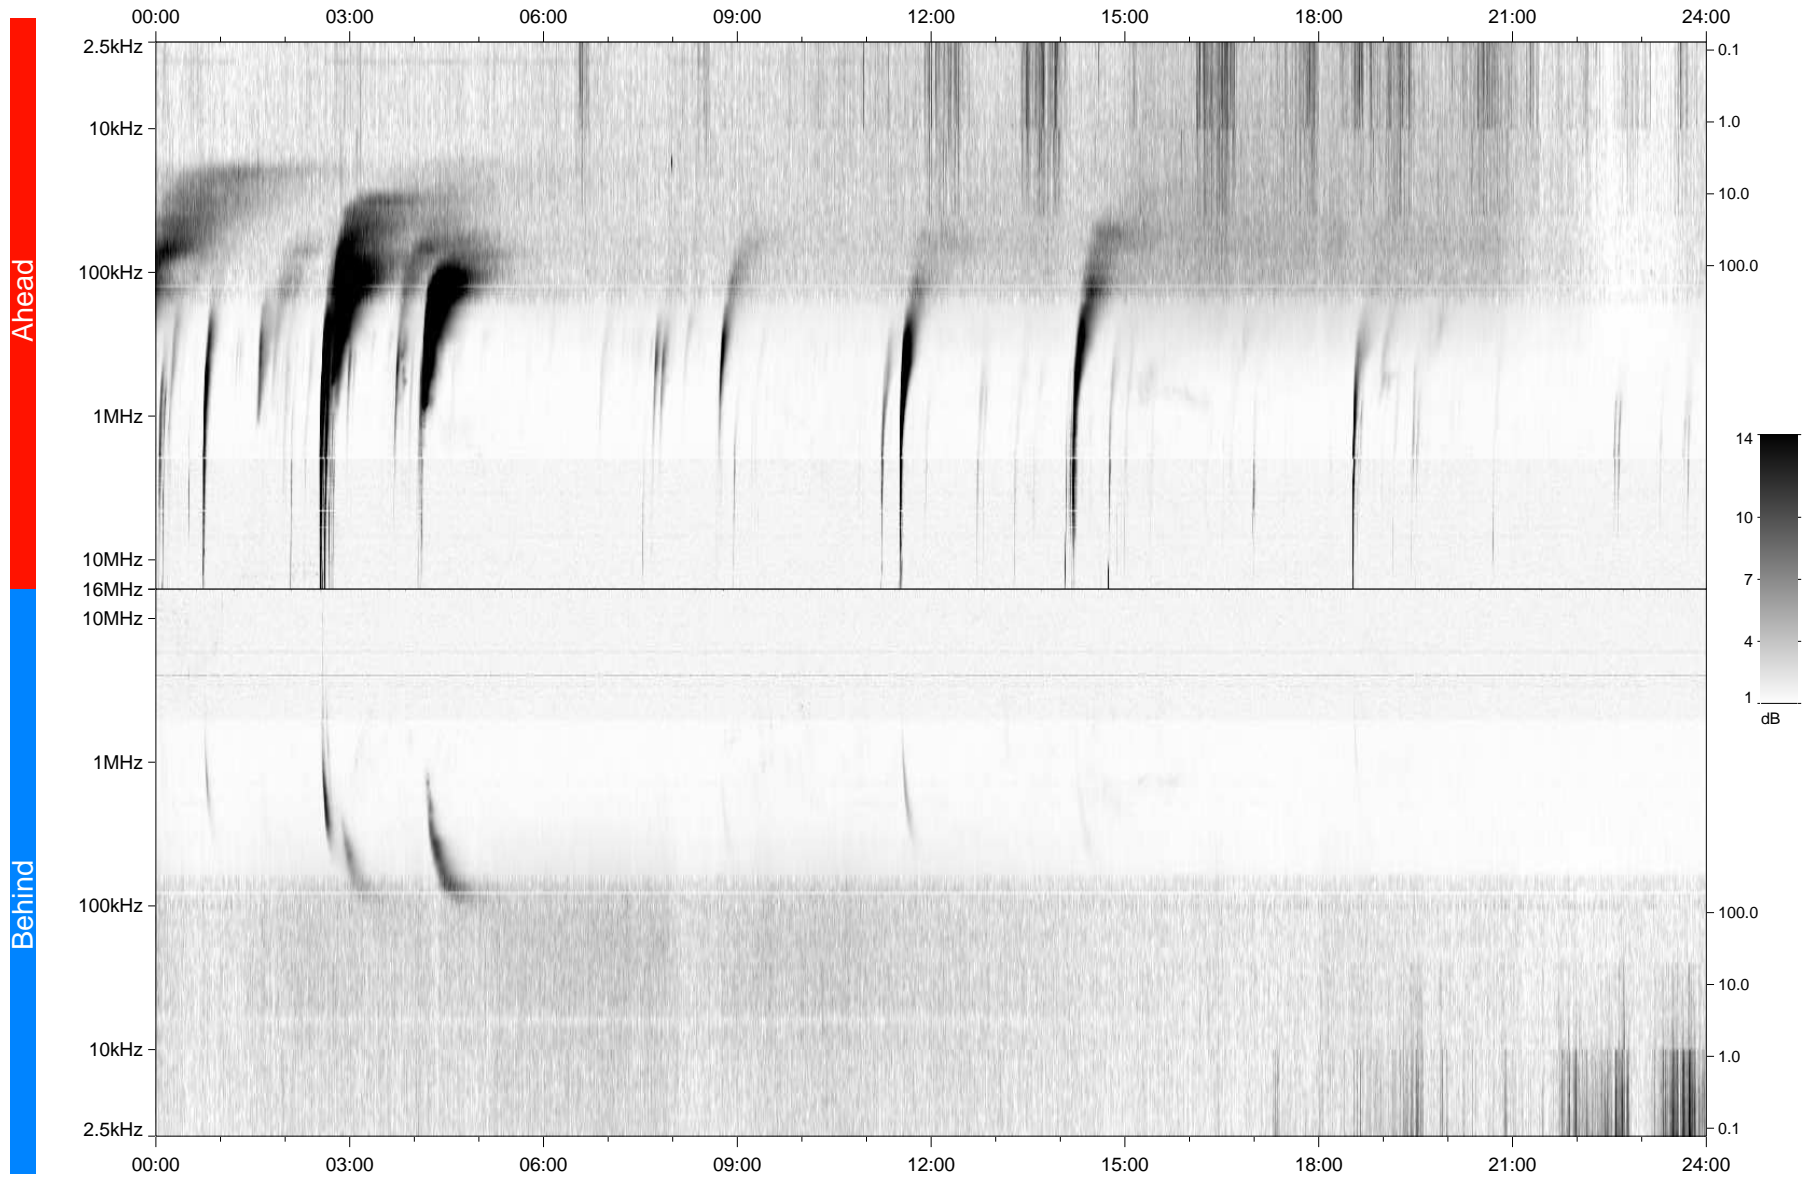

# STEREO/WAVES Daily Summary - 16-Feb-2010 (DOY 047)

Ahead source file: swaves\_ahead\_2010\_047\_1\_04.fin  
Ahead PSE Angle: 65.1°

Behind PSE Angle: -71.1°  
Behind source file: swaves\_behind\_2010\_047\_1\_04.fin

Time (UTC)

file: stereo\_swaves\_daily-summary\_gray\_20100216\_v04  
made by: space.umn.edu on macOS with TDL 8.8.2 on 2022-10-16 03:18:28, with TLib V945 / dynspec V311