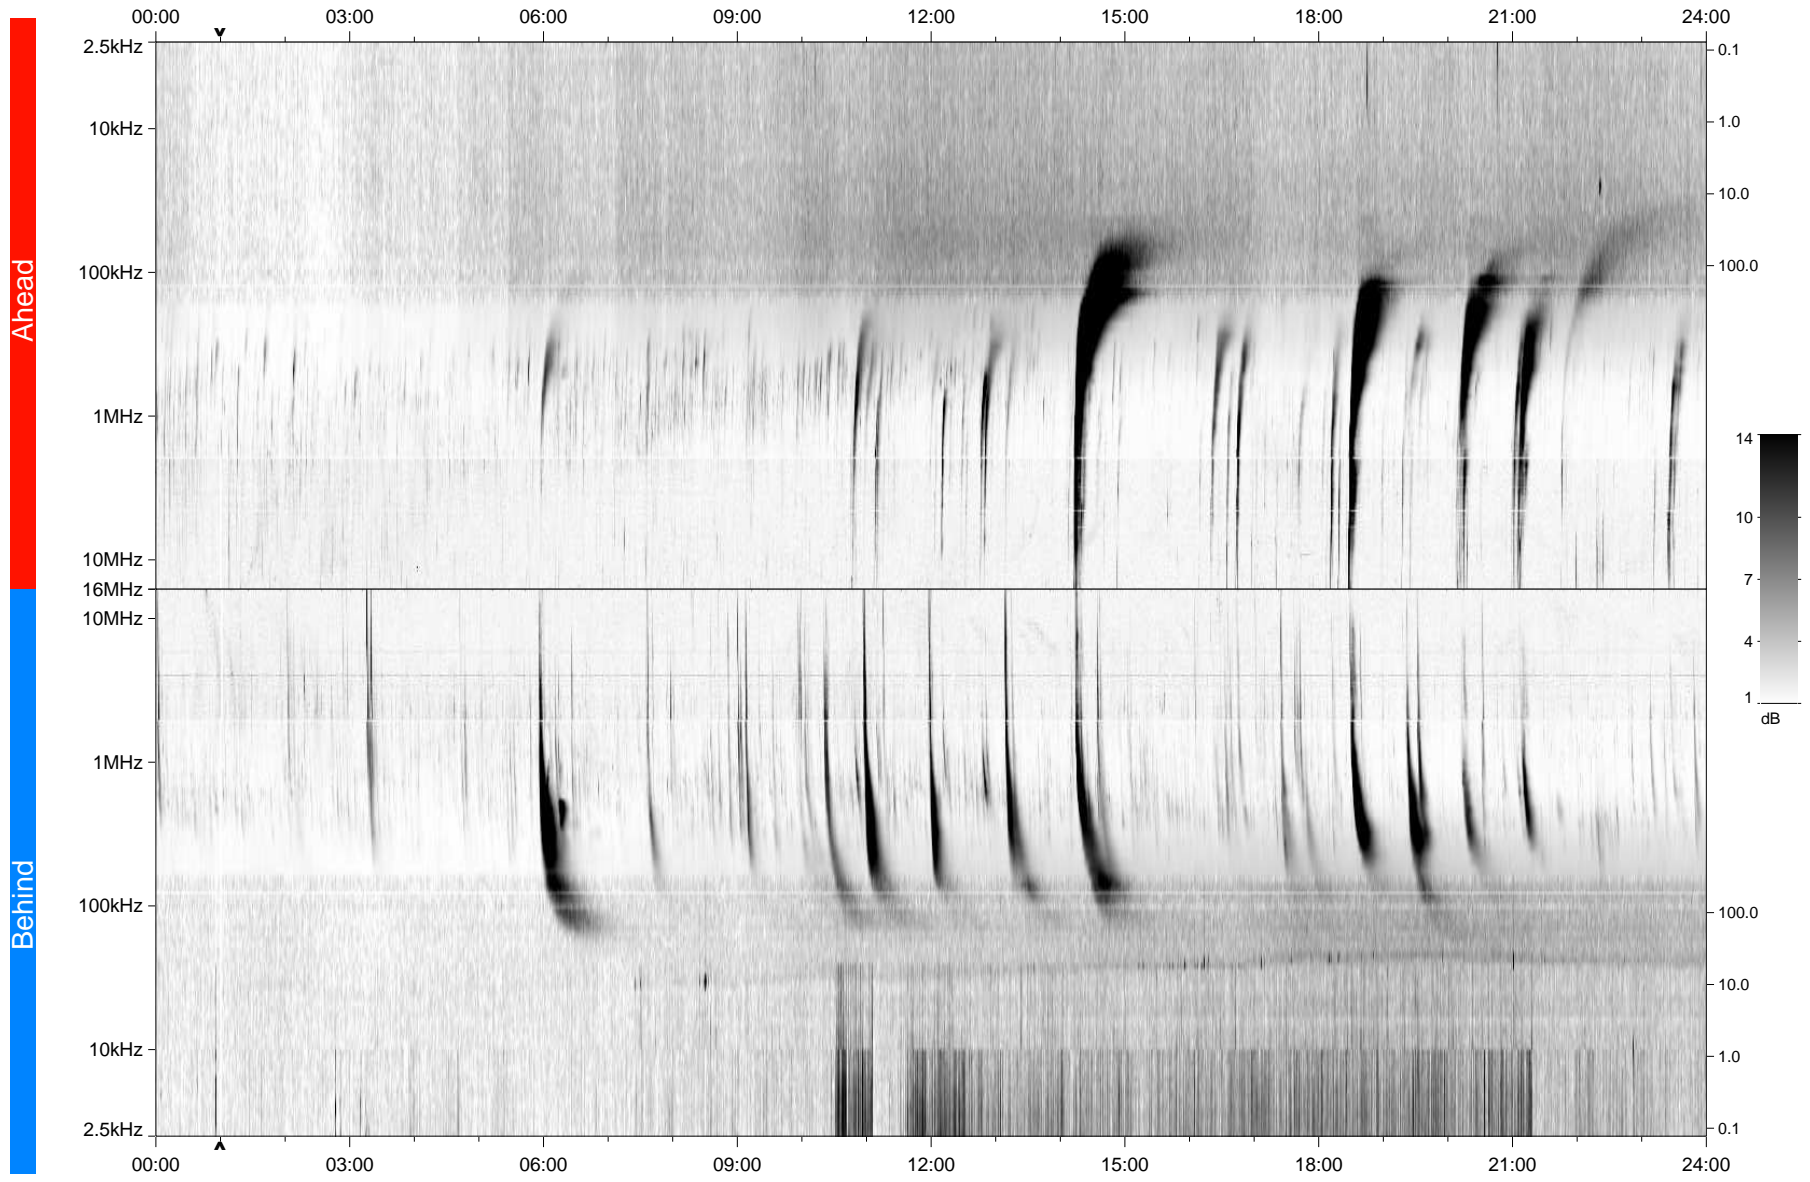

# STEREO/WAVES Daily Summary - 11-Feb-2010 (DOY 042)

Ahead source file: swaves\_ahead\_2010\_042\_1\_04.fin  
Ahead PSE Angle: 65.0°

Behind PSE Angle: -70.9°  
Behind source file: swaves\_behind\_2010\_042\_1\_04.fin

Time (UTC)

file: stereo\_swaves\_daily-summary\_gray\_20100211\_v04  
made by: space.umn.edu on macOS with IDL 8.8.2 on 2022-10-16 03:04:24, with TLib V945 / dynspec V311