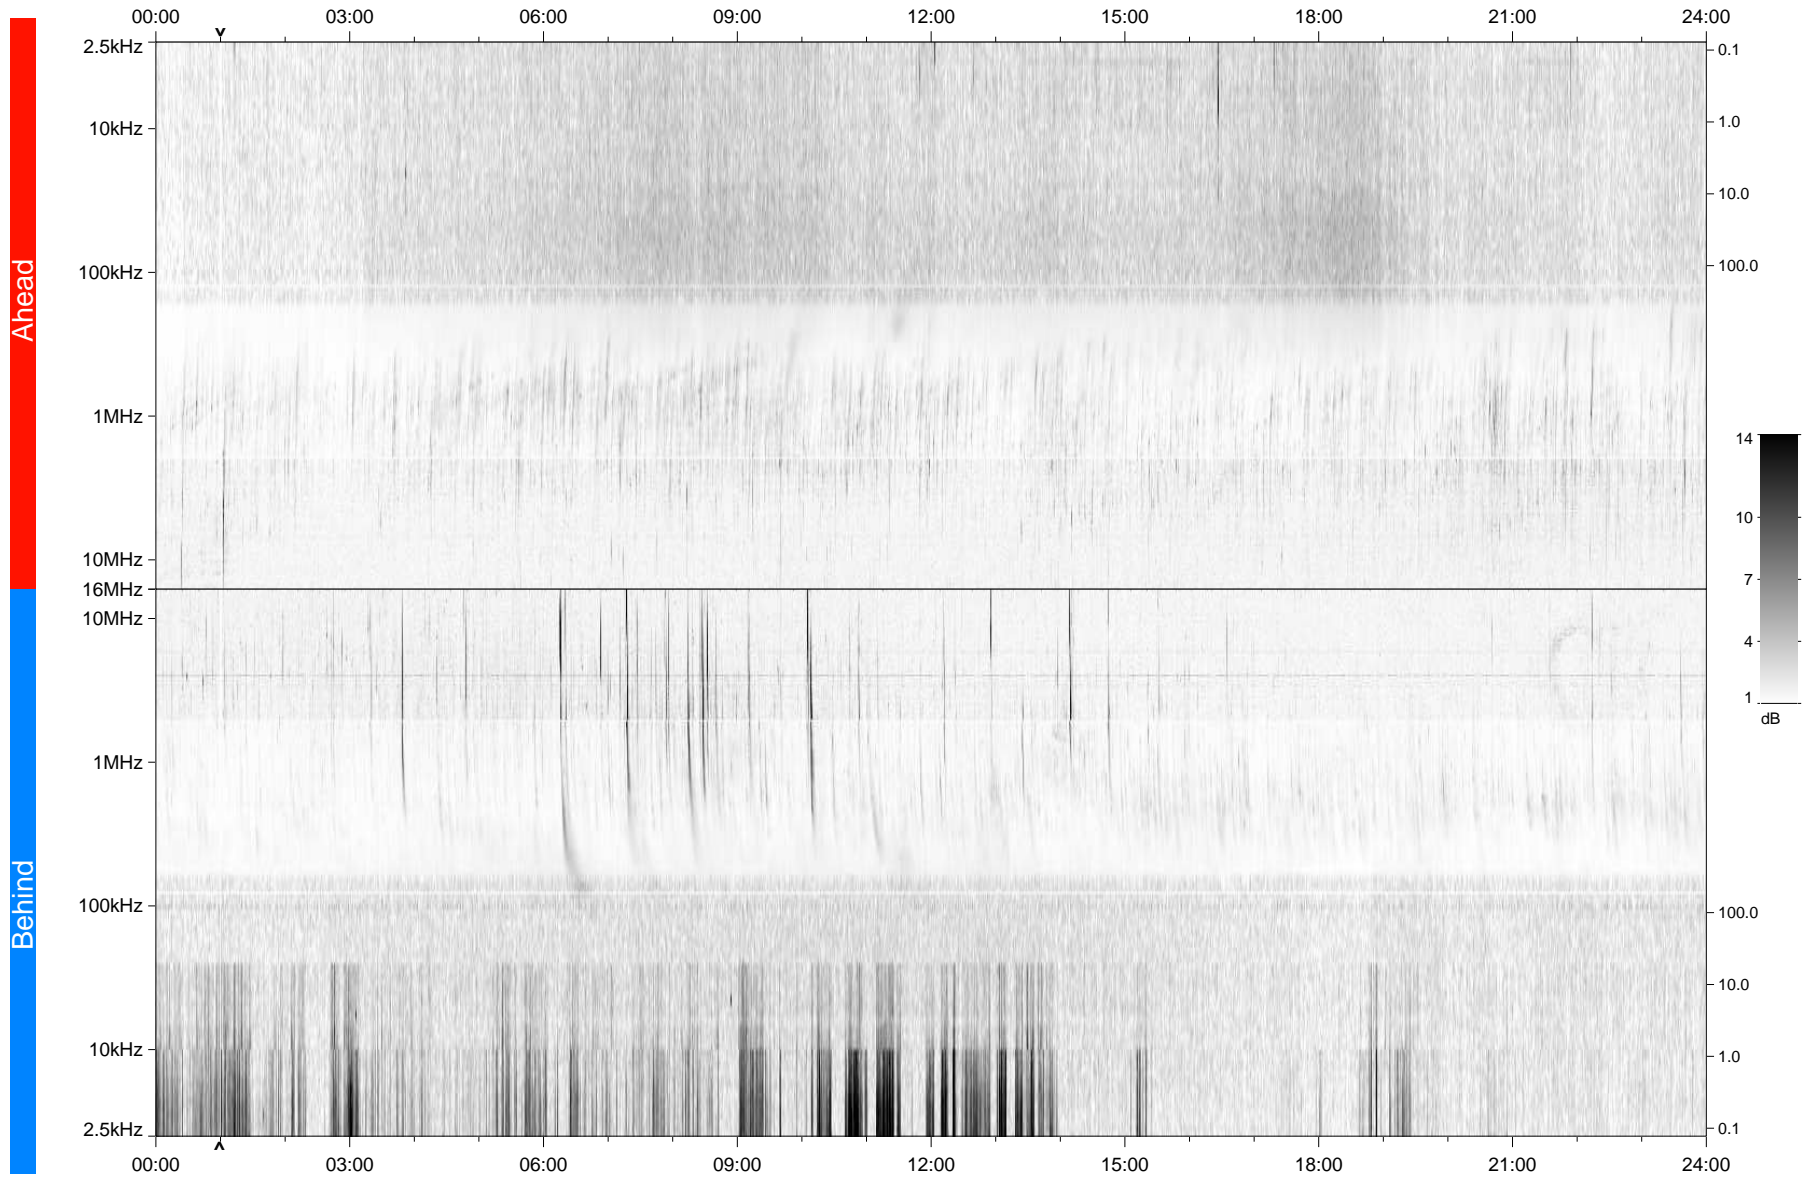

# STEREO/WAVES Daily Summary - 09-Feb-2010 (DOY 040)

Ahead source file: swaves\_ahead\_2010\_040\_1\_04.fin  
Ahead PSE Angle: 64.9°

Behind PSE Angle: -70.9°  
Behind source file: swaves\_behind\_2010\_040\_1\_04.fin

Time (UTC)

file: stereo\_swaves\_daily-summary\_gray\_20100209\_v04  
made by: space.umn.edu on macOS with IDL 8.8.2 on 2022-10-16 02:58:45, with TLib V945 / dynspec V311