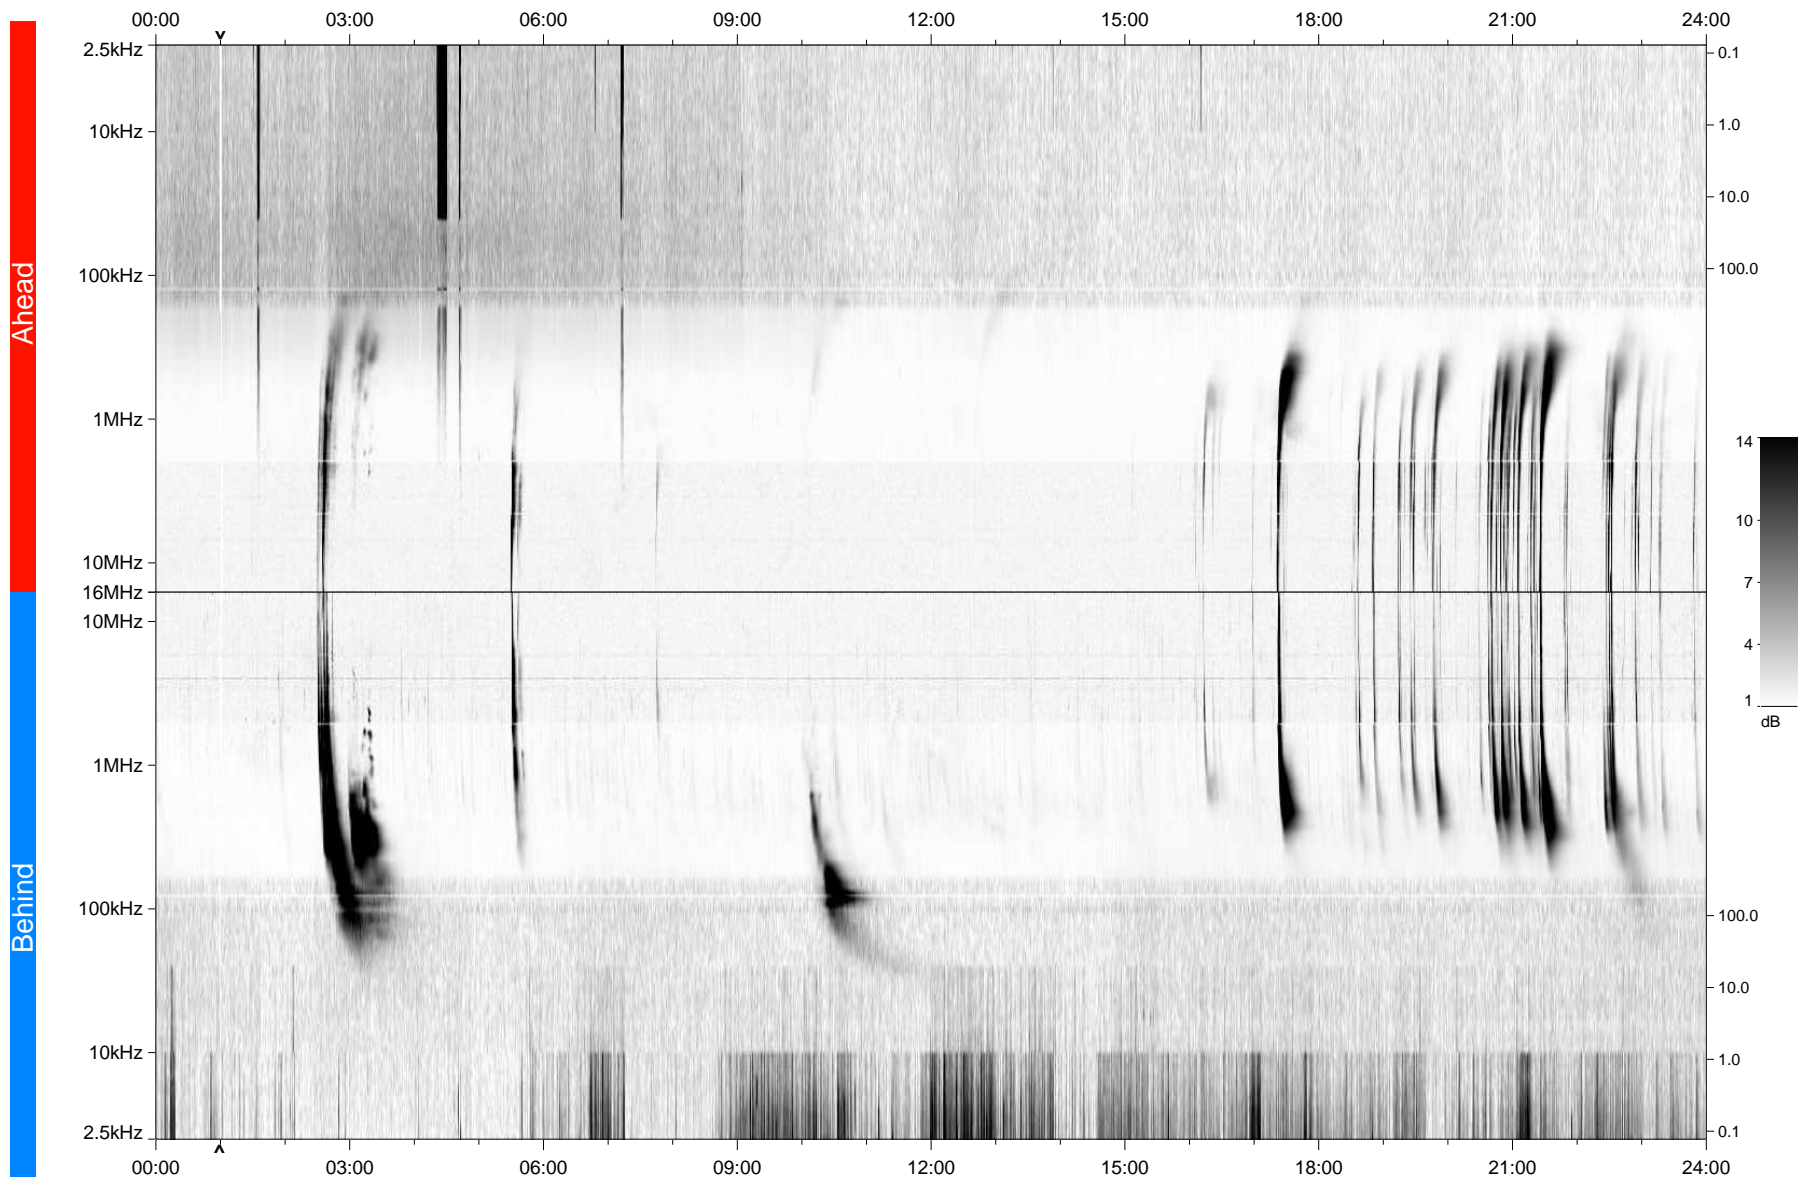

STEREO/WAVES Daily Summary - 07-Feb-2010 (DOY 038)

Ahead source file: swaves_ahead_2010_038_1_04.fin
Ahead PSE Angle: 64.8°

Behind PSE Angle: -70.8°
Behind source file: swaves_behind_2010_038_1_04.fin

Time (UTC)

file: stereo_swaves_daily-summary_gray_20100207_v04
made by: space.umn.edu on macOS with IDL 8.8.2 on 2022-10-16 02:53:05, with TLib V945 / dynspec V311