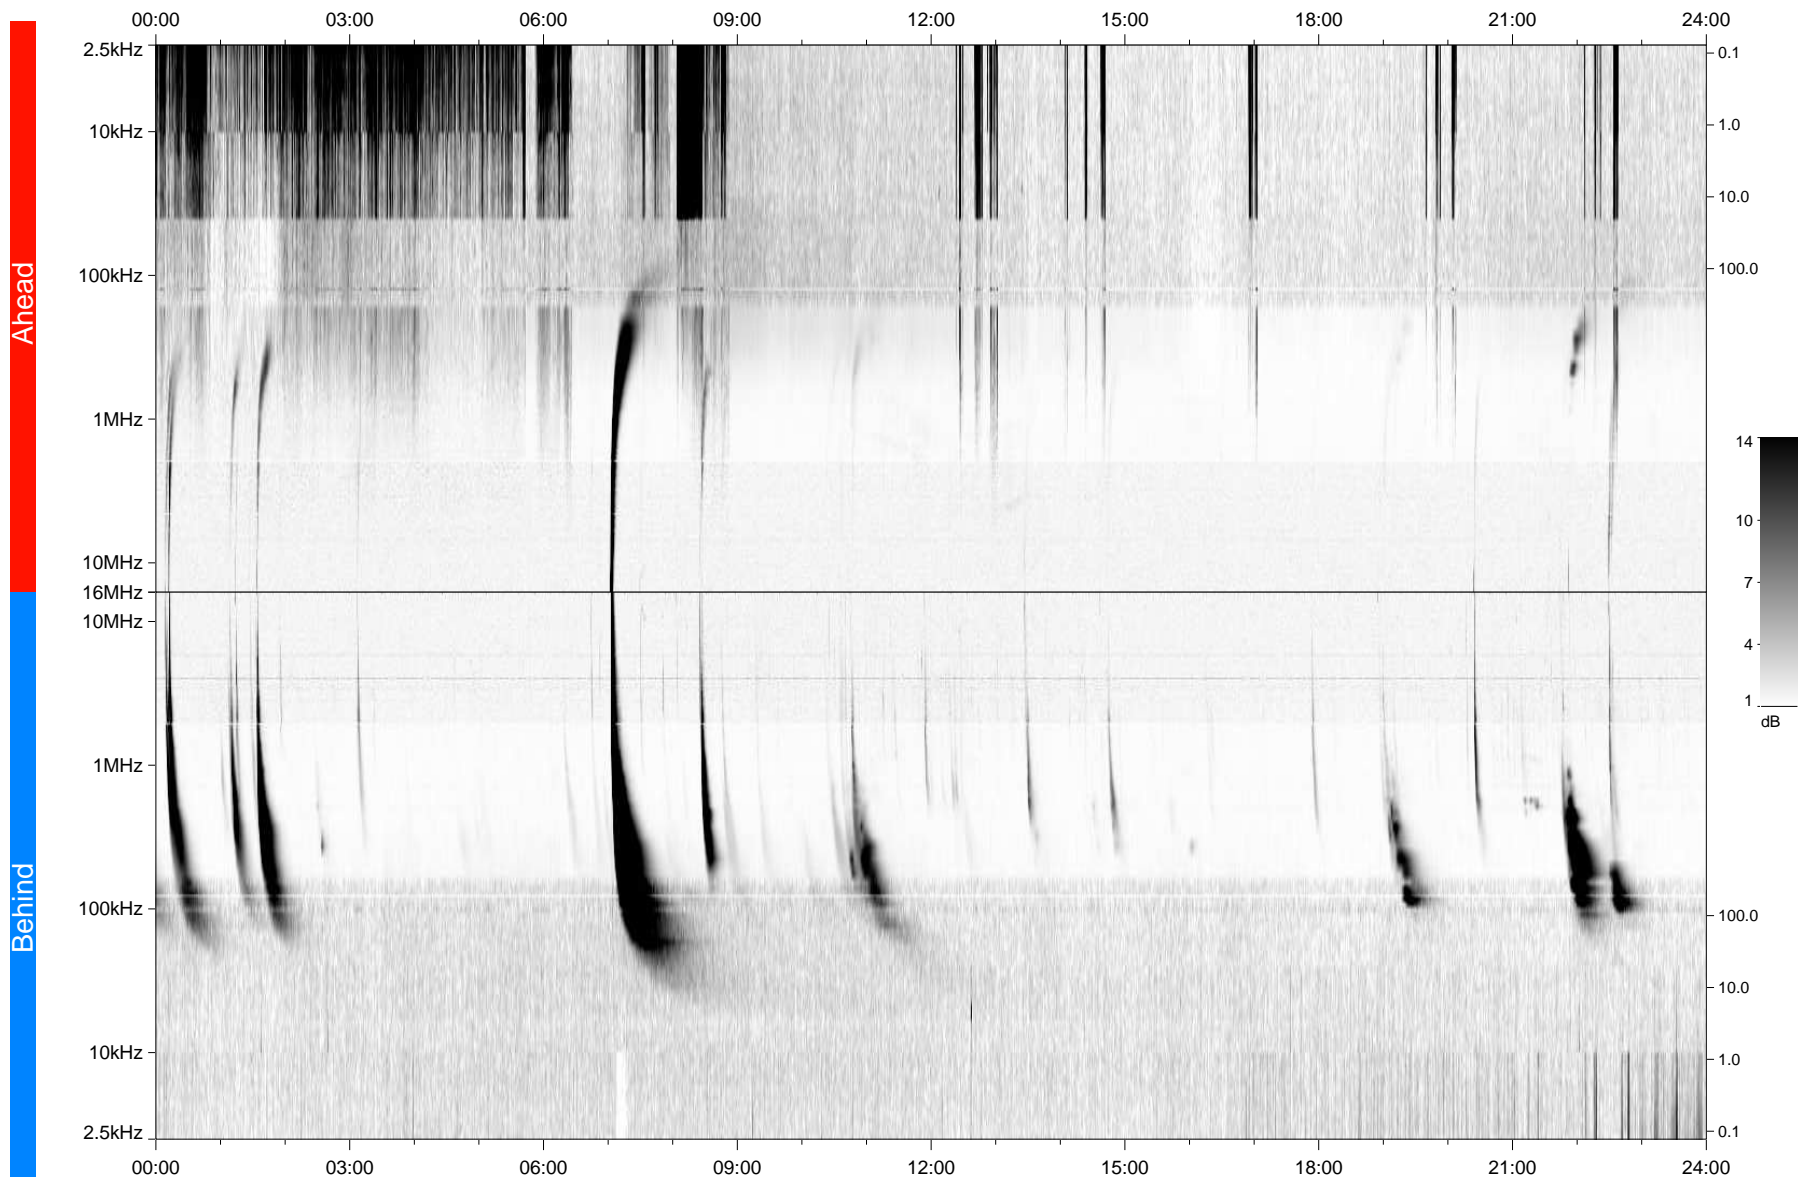

STEREO/WAVES Daily Summary - 06-Feb-2010 (DOY 037)

Ahead source file: swaves_ahead_2010_037_1_04.fin
Ahead PSE Angle: 64.8°

Behind PSE Angle: -70.8°
Behind source file: swaves_behind_2010_037_1_04.fin

Time (UTC)

file: stereo_swaves_daily-summary_gray_20100206_v04
made by: space.umn.edu on macOS with TDL 8.8.2 on 2022-10-16 02:50:14, with Tlib V945 / dynspec V311