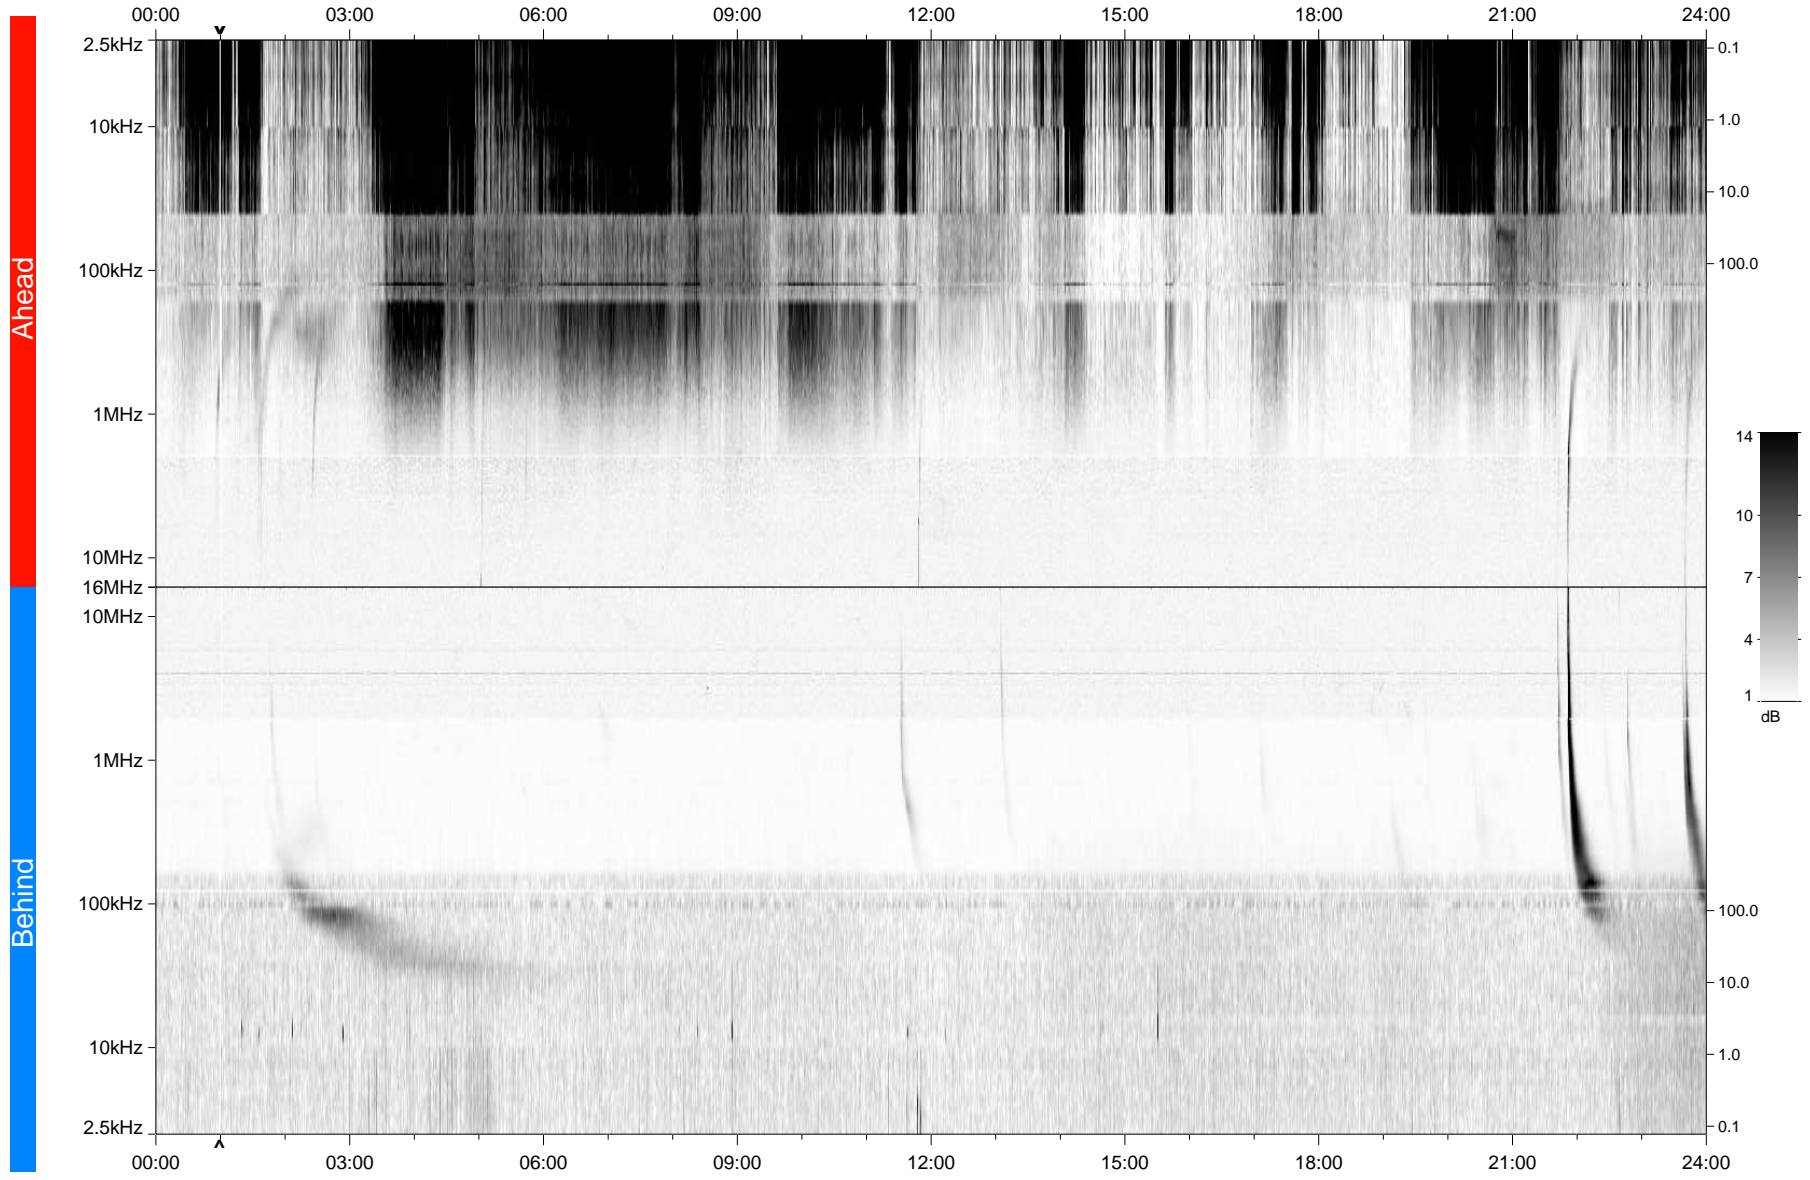

STEREO/WAVES Daily Summary - 05-Feb-2010 (DOY 036)

Ahead source file: swaves_ahead_2010_036_1_04.fin
Ahead PSE Angle: 64.7°

Behind PSE Angle: -70.8°
Behind source file: swaves_behind_2010_036_1_04.fin

Time (UTC)

file: stereo_swaves_daily-summary_gray_20100205_v04
made by: space.umn.edu on macOS with IDL 8.8.2 on 2022-10-16 02:47:22, with TLib V945 / dynspec V311