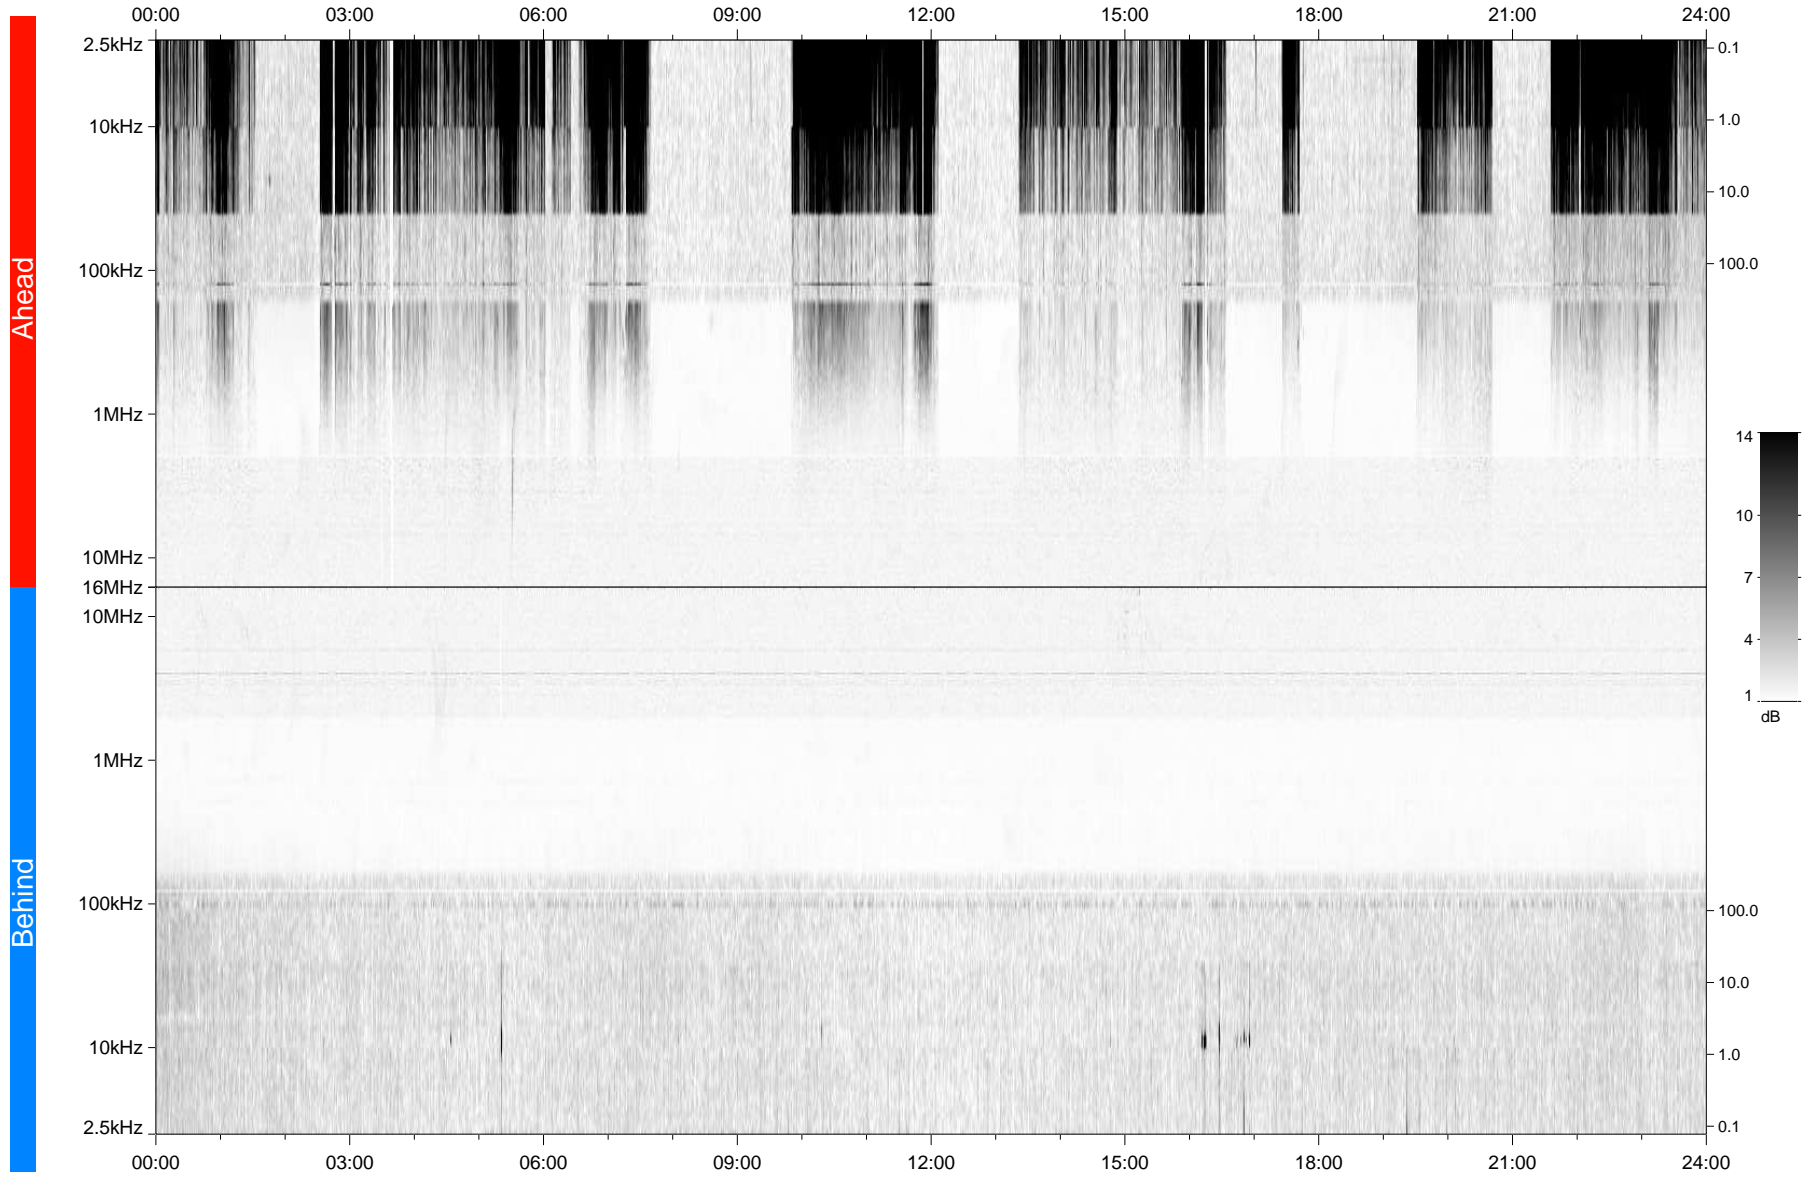

STEREO/WAVES Daily Summary - 04-Feb-2010 (DOY 035)

Ahead source file: swaves_ahead_2010_035_1_04.fin
Ahead PSE Angle: 64.7°

Behind PSE Angle: -70.7°
Behind source file: swaves_behind_2010_035_1_04.fin

Time (UTC)

file: stereo_swaves_daily-summary_gray_20100204_v04
made by: space.umn.edu on macOS with TDL 8.8.2 on 2022-10-16 02:44:32, with TLib V945 / dynspec V311