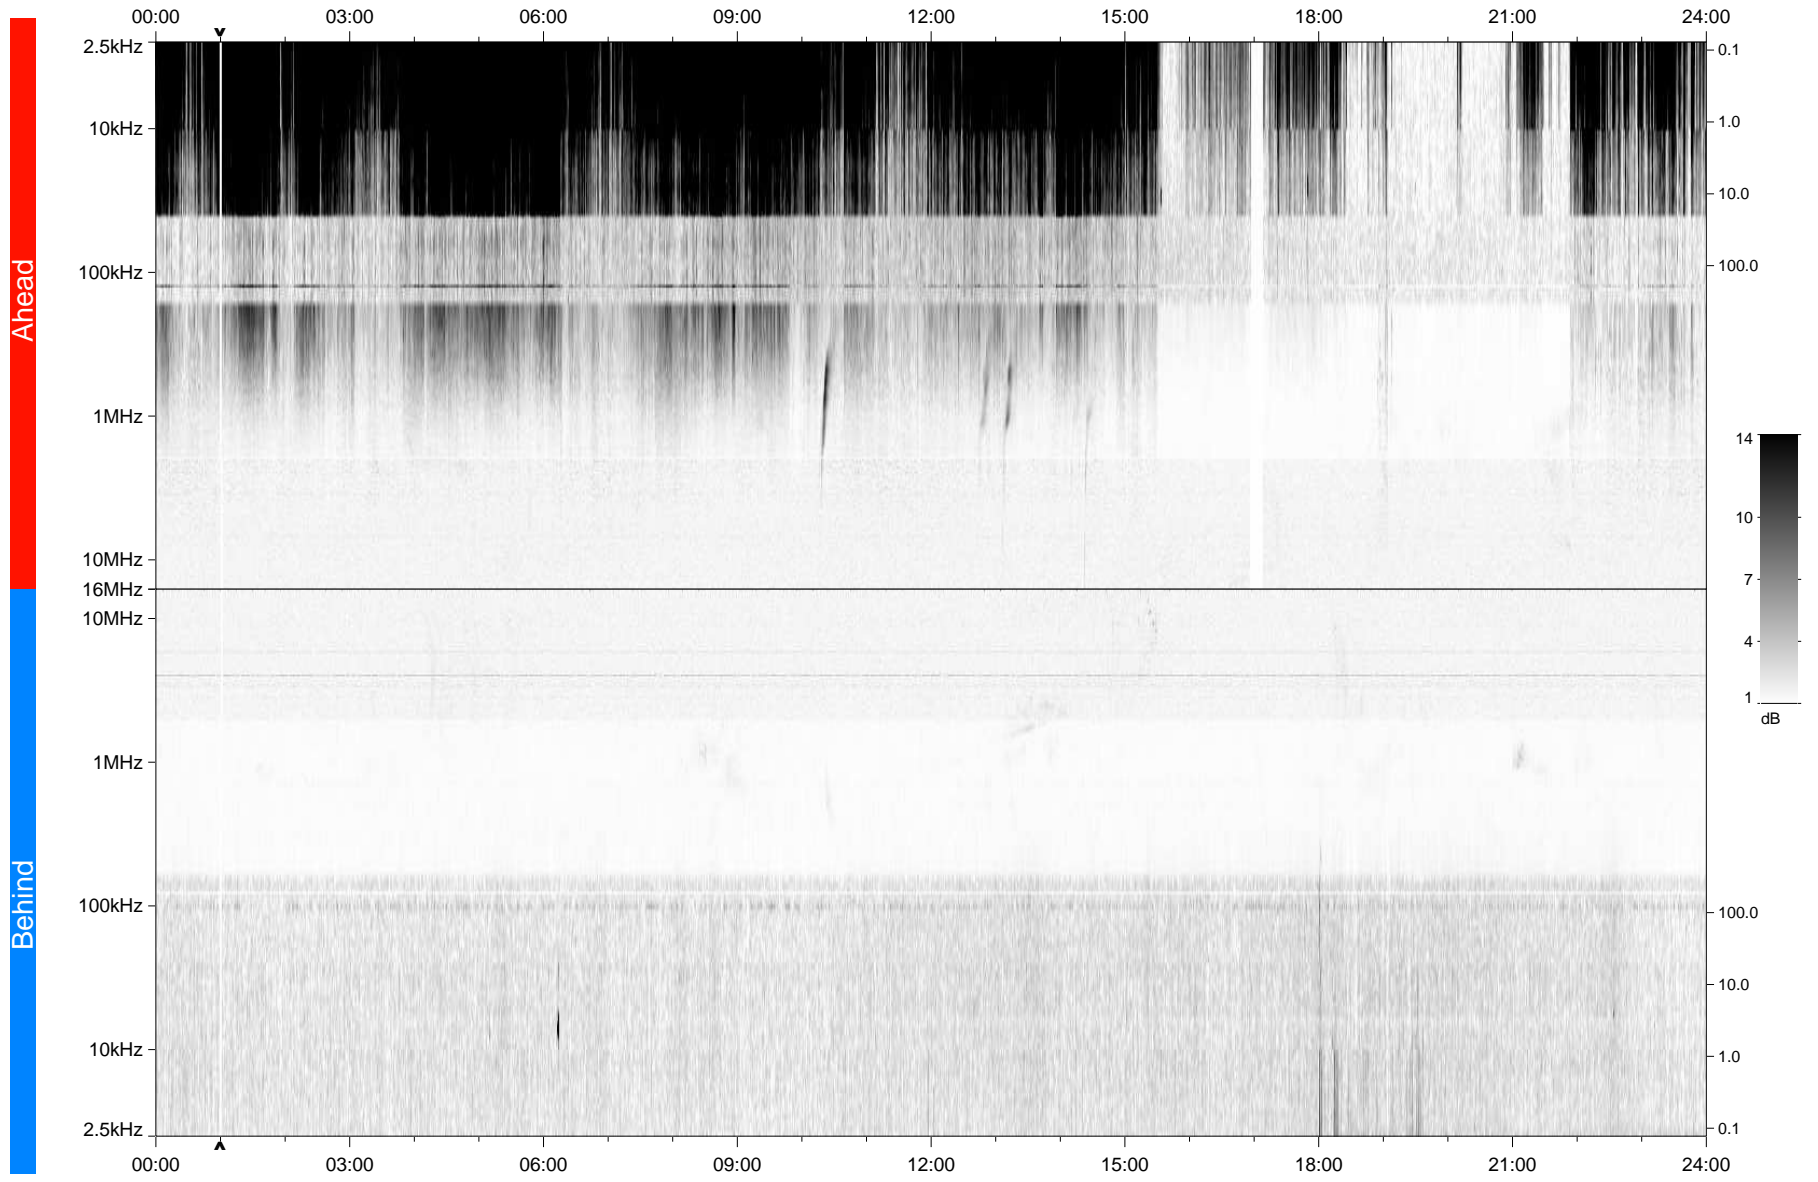

STEREO/WAVES Daily Summary - 03-Feb-2010 (DOY 034)

Ahead source file: swaves_ahead_2010_034_1_04.fin
Ahead PSE Angle: 64.7°

Behind PSE Angle: -70.6°
Behind source file: swaves_behind_2010_034_1_04.fin

Time (UTC)

file: stereo_swaves_daily-summary_gray_20100203_v04
made by: space.umn.edu on macOS with TDL 8.8.2 on 2022-10-16 02:41:42, with TLib V945 / dynspec V311