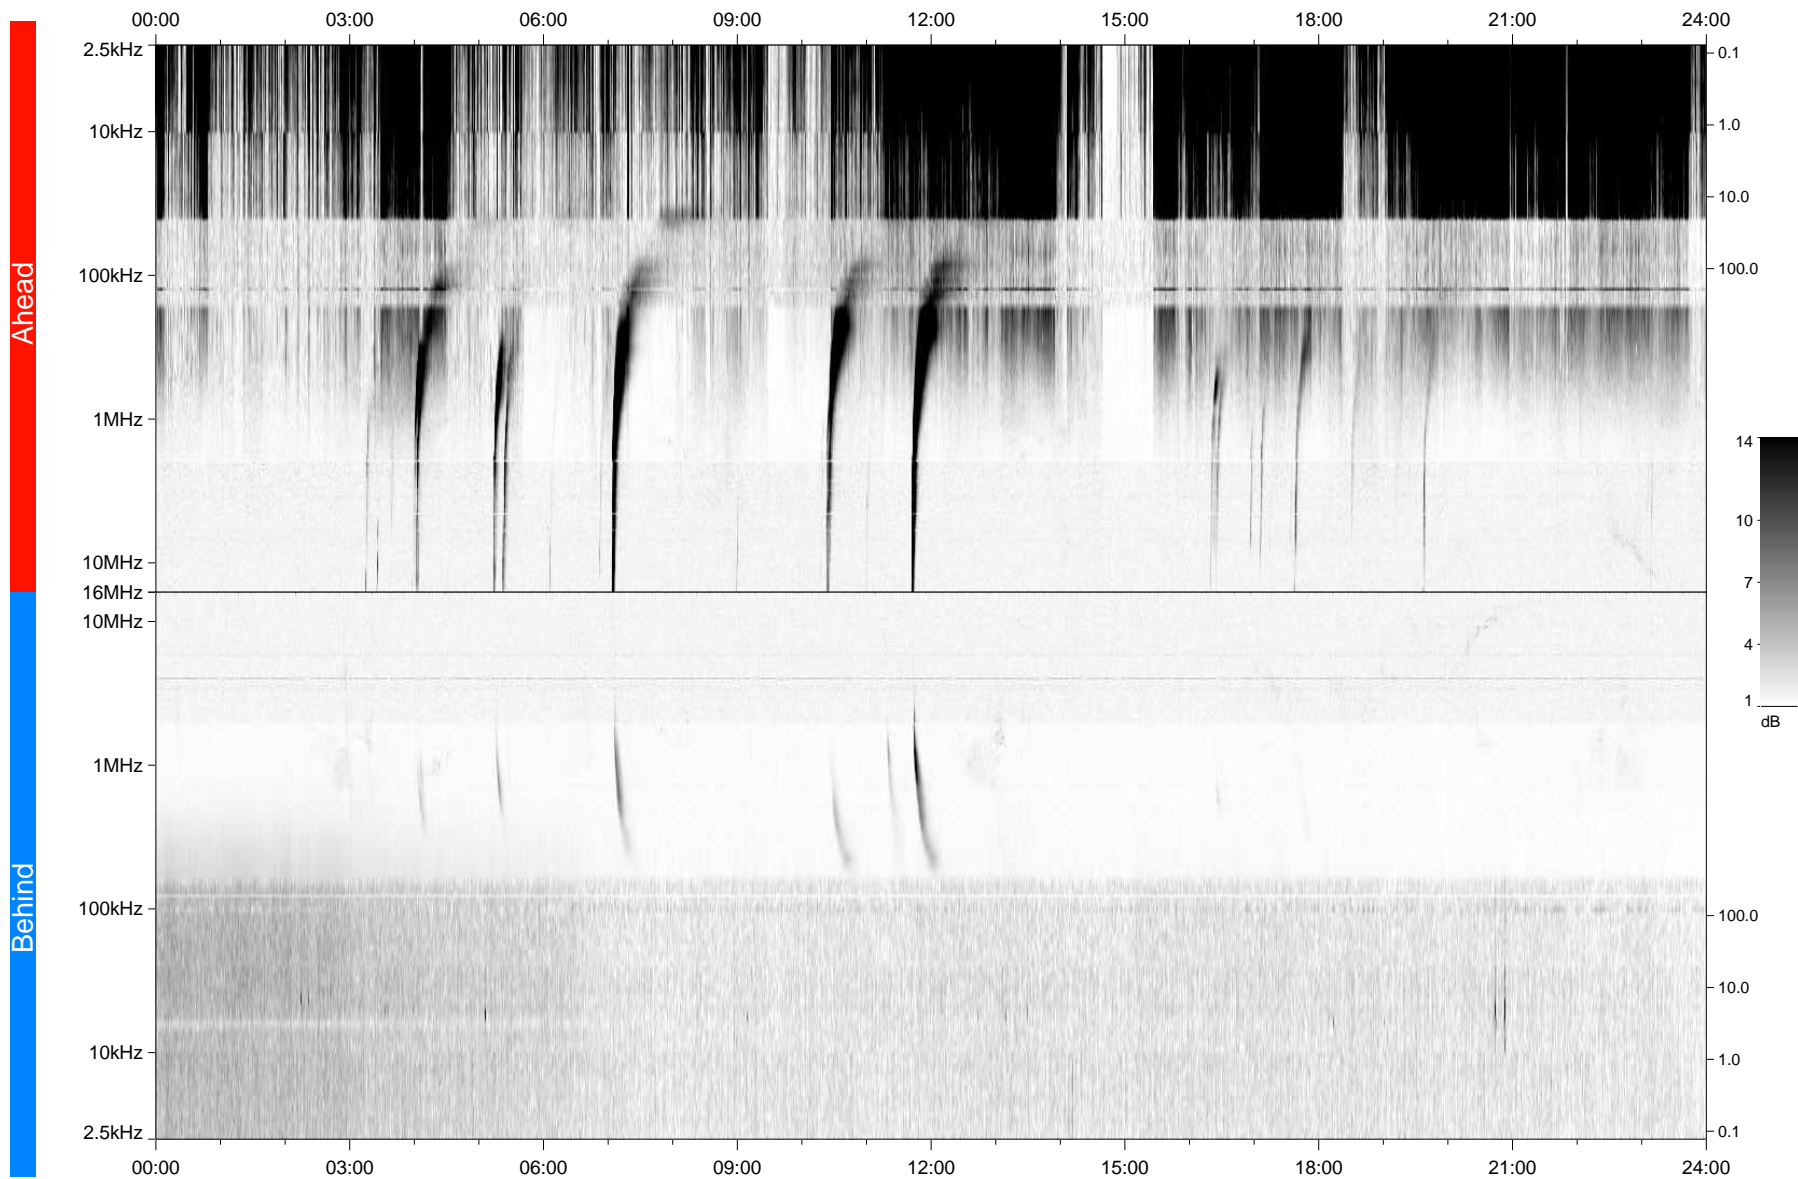

# STEREO/WAVES Daily Summary - 02-Feb-2010 (DOY 033)

Ahead source file: swaves\_ahead\_2010\_033\_1\_04.fin  
Ahead PSE Angle: 64.7°

Behind PSE Angle: -70.6°  
Behind source file: swaves\_behind\_2010\_033\_1\_04.fin

Time (UTC)

file: stereo\_swaves\_daily-summary\_gray\_20100202\_v04  
made by: space.umn.edu on macOS with IDL 8.8.2 on 2022-10-16 02:38:52, with TLib V945 / dynspec V311