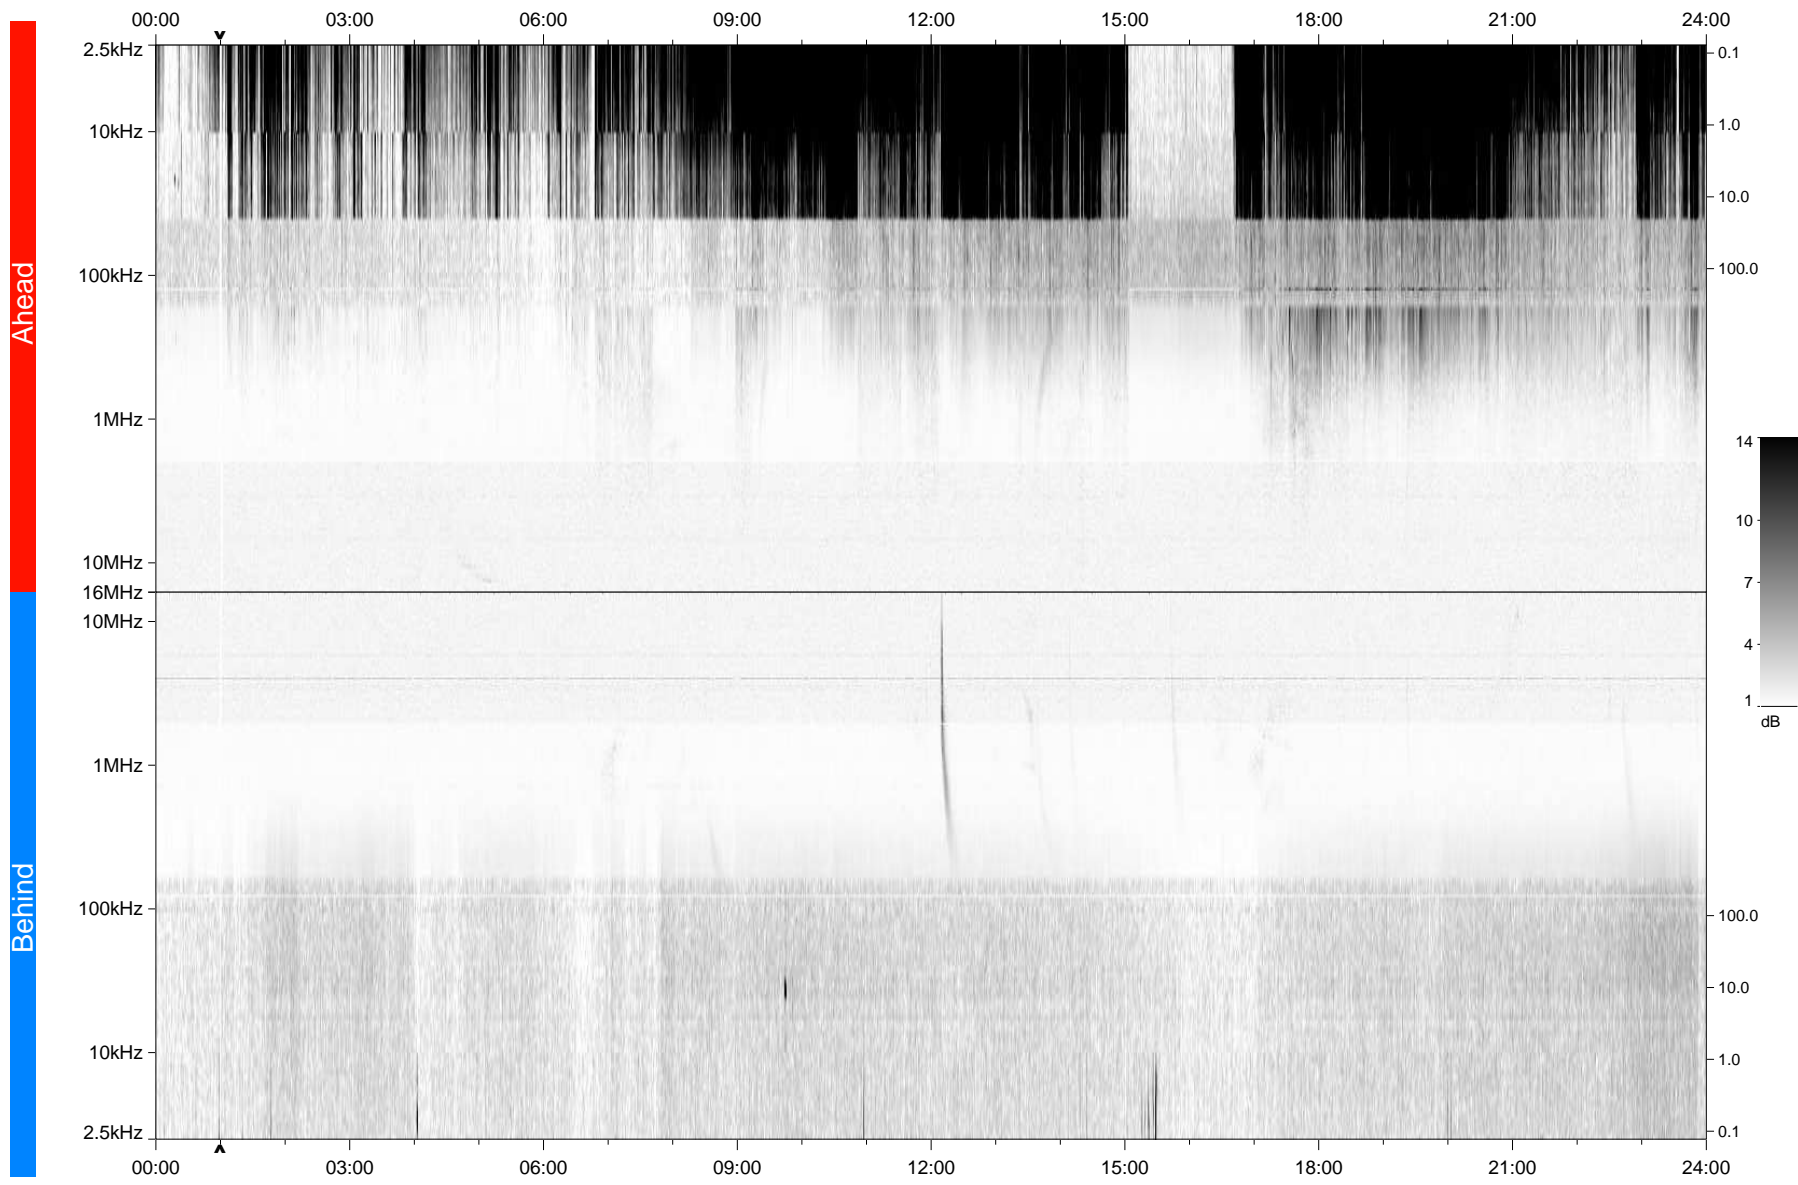

STEREO/WAVES Daily Summary - 01-Feb-2010 (DOY 032)

Ahead source file: swaves_ahead_2010_032_1_04.fin
Ahead PSE Angle: 64.7°

Behind PSE Angle: -70.5°
Behind source file: swaves_behind_2010_032_1_04.fin

Time (UTC)

file: stereo_swaves_daily-summary_gray_20100201_v04
made by: space.umn.edu on macOS with TDL 8.8.2 on 2022-10-16 02:36:00, with Tlib V945 / dynspec V311