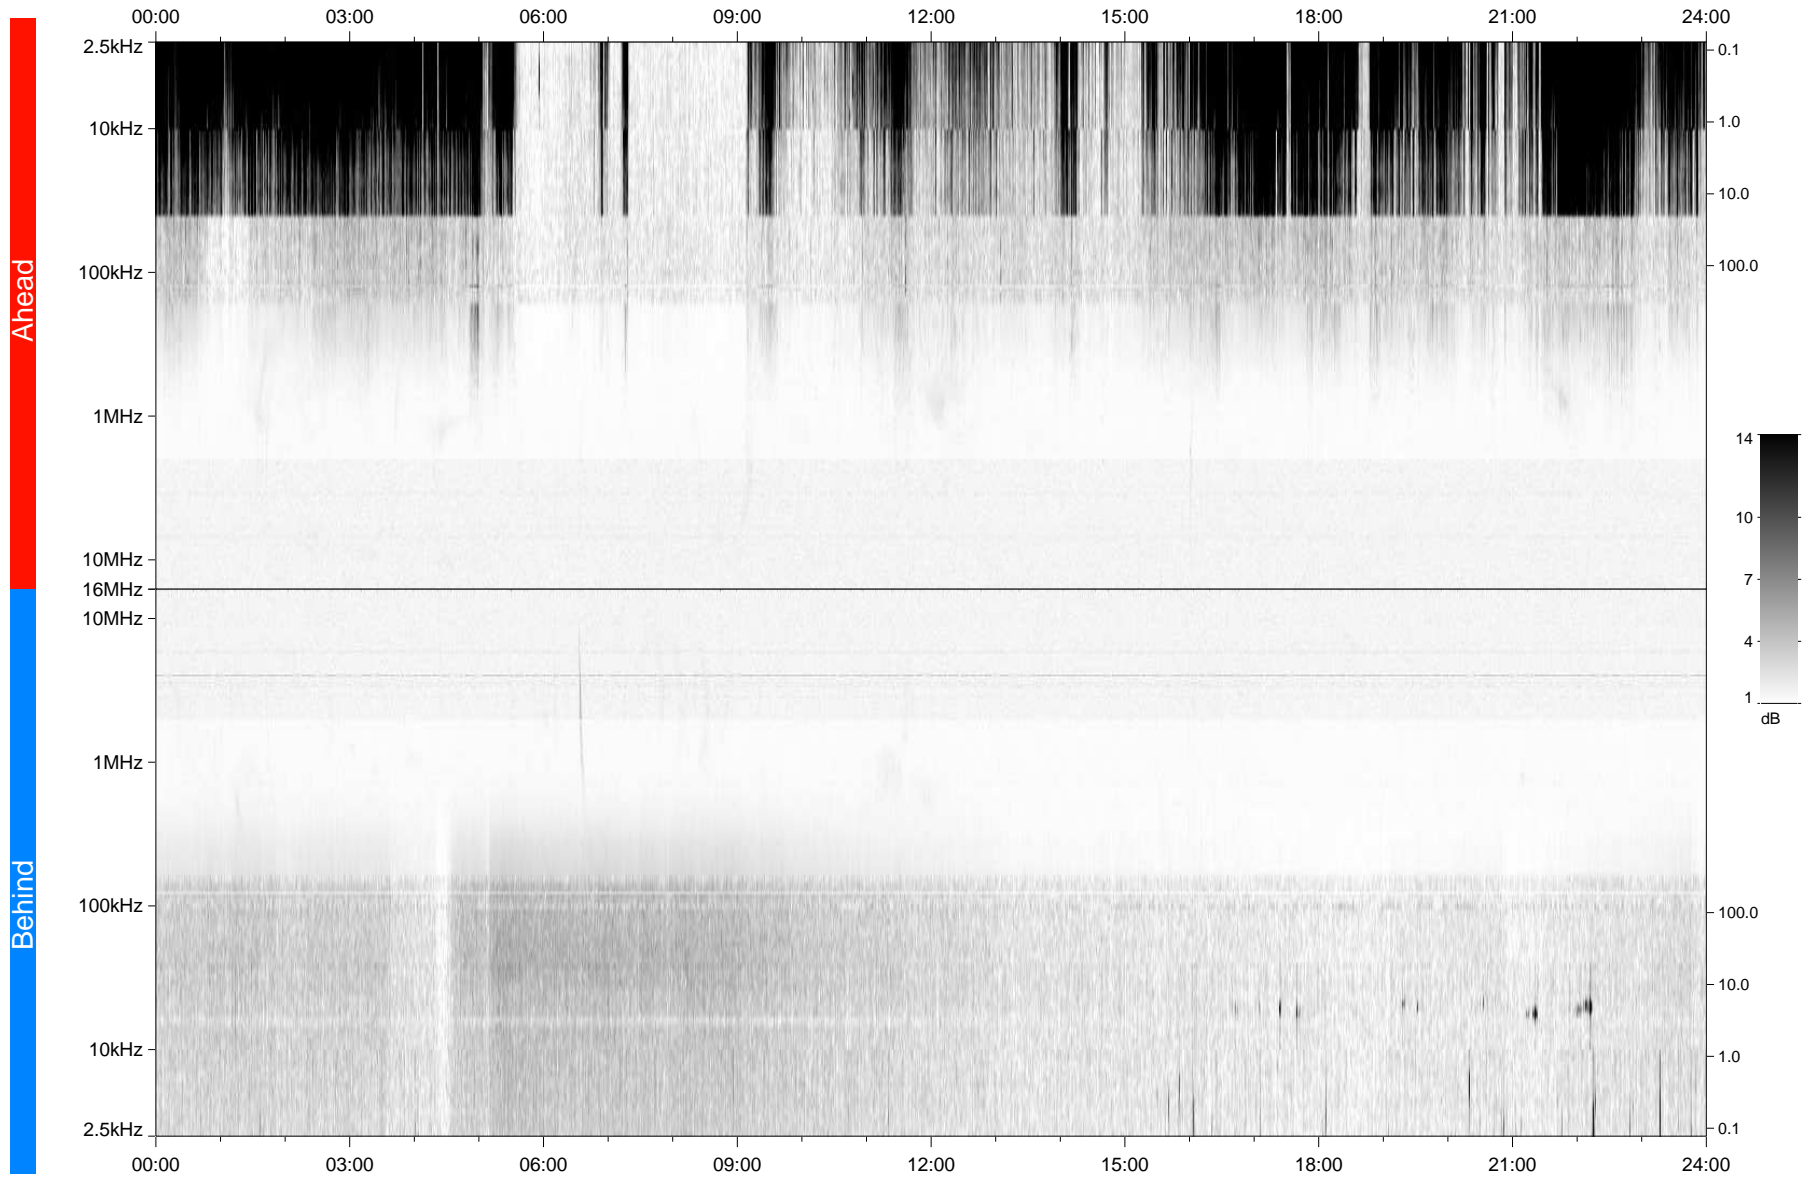

# STEREO/WAVES Daily Summary - 31-Jan-2010 (DOY 031)

Ahead source file: swaves\_ahead\_2010\_031\_1\_04.fin  
Ahead PSE Angle: 64.6°

Behind PSE Angle: -70.5°  
Behind source file: swaves\_behind\_2010\_031\_1\_04.fin

Time (UTC)

file: stereo\_swaves\_daily-summary\_gray\_20100131\_v04  
made by: space.umn.edu on macOS with TDL 8.8.2 on 2022-10-16 02:33:11, with TMLib V945 / dynspec V311