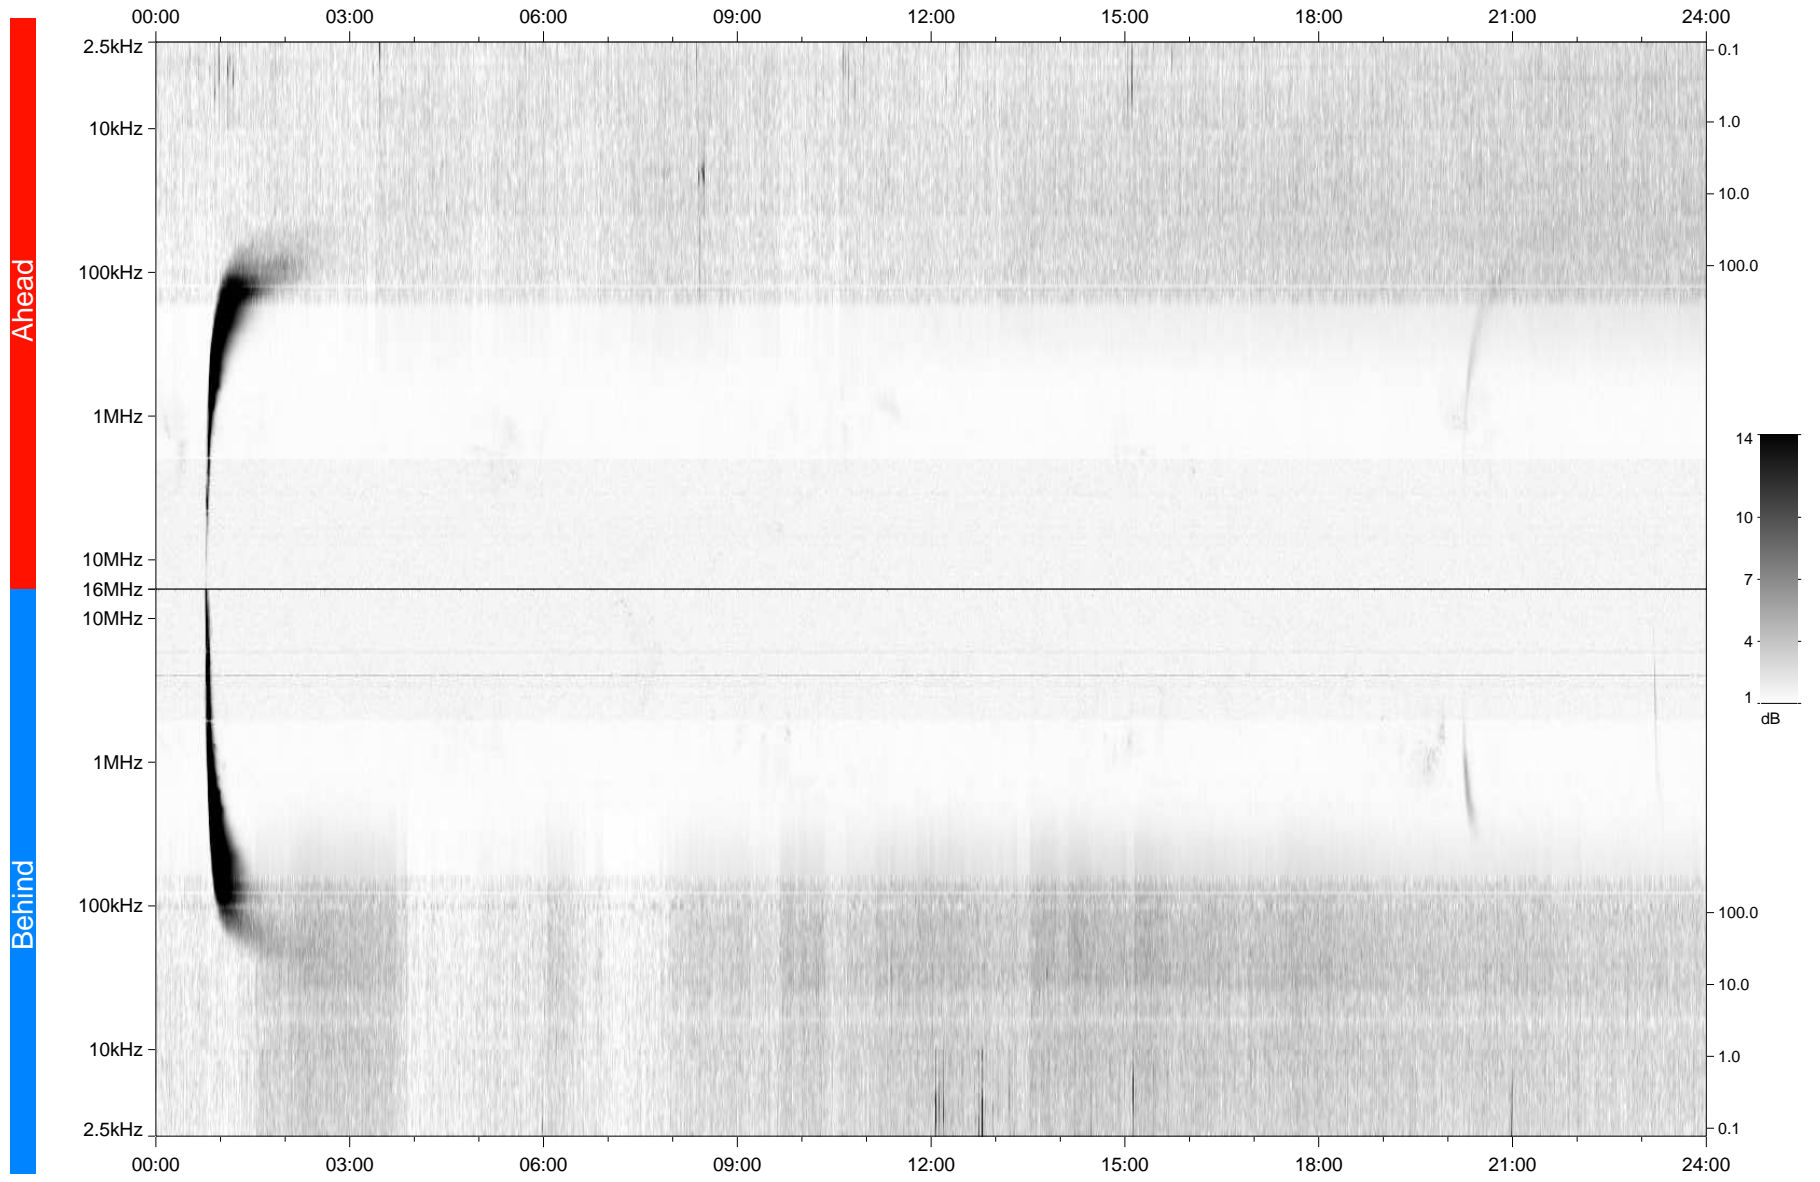

# STEREO/WAVES Daily Summary - 29-Jan-2010 (DOY 029)

Ahead source file: swaves\_ahead\_2010\_029\_1\_04.fin  
Ahead PSE Angle: 64.5°

Behind PSE Angle: -70.4°  
Behind source file: swaves\_behind\_2010\_029\_1\_04.fin

Time (UTC)

file: stereo\_swaves\_daily-summary\_gray\_20100129\_v04  
made by: space.umn.edu on macOS with TDL 8.8.2 on 2022-10-16 02:27:30, with Tlib V945 / dynspec V311