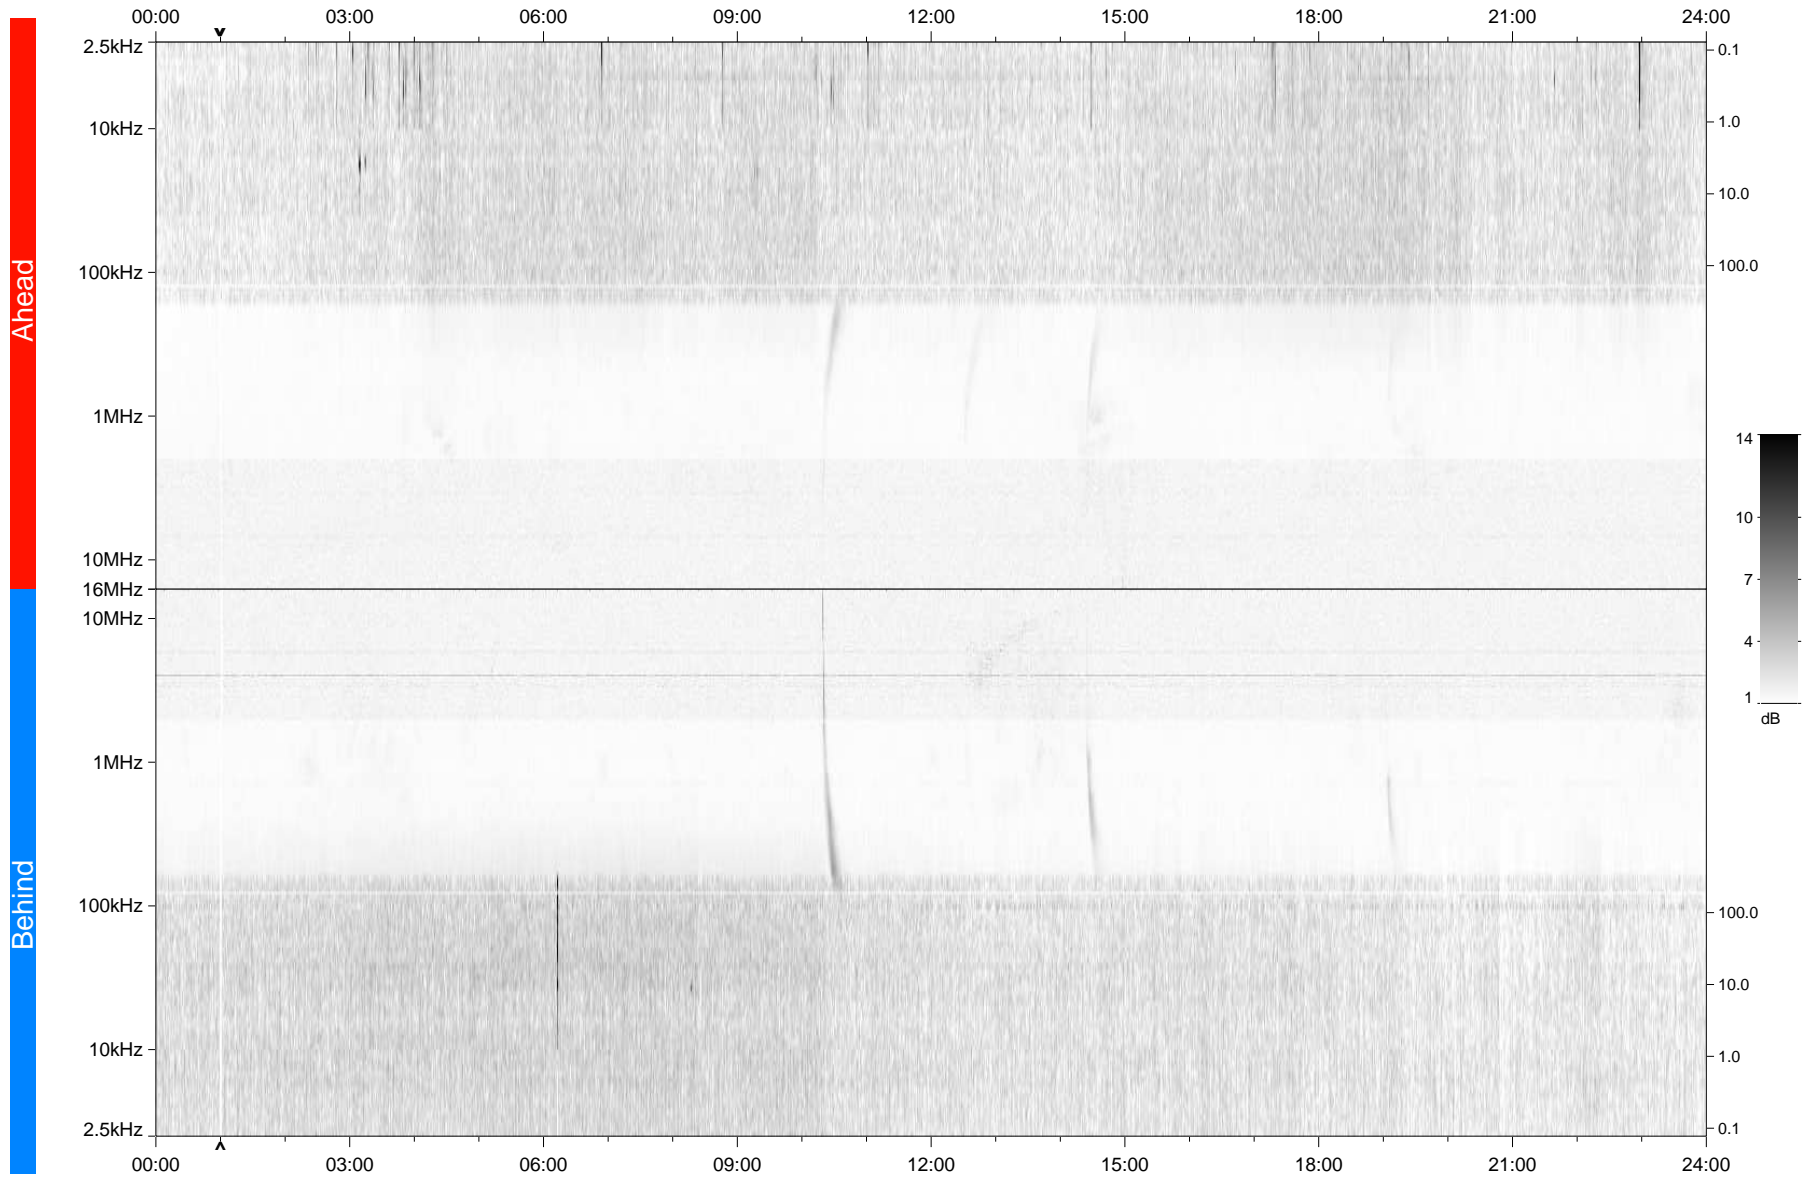

STEREO/WAVES Daily Summary - 28-Jan-2010 (DOY 028)

Ahead source file: swaves_ahead_2010_028_1_04.fin
Ahead PSE Angle: 64.5°

Behind PSE Angle: -70.4°
Behind source file: swaves_behind_2010_028_1_04.fin

Time (UTC)

file: stereo_swaves_daily-summary_gray_20100128_v04
made by: space.umn.edu on macOS with IDL 8.8.2 on 2022-10-16 02:24:40, with TLib V945 / dynspec V311