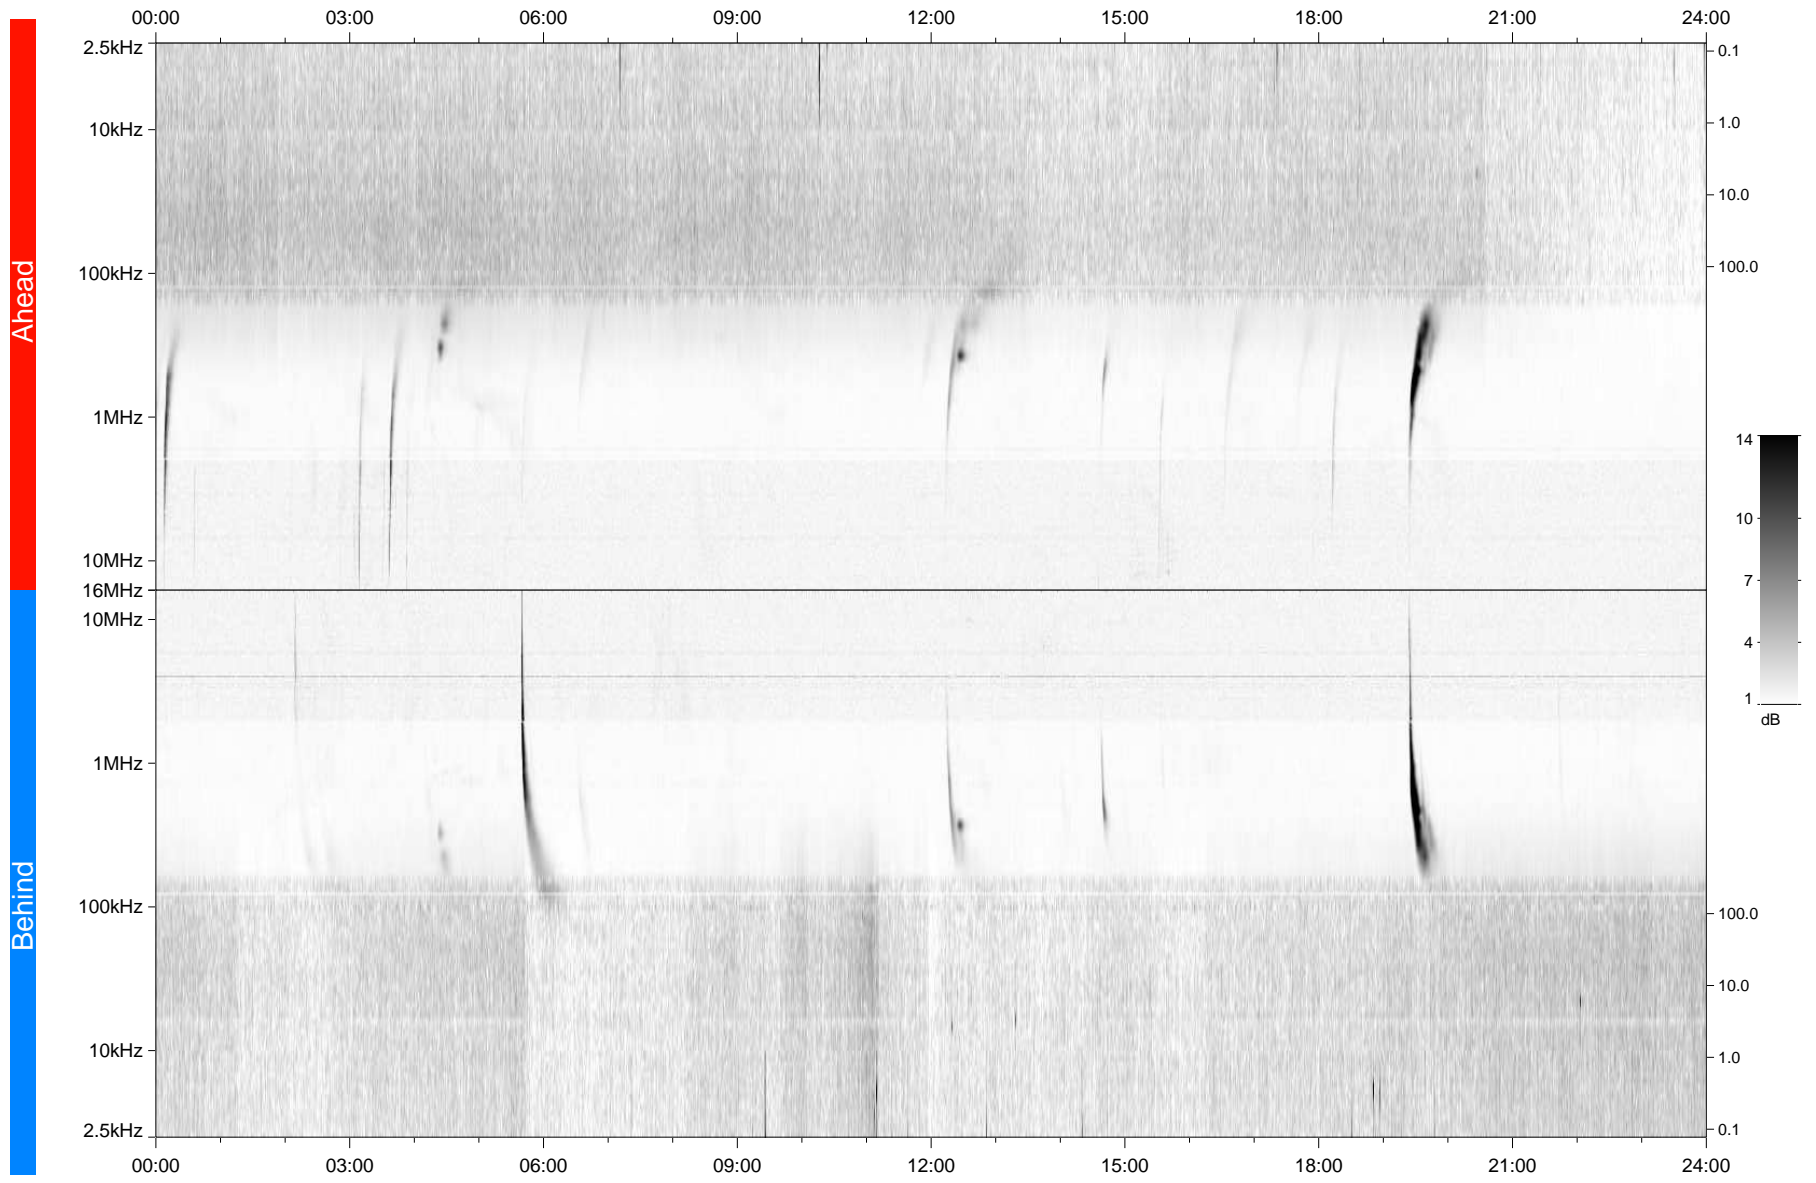

# STEREO/WAVES Daily Summary - 27-Jan-2010 (DOY 027)

Ahead source file: swaves\_ahead\_2010\_027\_1\_04.fin  
Ahead PSE Angle: 64.6°

Behind PSE Angle: -70.2°  
Behind source file: swaves\_behind\_2010\_027\_1\_04.fin

Time (UTC)

file: stereo\_swaves\_daily-summary\_gray\_20100127\_v04  
made by: space.umn.edu on macOS with IDL 8.8.2 on 2022-10-16 02:21:52, with TLib V945 / dynspec V311