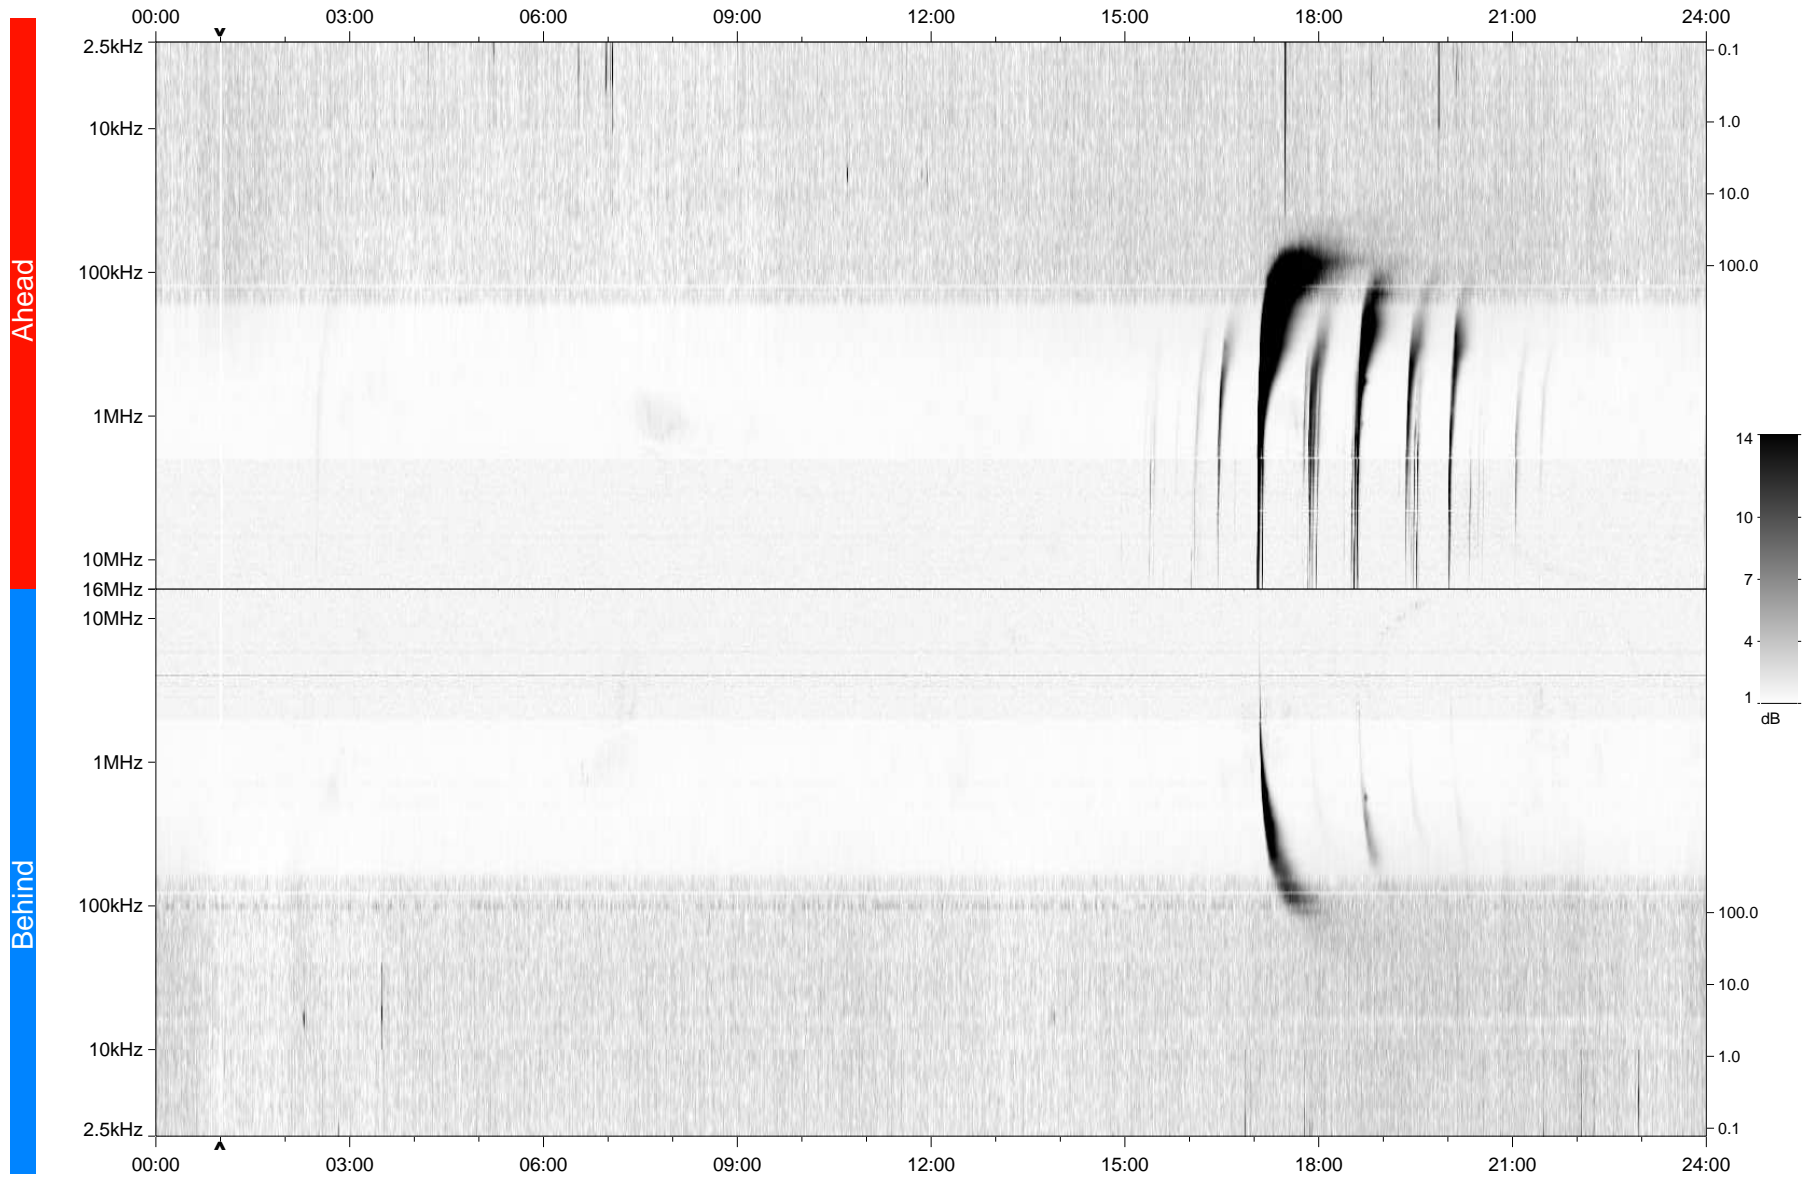

STEREO/WAVES Daily Summary - 26-Jan-2010 (DOY 026)

Ahead source file: swaves_ahead_2010_026_1_04.fin
Ahead PSE Angle: 64.5°

Behind PSE Angle: -70.2°
Behind source file: swaves_behind_2010_026_1_04.fin

Time (UTC)

file: stereo_swaves_daily-summary_gray_20100126_v04
made by: space.umn.edu on macOS with TDL 8.8.2 on 2022-10-16 02:19:00, with TLib V945 / dynspec V311