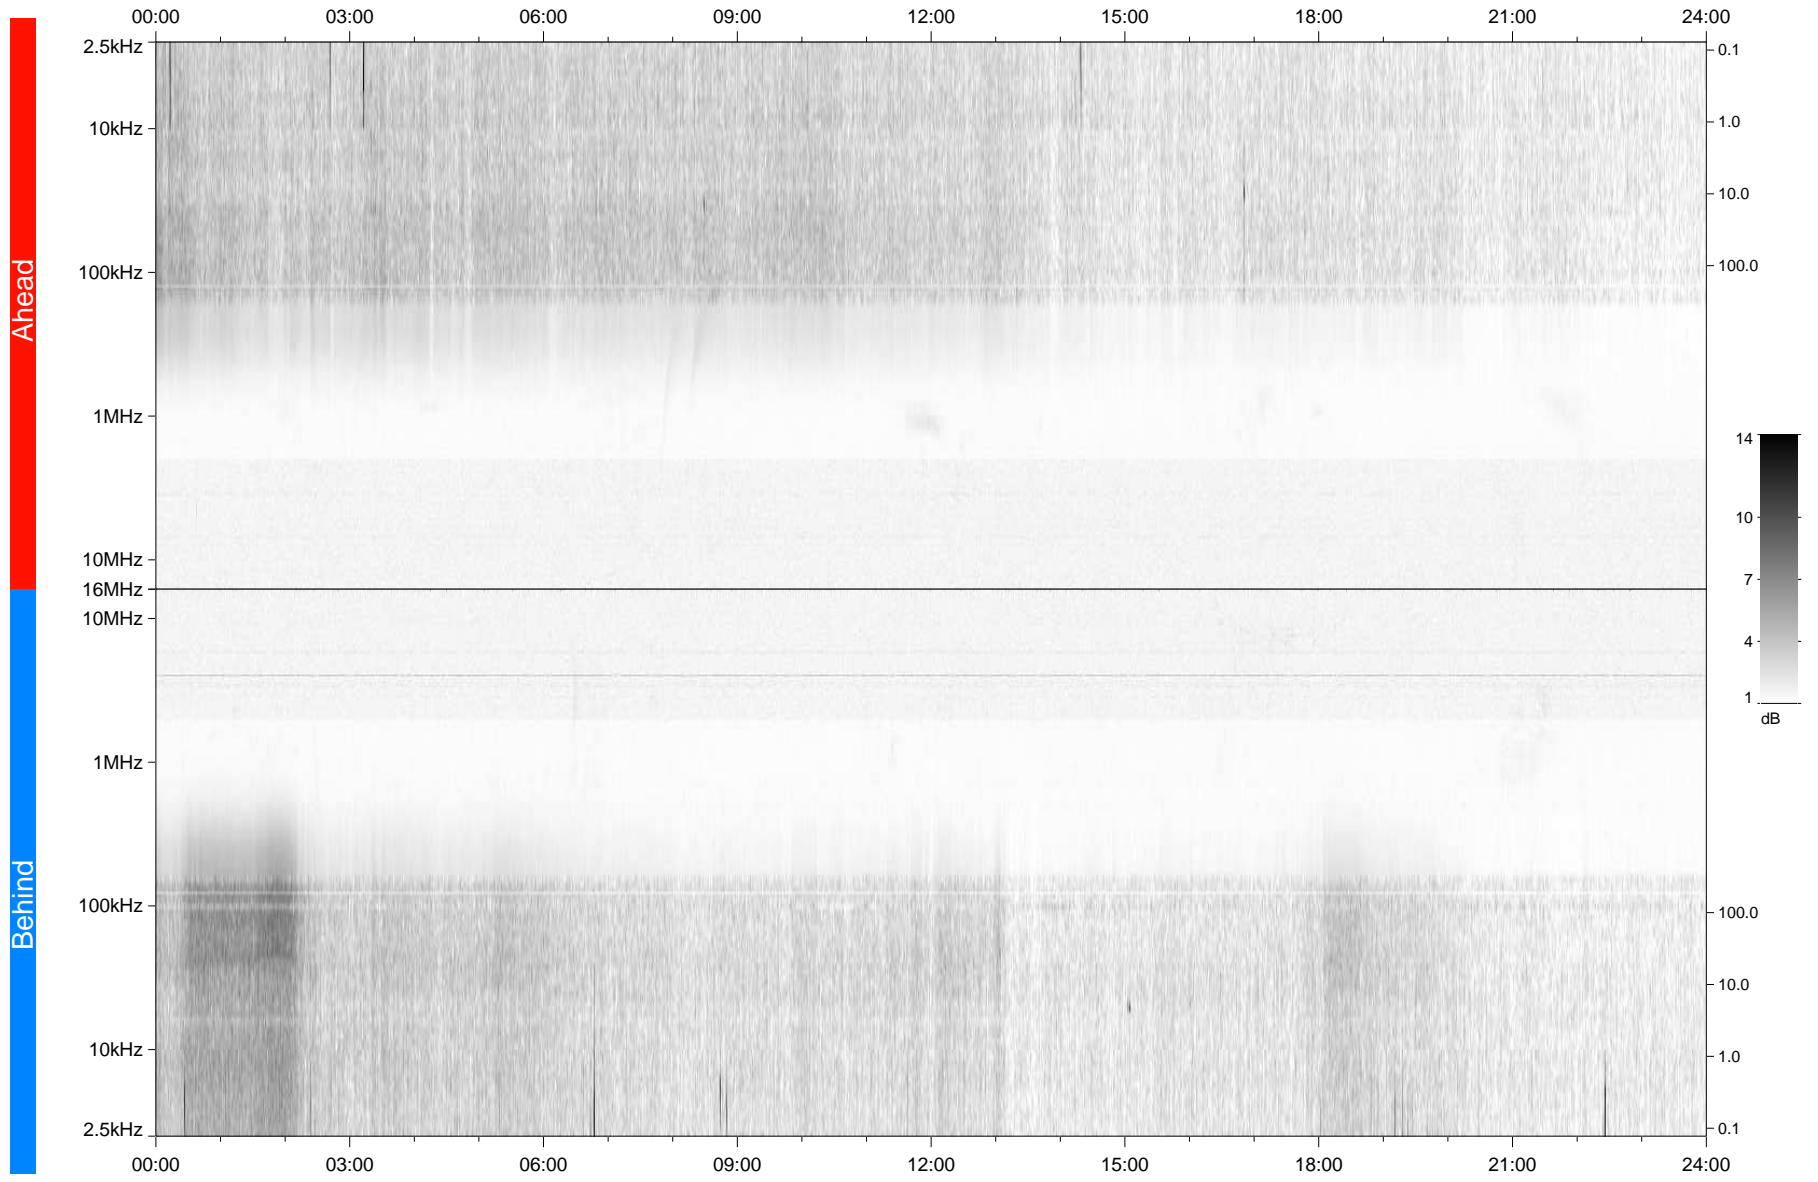

STEREO/WAVES Daily Summary - 25-Jan-2010 (DOY 025)

Ahead source file: swaves_ahead_2010_025_1_04.fin
Ahead PSE Angle: 64.5°

Behind PSE Angle: -70.1°
Behind source file: swaves_behind_2010_025_1_04.fin

Time (UTC)

file: stereo_swaves_daily-summary_gray_20100125_v04
made by: space.umn.edu on macOS with TDL 8.8.2 on 2022-10-16 02:16:11, with TLib V945 / dynspec V311