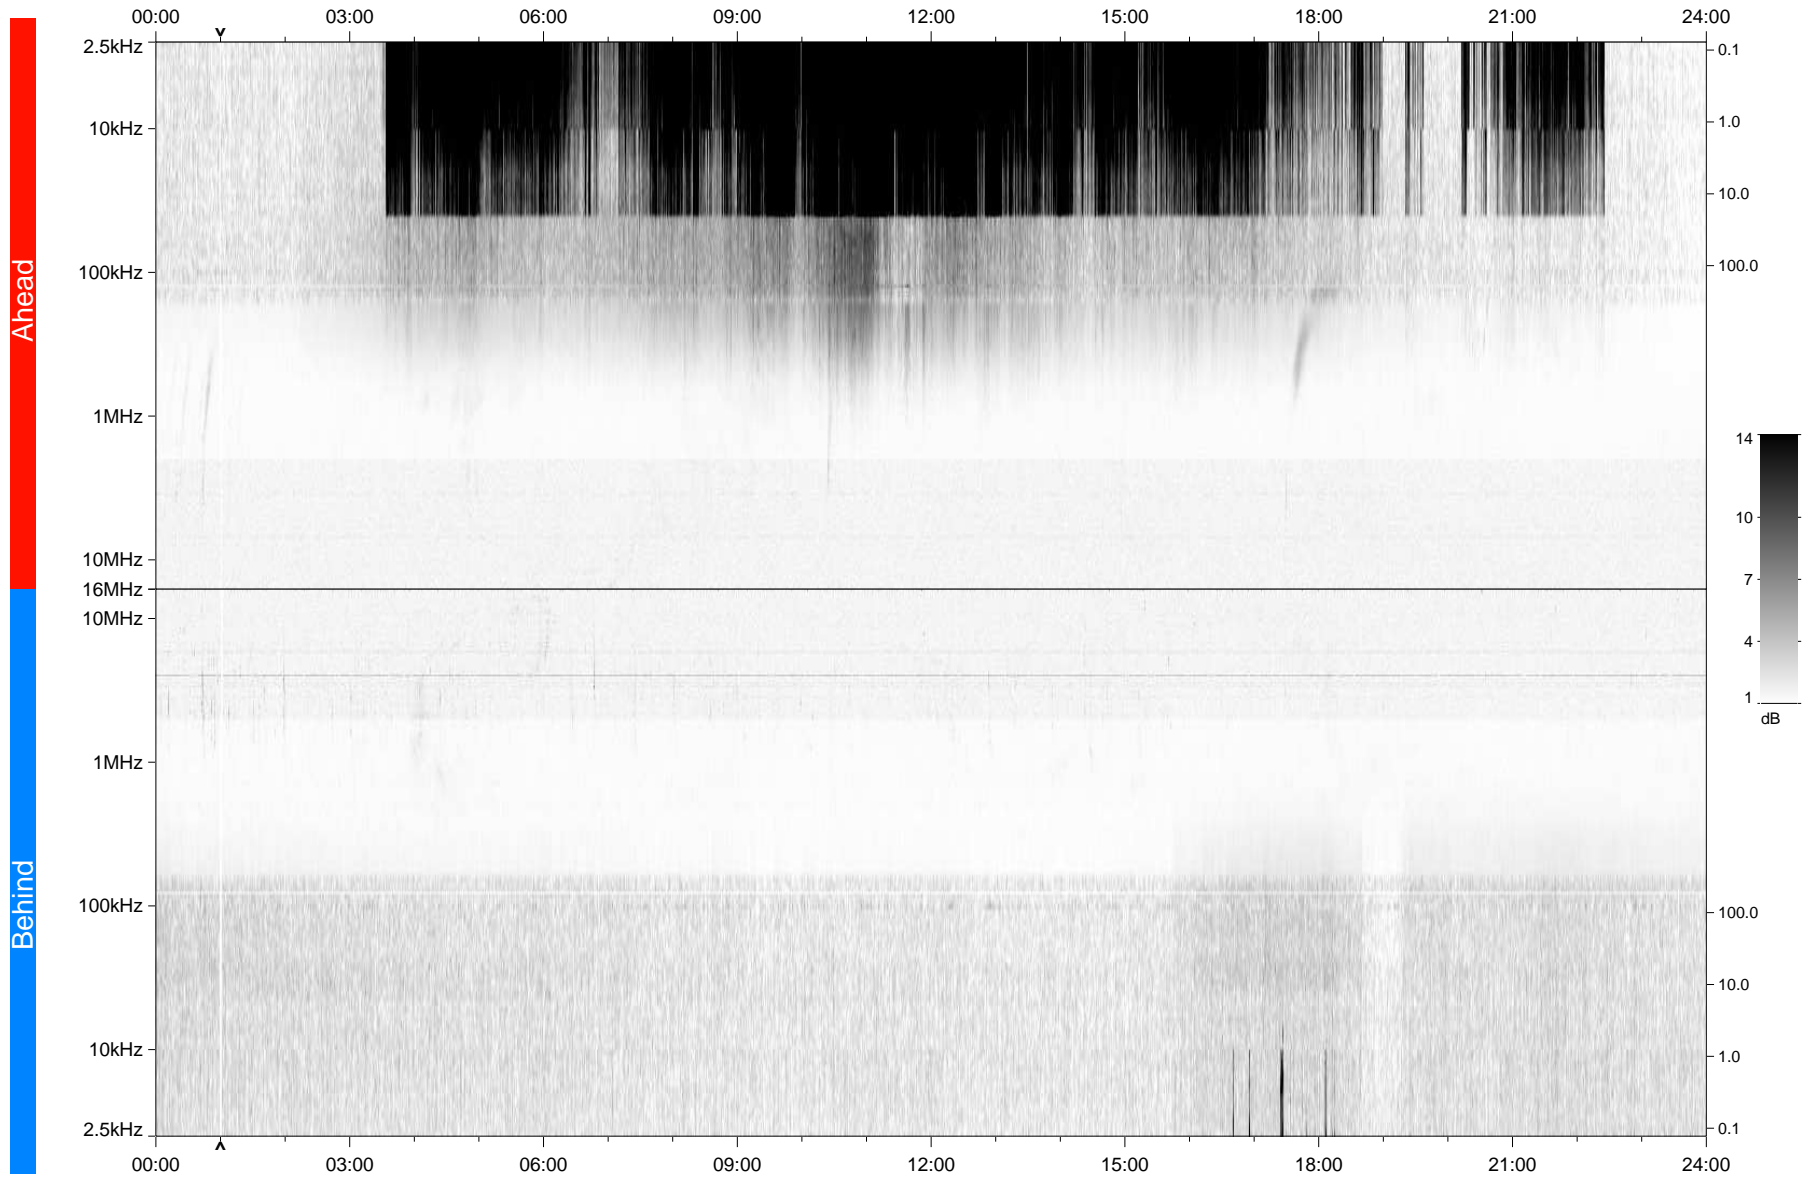

STEREO/WAVES Daily Summary - 22-Jan-2010 (DOY 022)

Ahead source file: swaves_ahead_2010_022_1_07.fin
Ahead PSE Angle: 64.4°

Behind PSE Angle: -70.0°
Behind source file: swaves_behind_2010_022_1_07.fin

Time (UTC)

file: stereo_swaves_daily-summary_gray_20100122_v04
made by: space.umn.edu on macOS with IDL 8.8.2 on 2022-10-16 02:07:38, with TLib V945 / dynspec V311