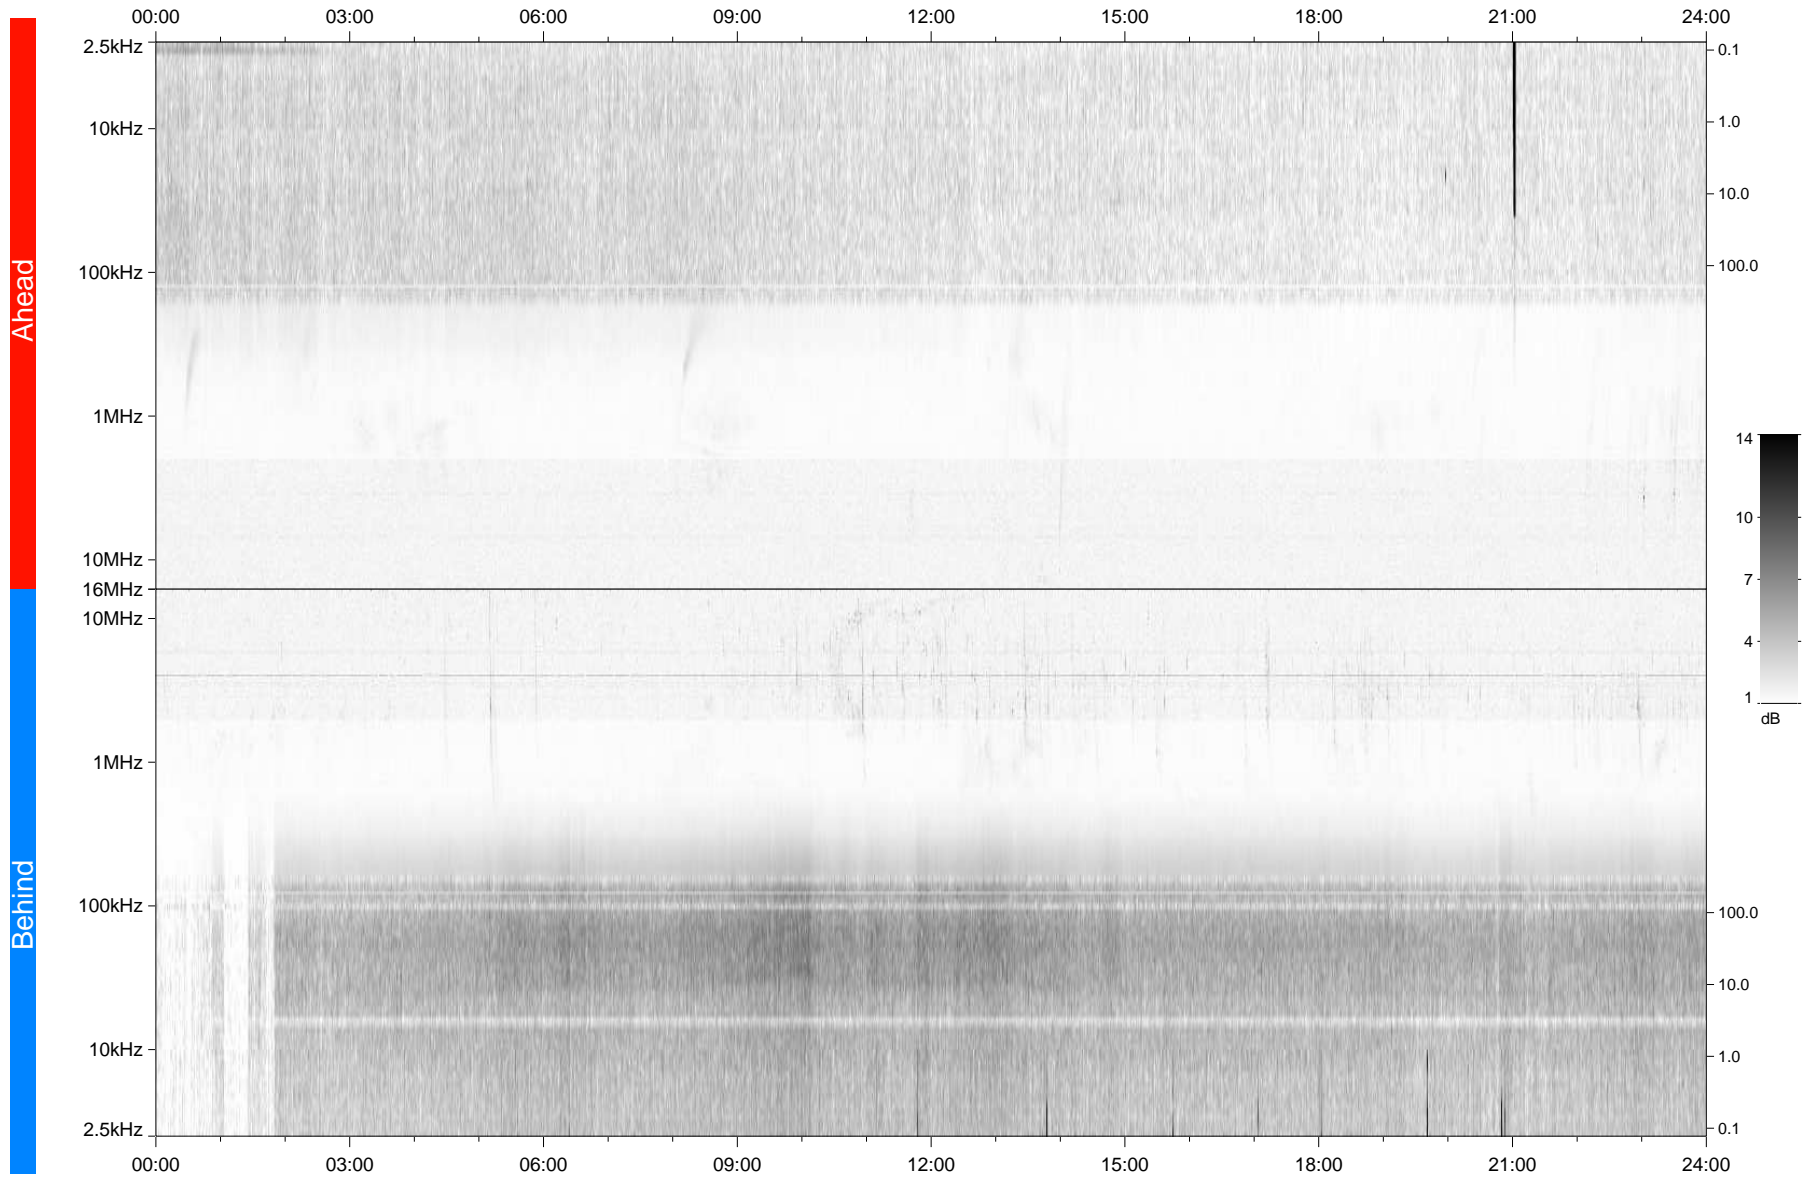

STEREO/WAVES Daily Summary - 21-Jan-2010 (DOY 021)

Ahead source file: swaves_ahead_2010_021_1_08.fin
Ahead PSE Angle: 64.4°

Behind PSE Angle: -69.9°
Behind source file: swaves_behind_2010_021_1_08.fin

Time (UTC)

file: stereo_swaves_daily-summary_gray_20100121_v04
made by: space.umn.edu on macOS with TDL 8.8.2 on 2022-10-16 02:04:47, with TLib V945 / dynspec V311