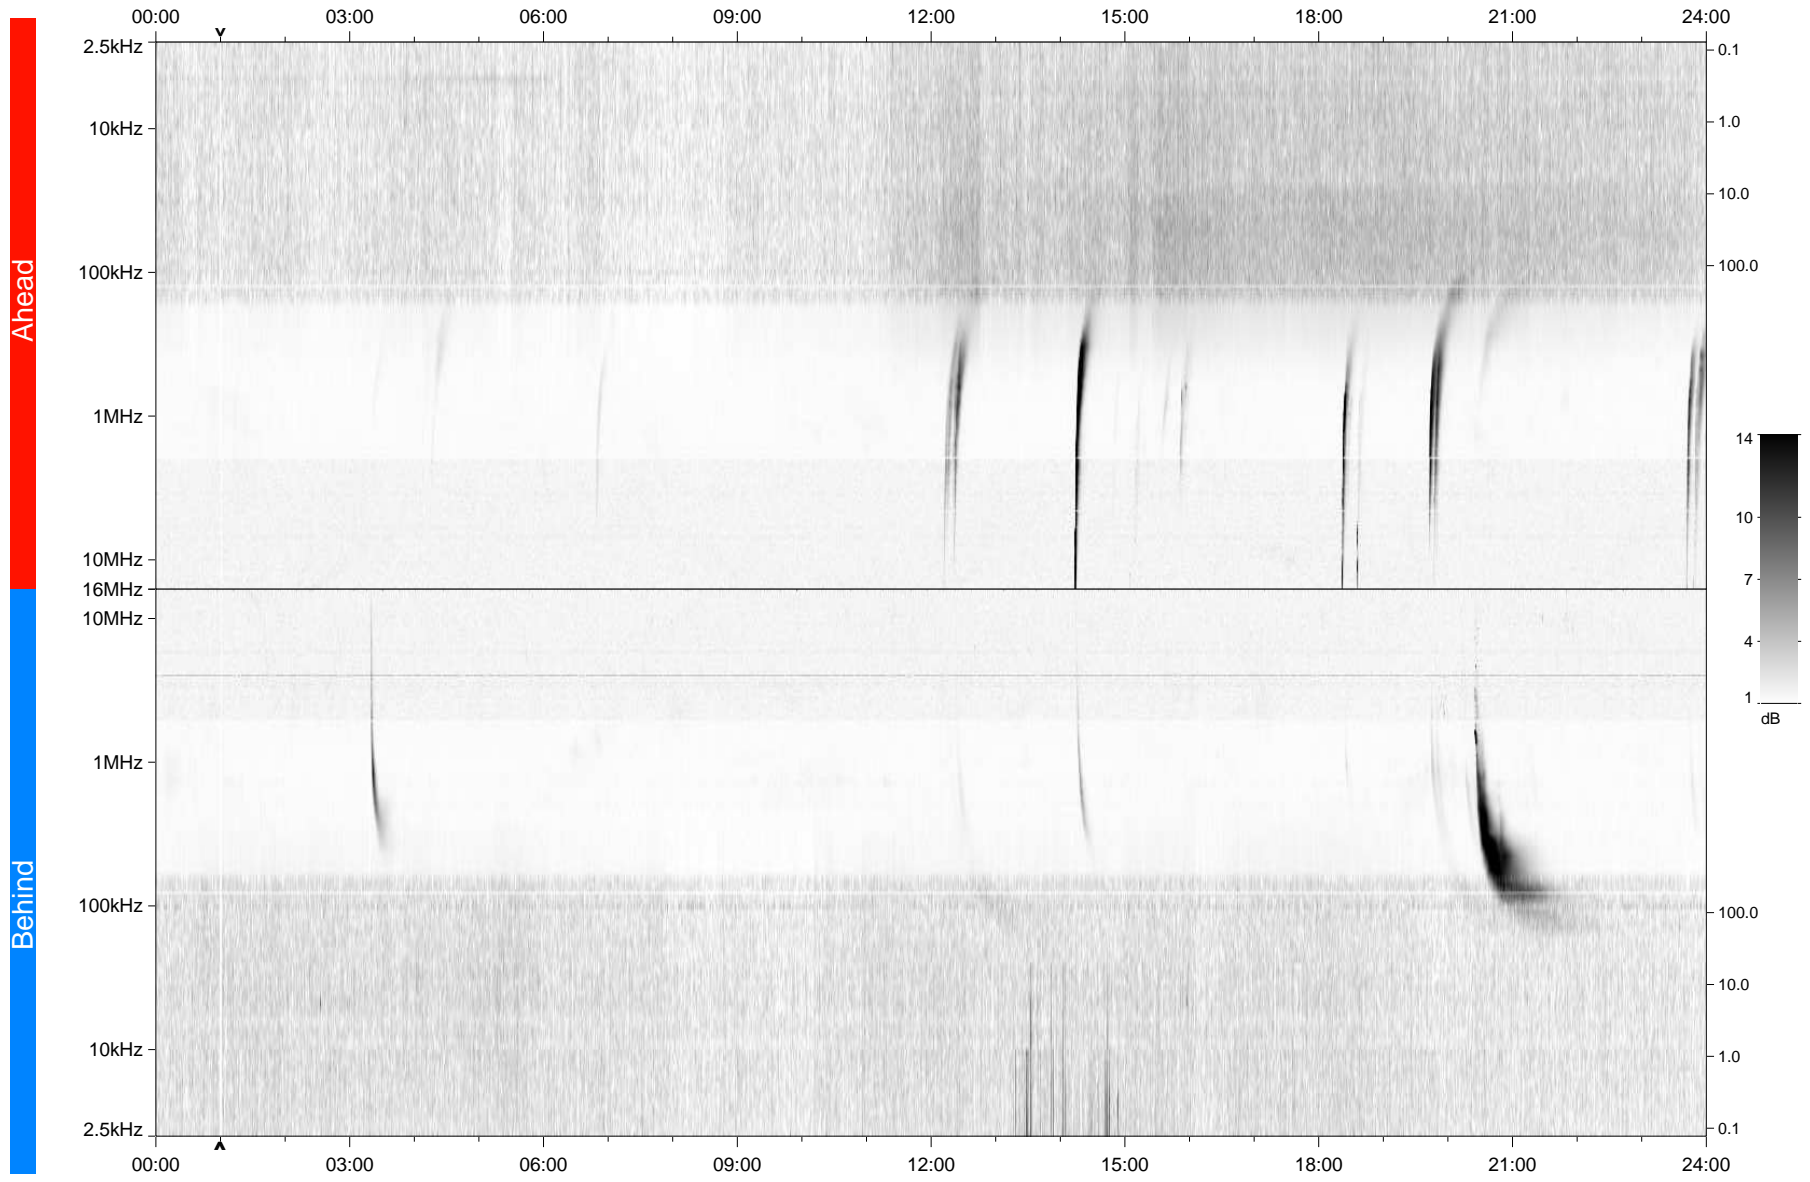

# STEREO/WAVES Daily Summary - 18-Jan-2010 (DOY 018)

Ahead source file: swaves\_ahead\_2010\_018\_1\_08.fin  
Ahead PSE Angle: 64.3°

Behind PSE Angle: -69.7°  
Behind source file: swaves\_behind\_2010\_018\_1\_08.fin

Time (UTC)

file: stereo\_swaves\_daily-summary\_gray\_20100118\_v04  
made by: space.umn.edu on macOS with IDL 8.8.2 on 2022-10-16 01:56:18, with TLib V945 / dynspec V311