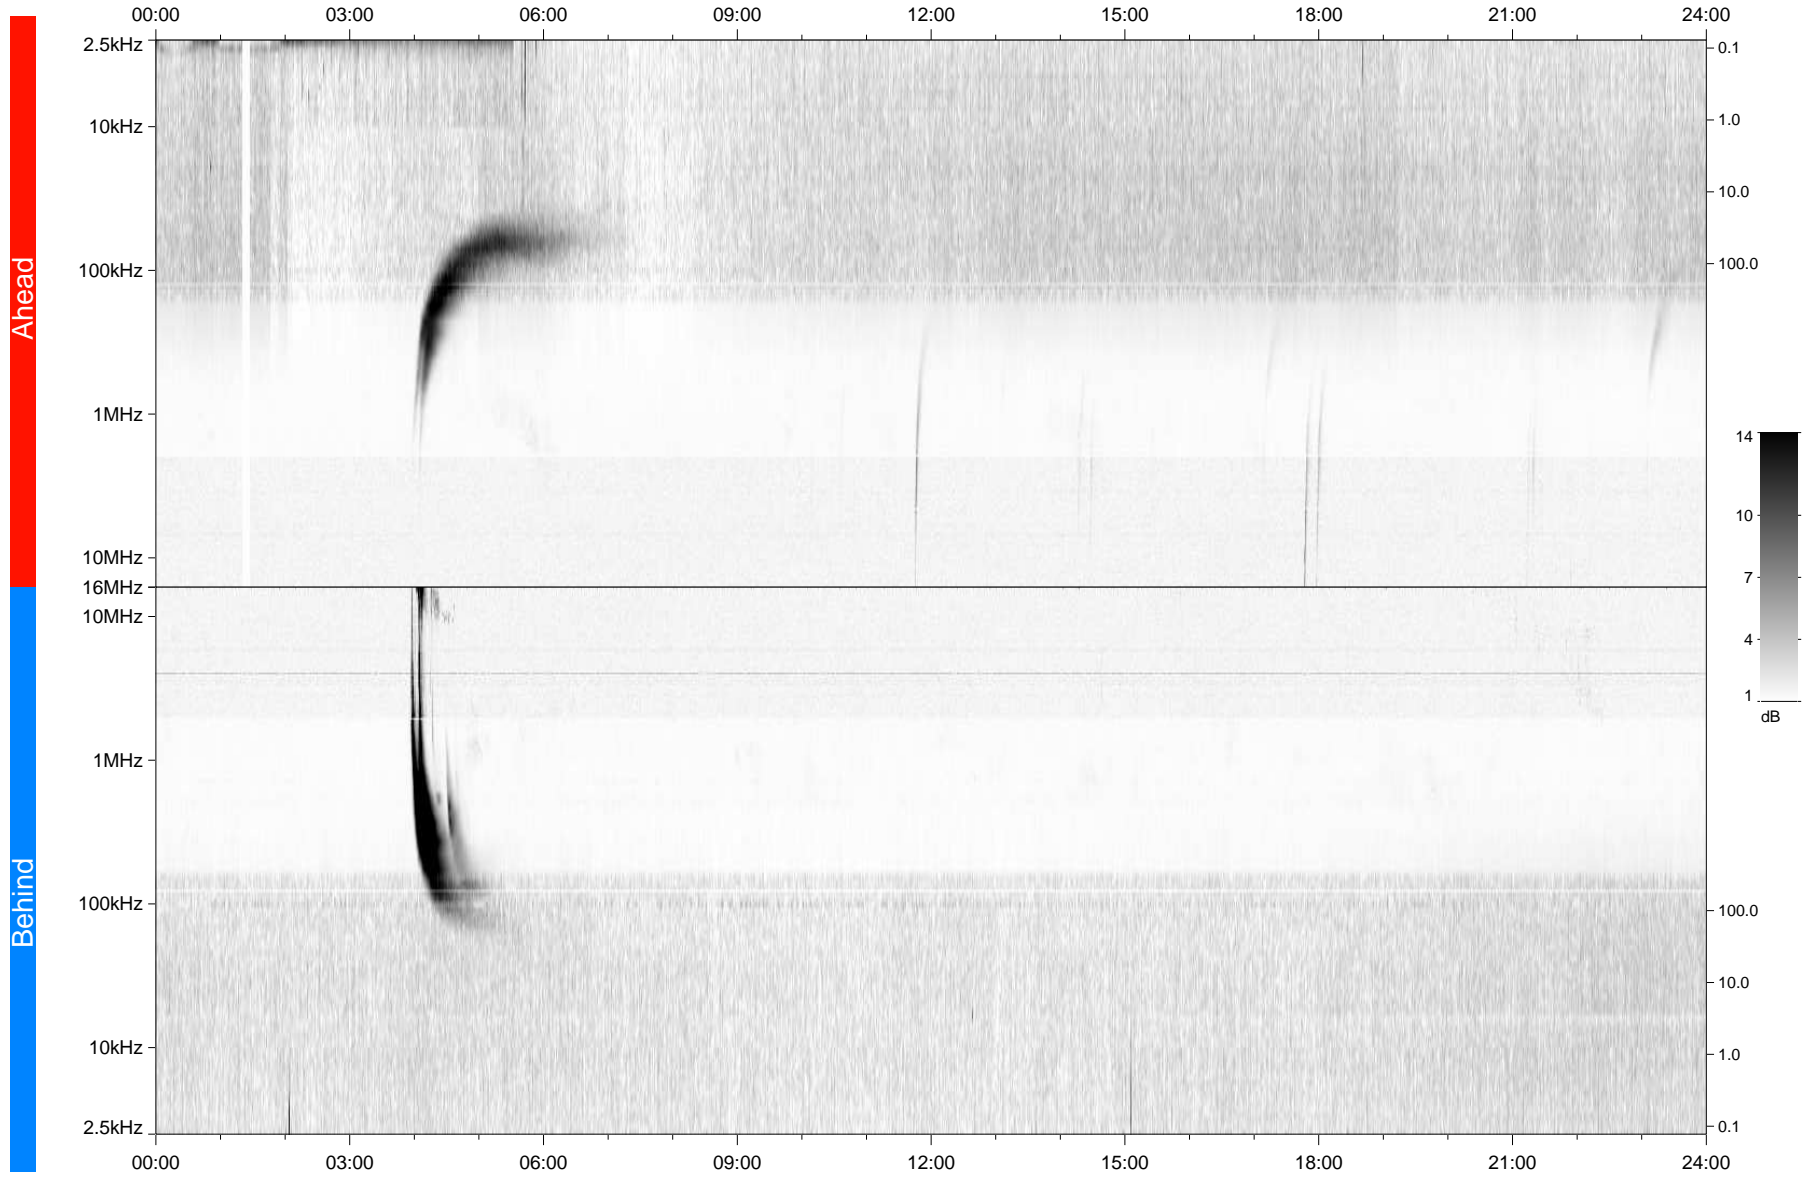

# STEREO/WAVES Daily Summary - 17-Jan-2010 (DOY 017)

Ahead source file: swaves\_ahead\_2010\_017\_1\_07.fin  
Ahead PSE Angle: 64.3°

Behind PSE Angle: -69.7°  
Behind source file: swaves\_behind\_2010\_017\_1\_07.fin

Time (UTC)

file: stereo\_swaves\_daily-summary\_gray\_20100117\_v04  
made by: space.umn.edu on macOS with TDL 8.8.2 on 2022-10-16 01:53:28, with TLib V945 / dynspec V311