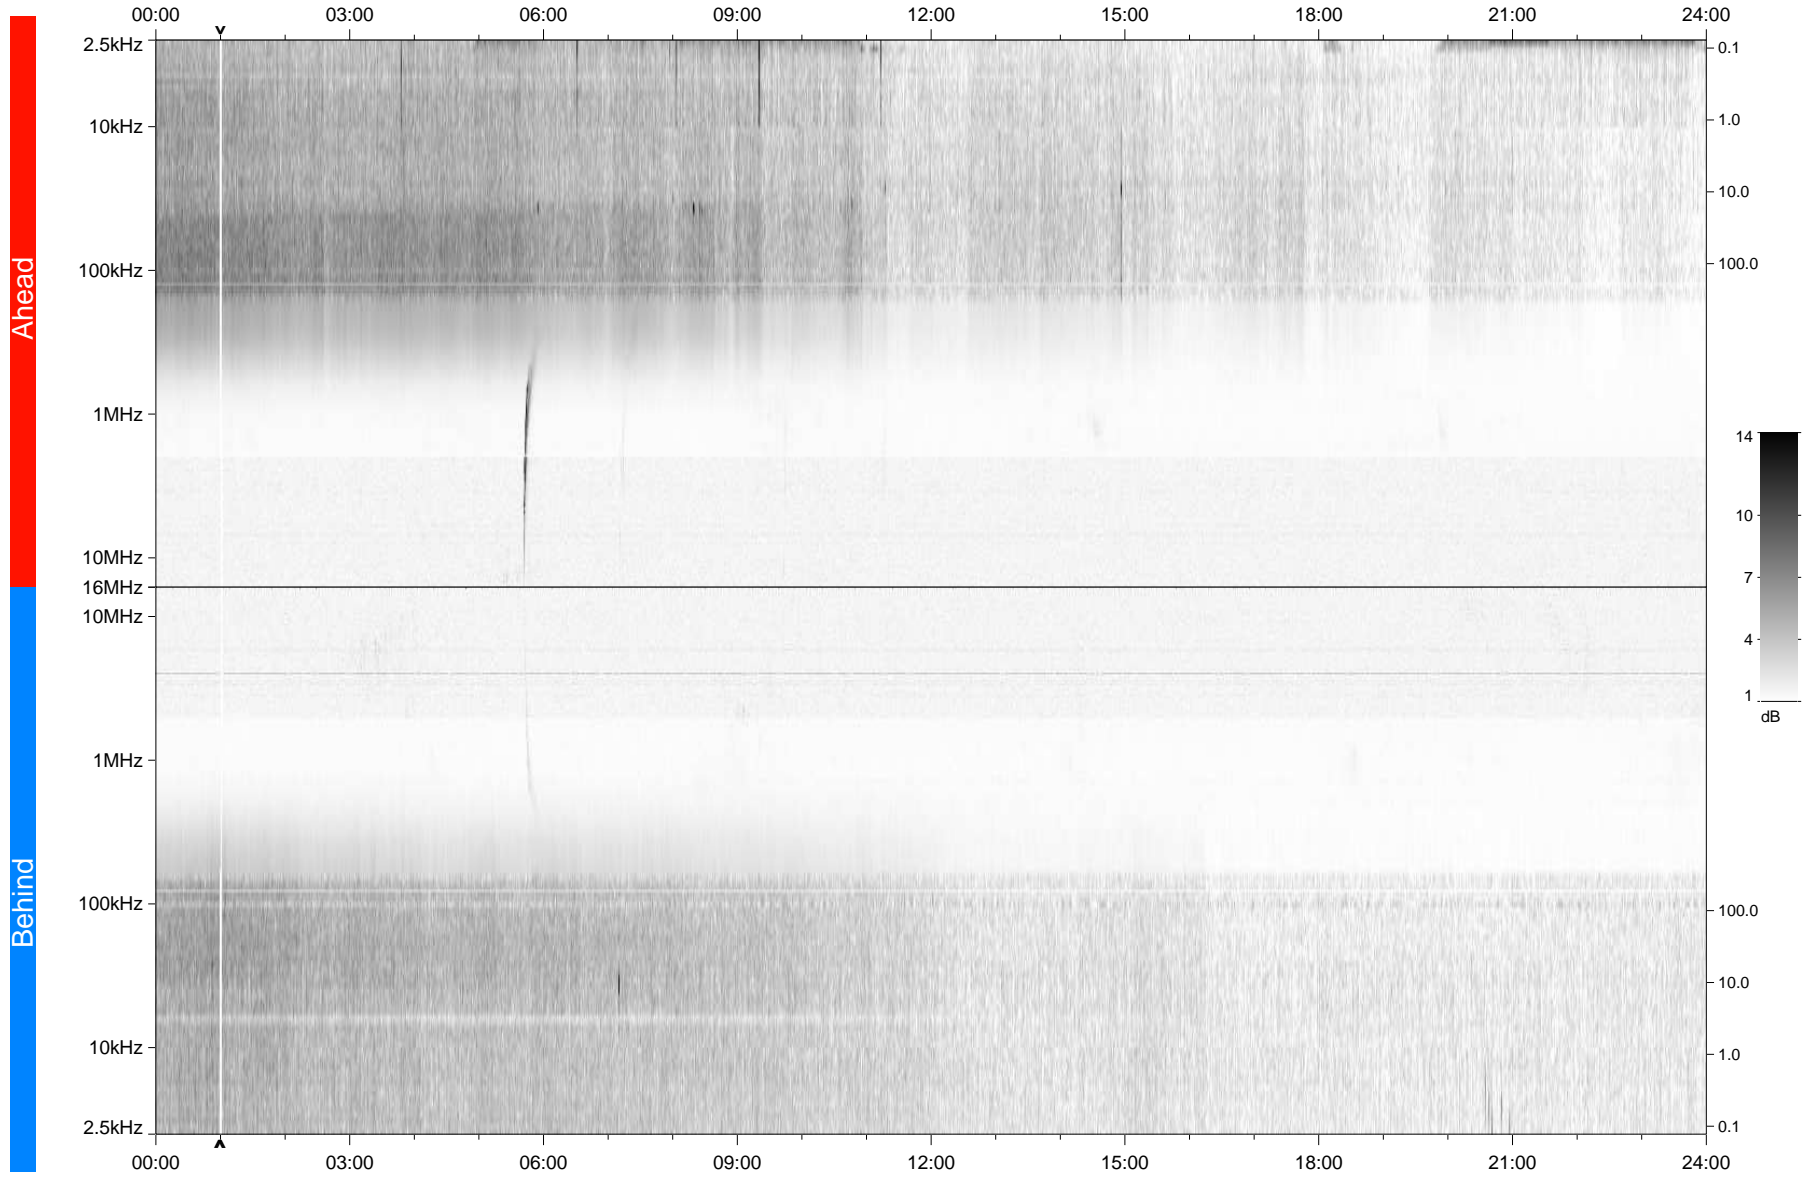

# STEREO/WAVES Daily Summary - 16-Jan-2010 (DOY 016)

Ahead source file: swaves\_ahead\_2010\_016\_1\_06.fin  
Ahead PSE Angle: 64.3°

Behind PSE Angle: -69.5°  
Behind source file: swaves\_behind\_2010\_016\_1\_06.fin

Time (UTC)

file: stereo\_swaves\_daily-summary\_gray\_20100116\_v04  
made by: space.umn.edu on macOS with TDL 8.8.2 on 2022-10-16 01:50:38, with TLib V945 / dynspec V311