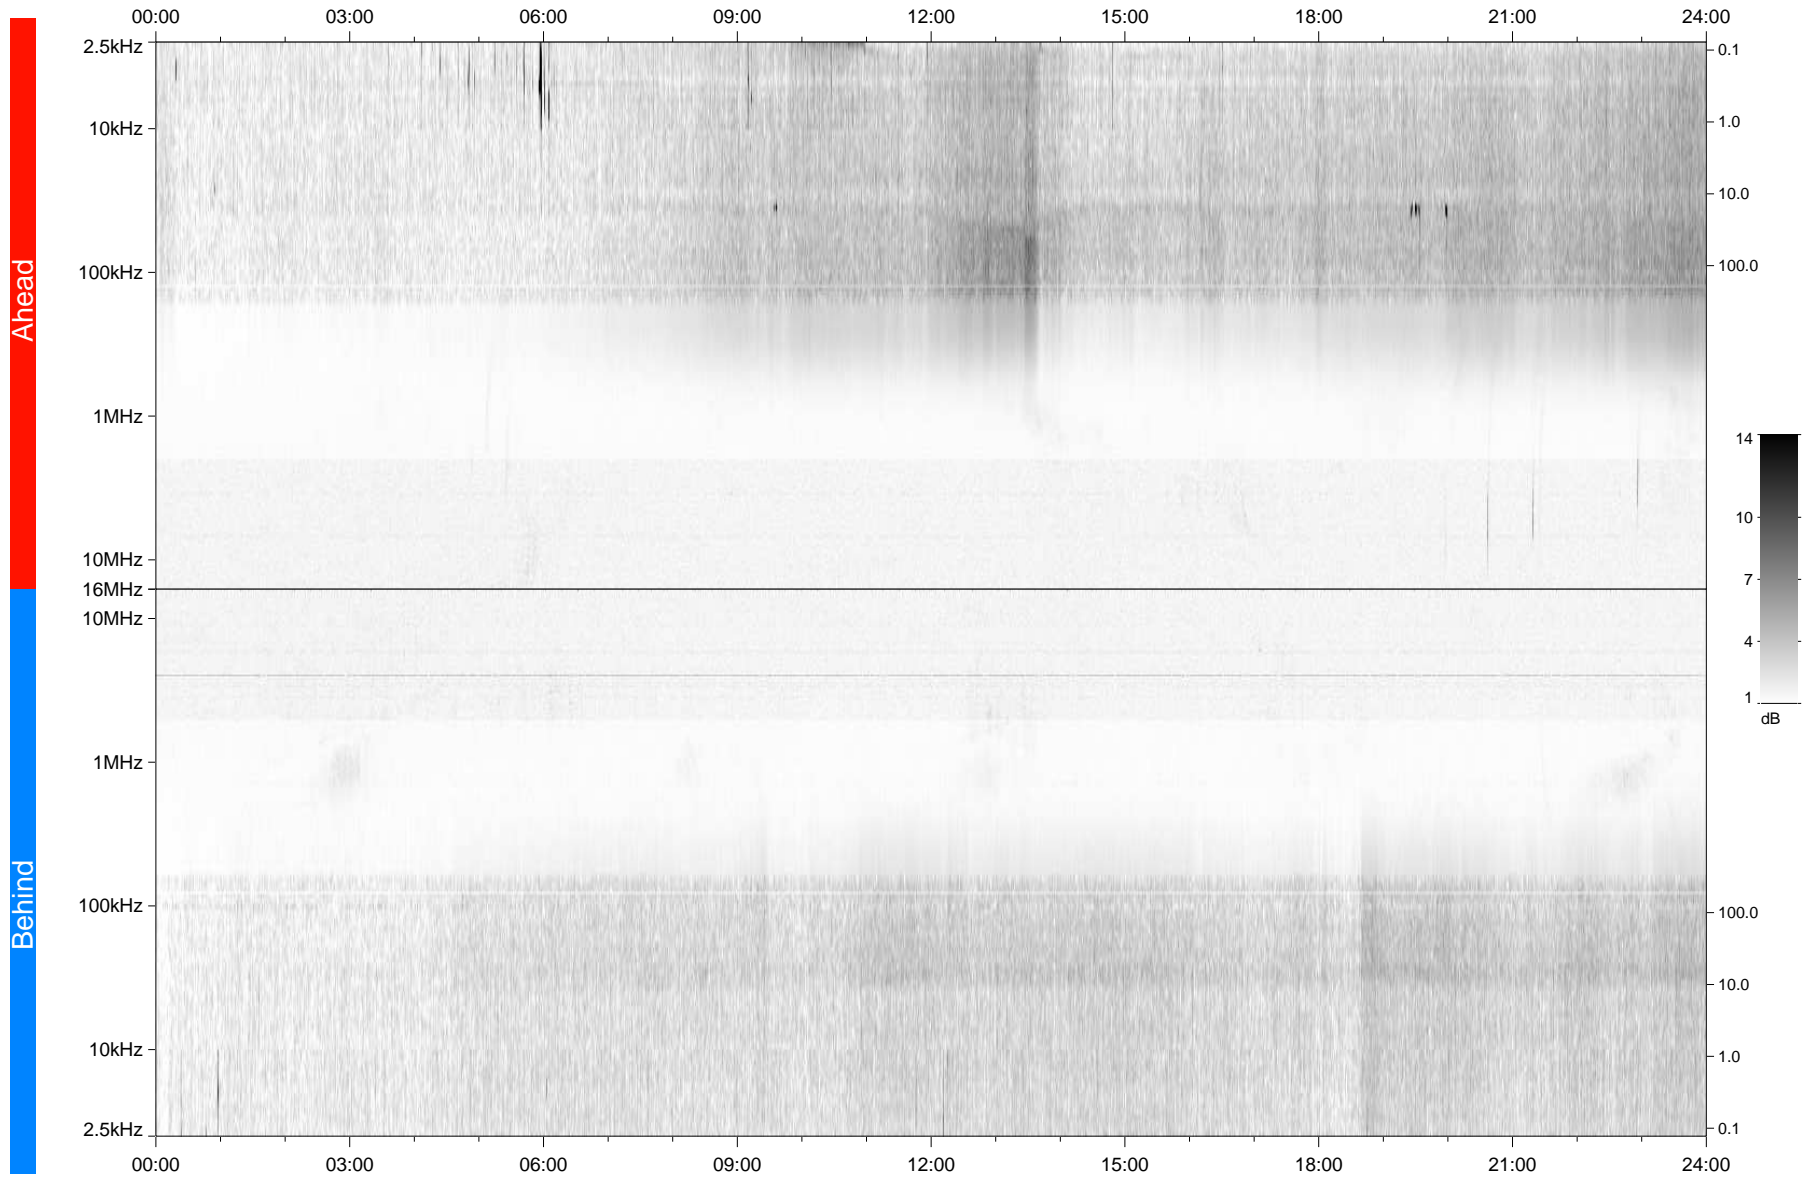

STEREO/WAVES Daily Summary - 15-Jan-2010 (DOY 015)

Ahead source file: swaves_ahead_2010_015_1_05.fin
Ahead PSE Angle: 64.3°

Behind PSE Angle: -69.4°
Behind source file: swaves_behind_2010_015_1_05.fin

Time (UTC)

file: stereo_swaves_daily-summary_gray_20100115_v04
made by: space.umn.edu on macOS with TDL 8.8.2 on 2022-10-16 01:47:47, with TLib V945 / dynspec V311