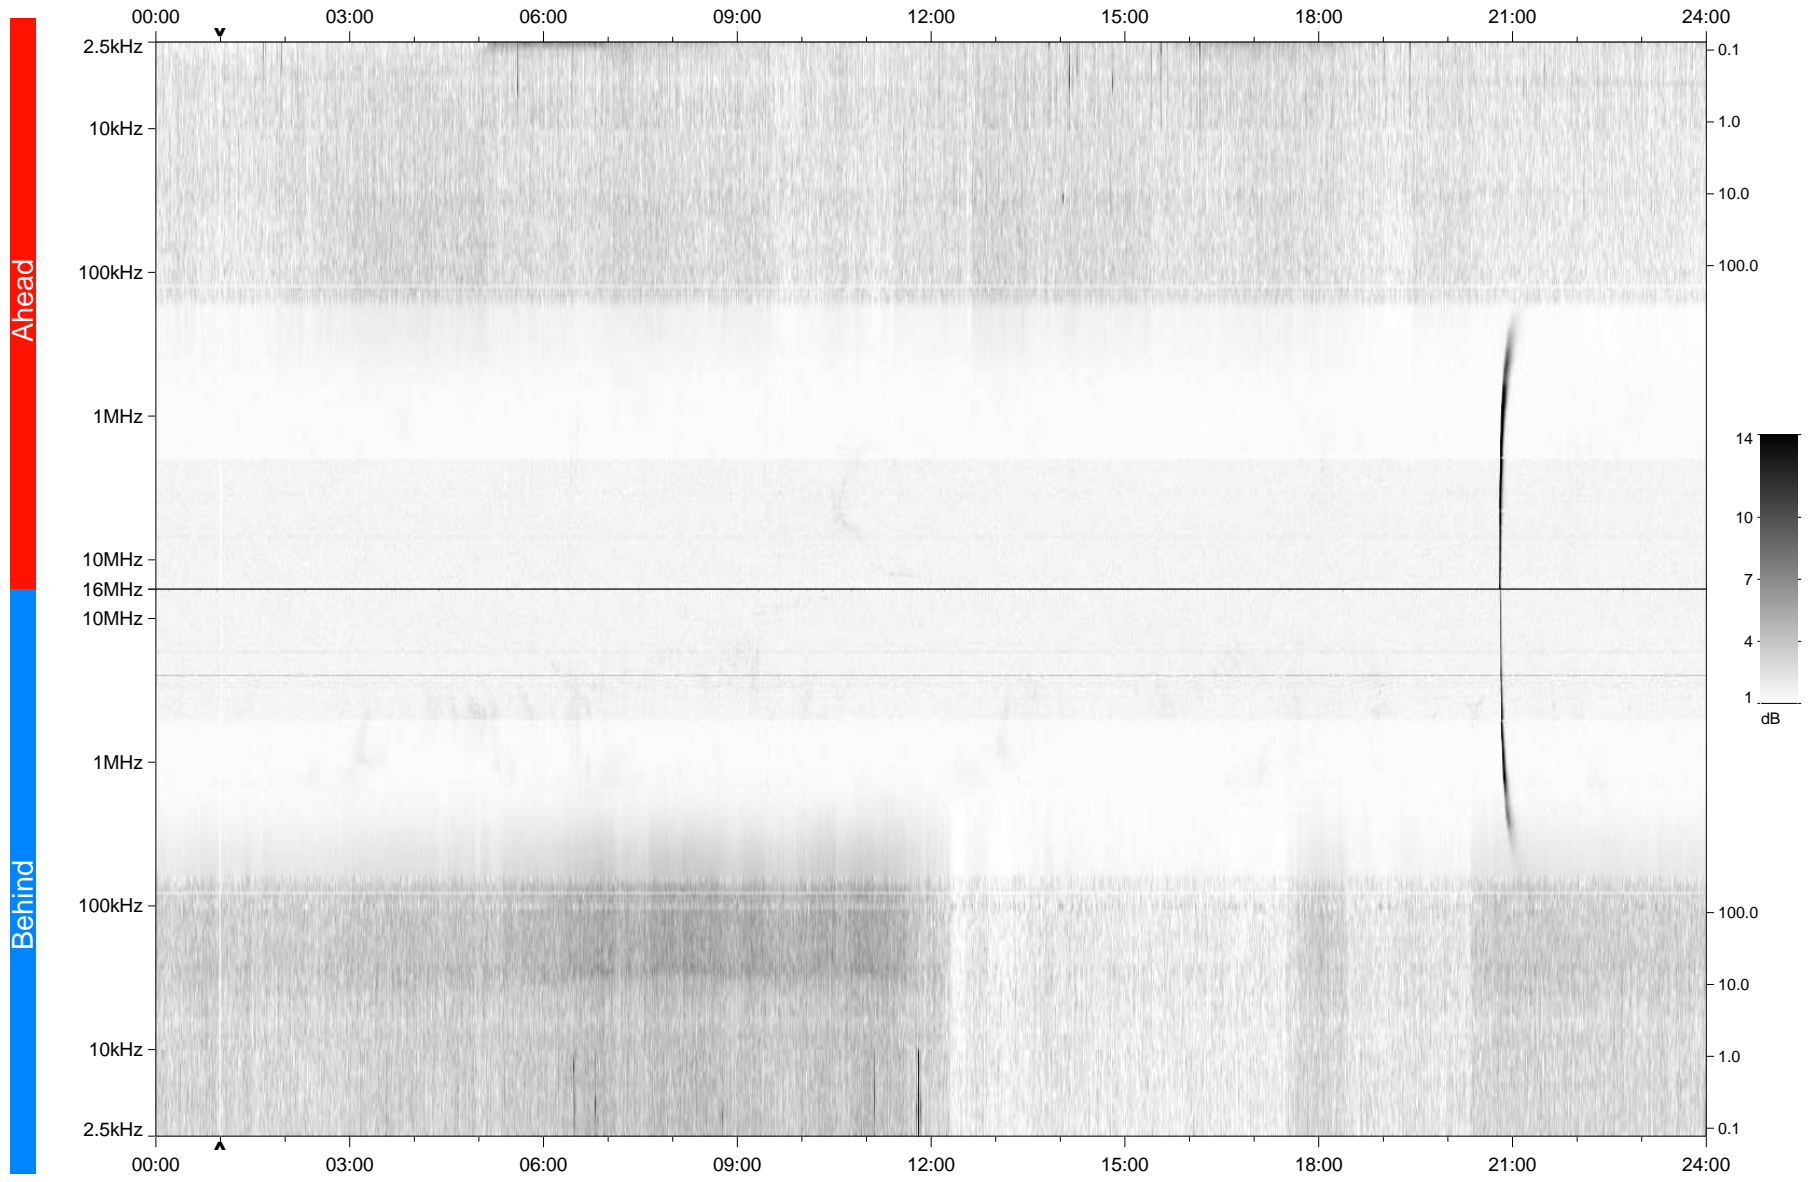

STEREO/WAVES Daily Summary - 14-Jan-2010 (DOY 014)

Ahead source file: swaves_ahead_2010_014_1_04.fin
Ahead PSE Angle: 64.3°

Behind PSE Angle: -69.4°
Behind source file: swaves_behind_2010_014_1_04.fin

Time (UTC)

file: stereo_swaves_daily-summary_gray_20100114_v04
made by: space.umn.edu on macOS with TDL 8.8.2 on 2022-10-16 01:44:56, with TLib V945 / dynspec V311