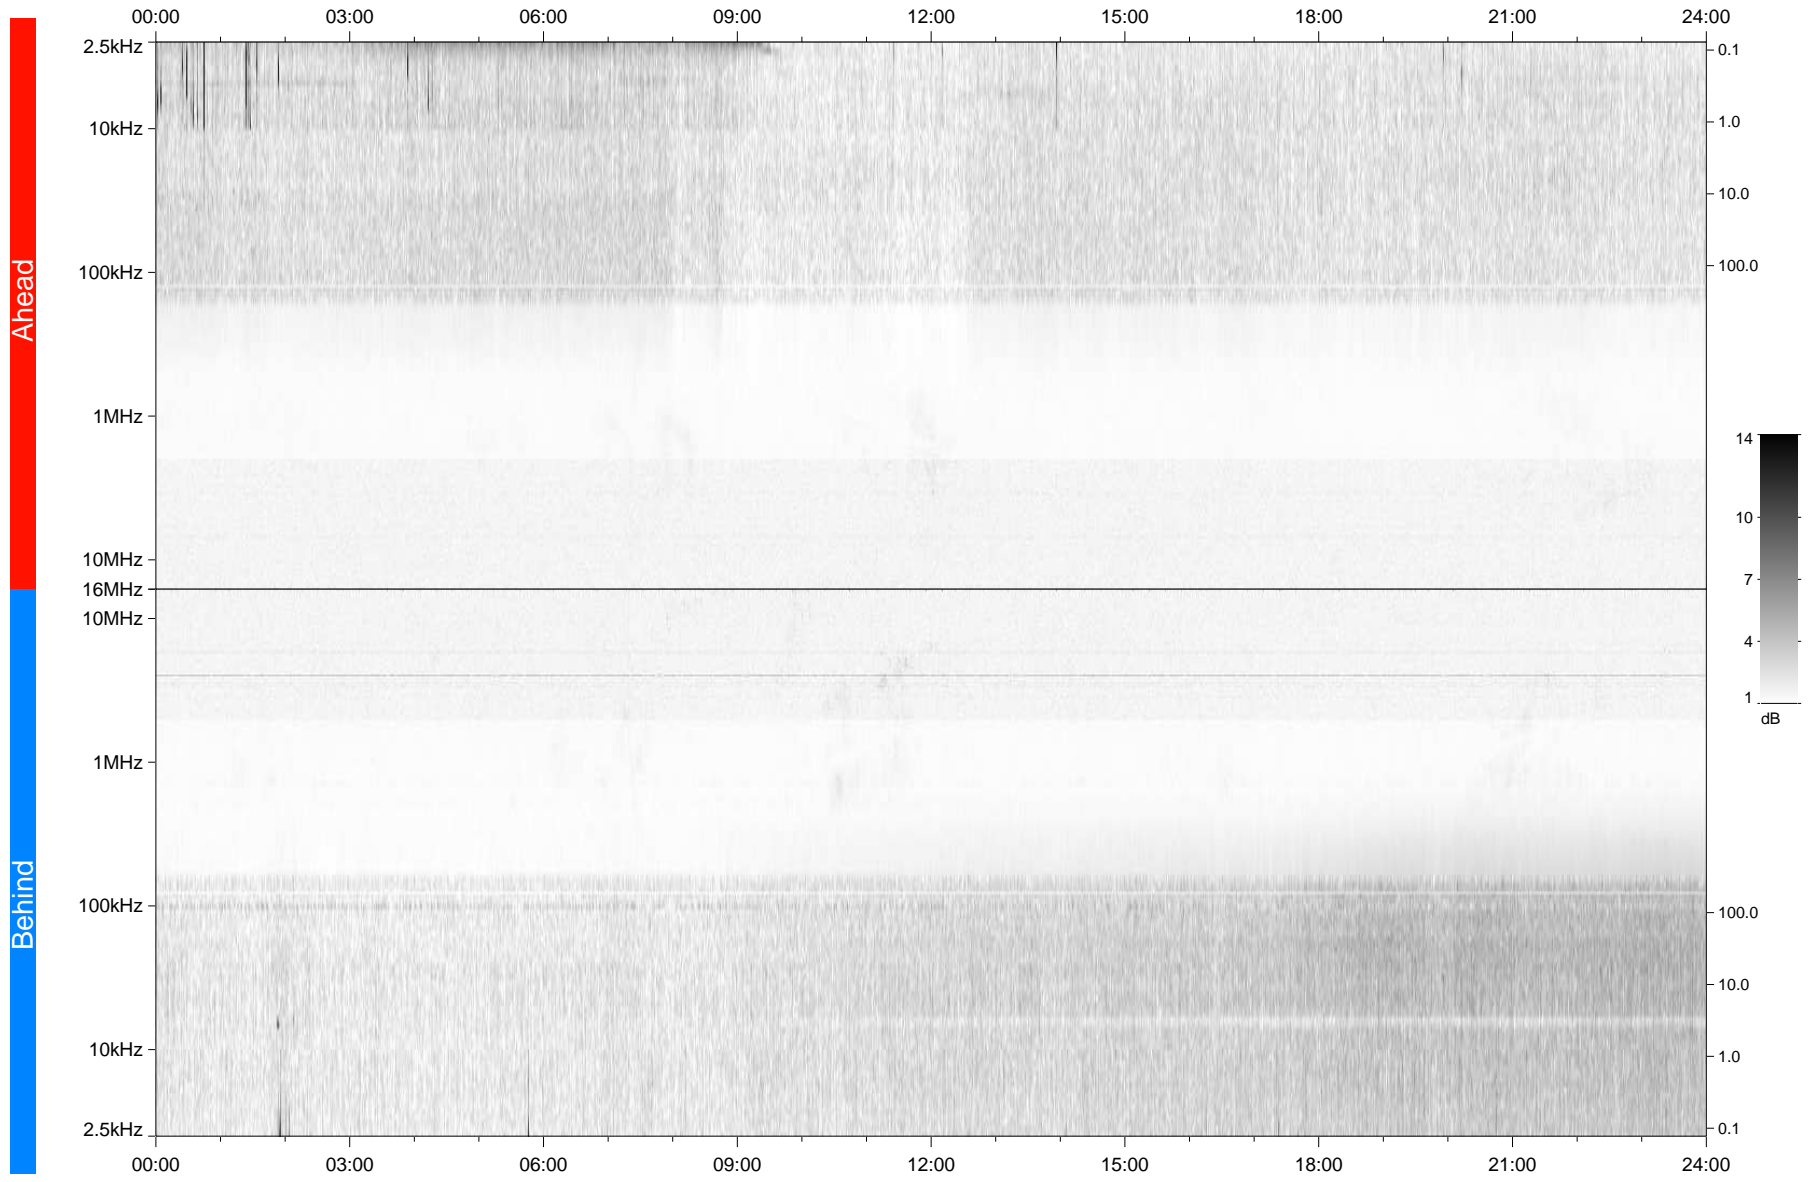

STEREO/WAVES Daily Summary - 13-Jan-2010 (DOY 013)

Ahead source file: swaves_ahead_2010_013_1_04.fin
Ahead PSE Angle: 64.2°

Behind PSE Angle: -69.3°
Behind source file: swaves_behind_2010_013_1_04.fin

Time (UTC)

file: stereo_swaves_daily-summary_gray_20100113_v04
made by: space.umn.edu on macOS with IDL 8.8.2 on 2022-10-16 01:42:05, with TLib V945 / dynspec V311