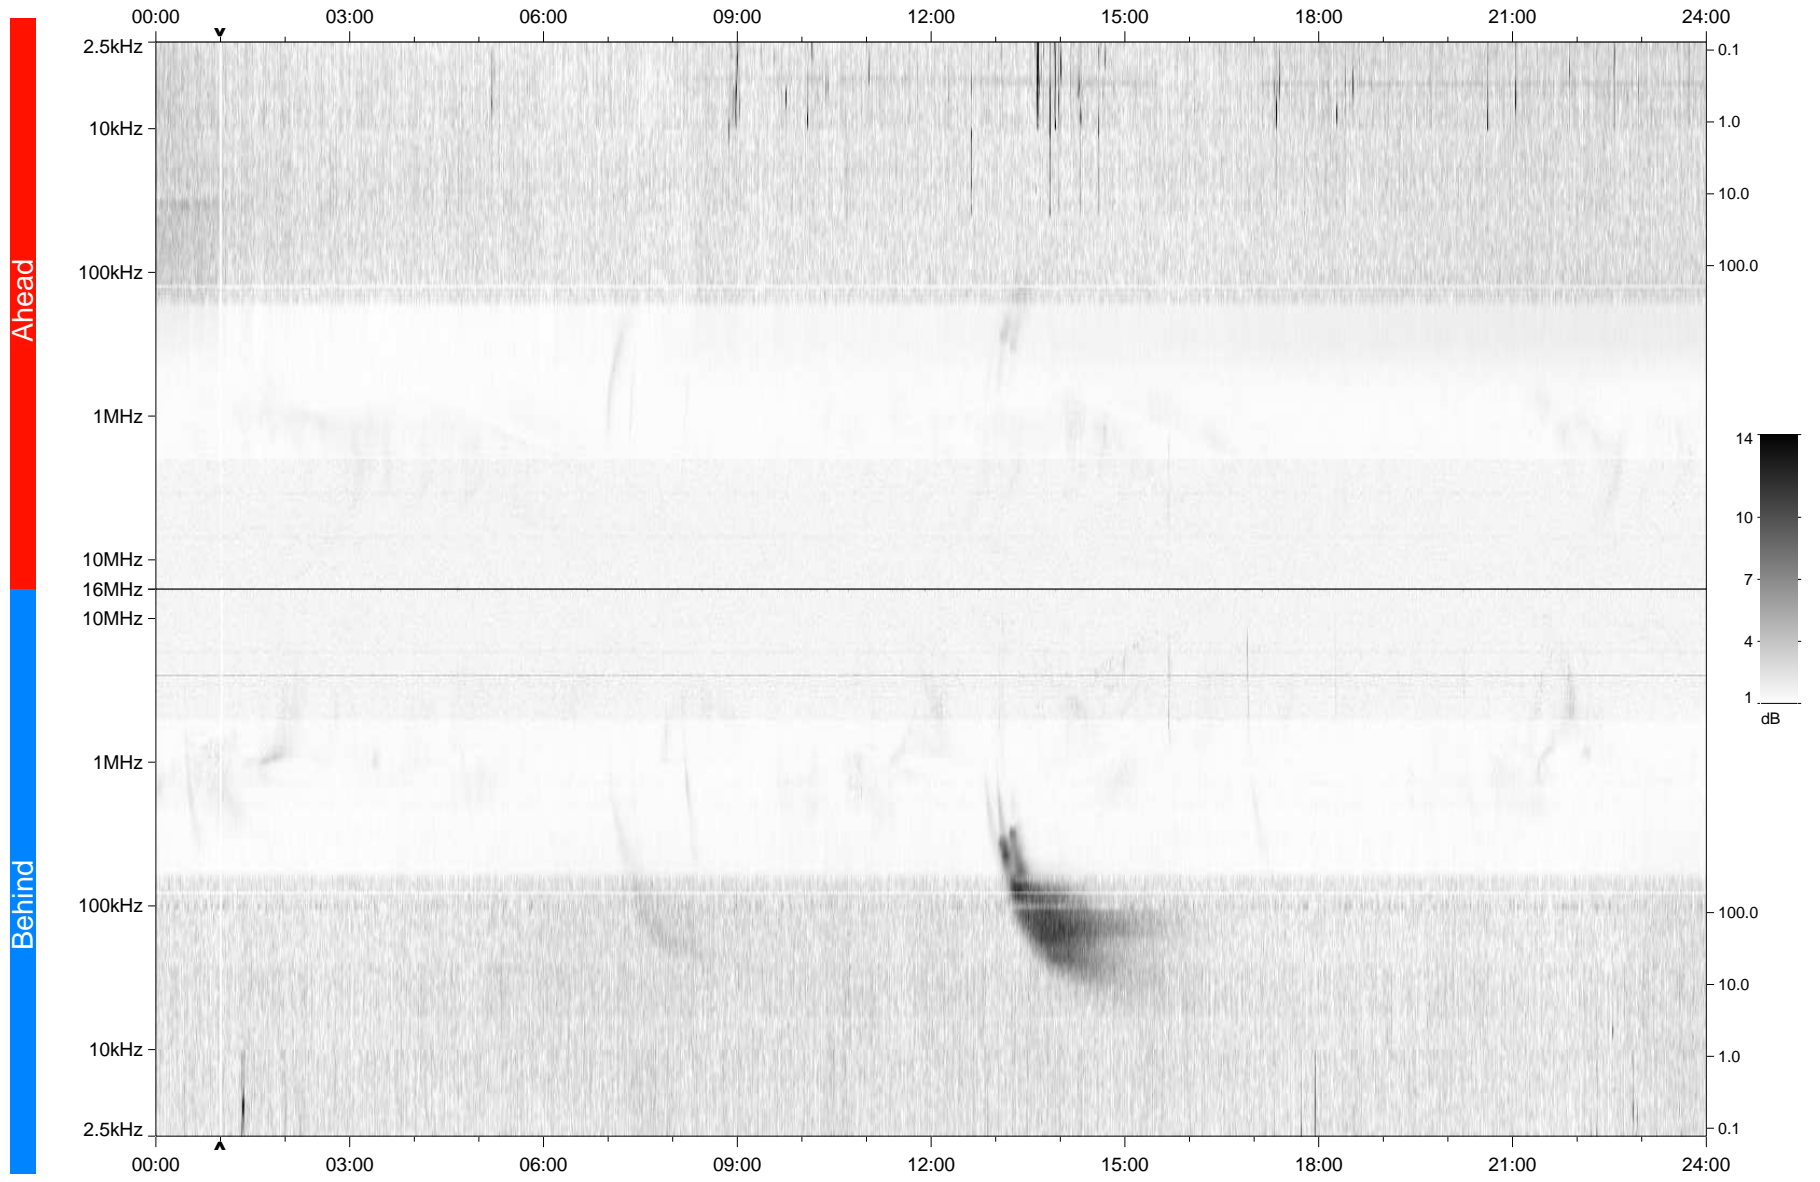

# STEREO/WAVES Daily Summary - 12-Jan-2010 (DOY 012)

Ahead source file: swaves\_ahead\_2010\_012\_1\_04.fin  
Ahead PSE Angle: 64.2°

Behind PSE Angle: -69.3°  
Behind source file: swaves\_behind\_2010\_012\_1\_04.fin

Time (UTC)

file: stereo\_swaves\_daily-summary\_gray\_20100112\_v04  
made by: space.umn.edu on macOS with IDL 8.8.2 on 2022-10-16 01:39:15, with TLib V945 / dynspec V311