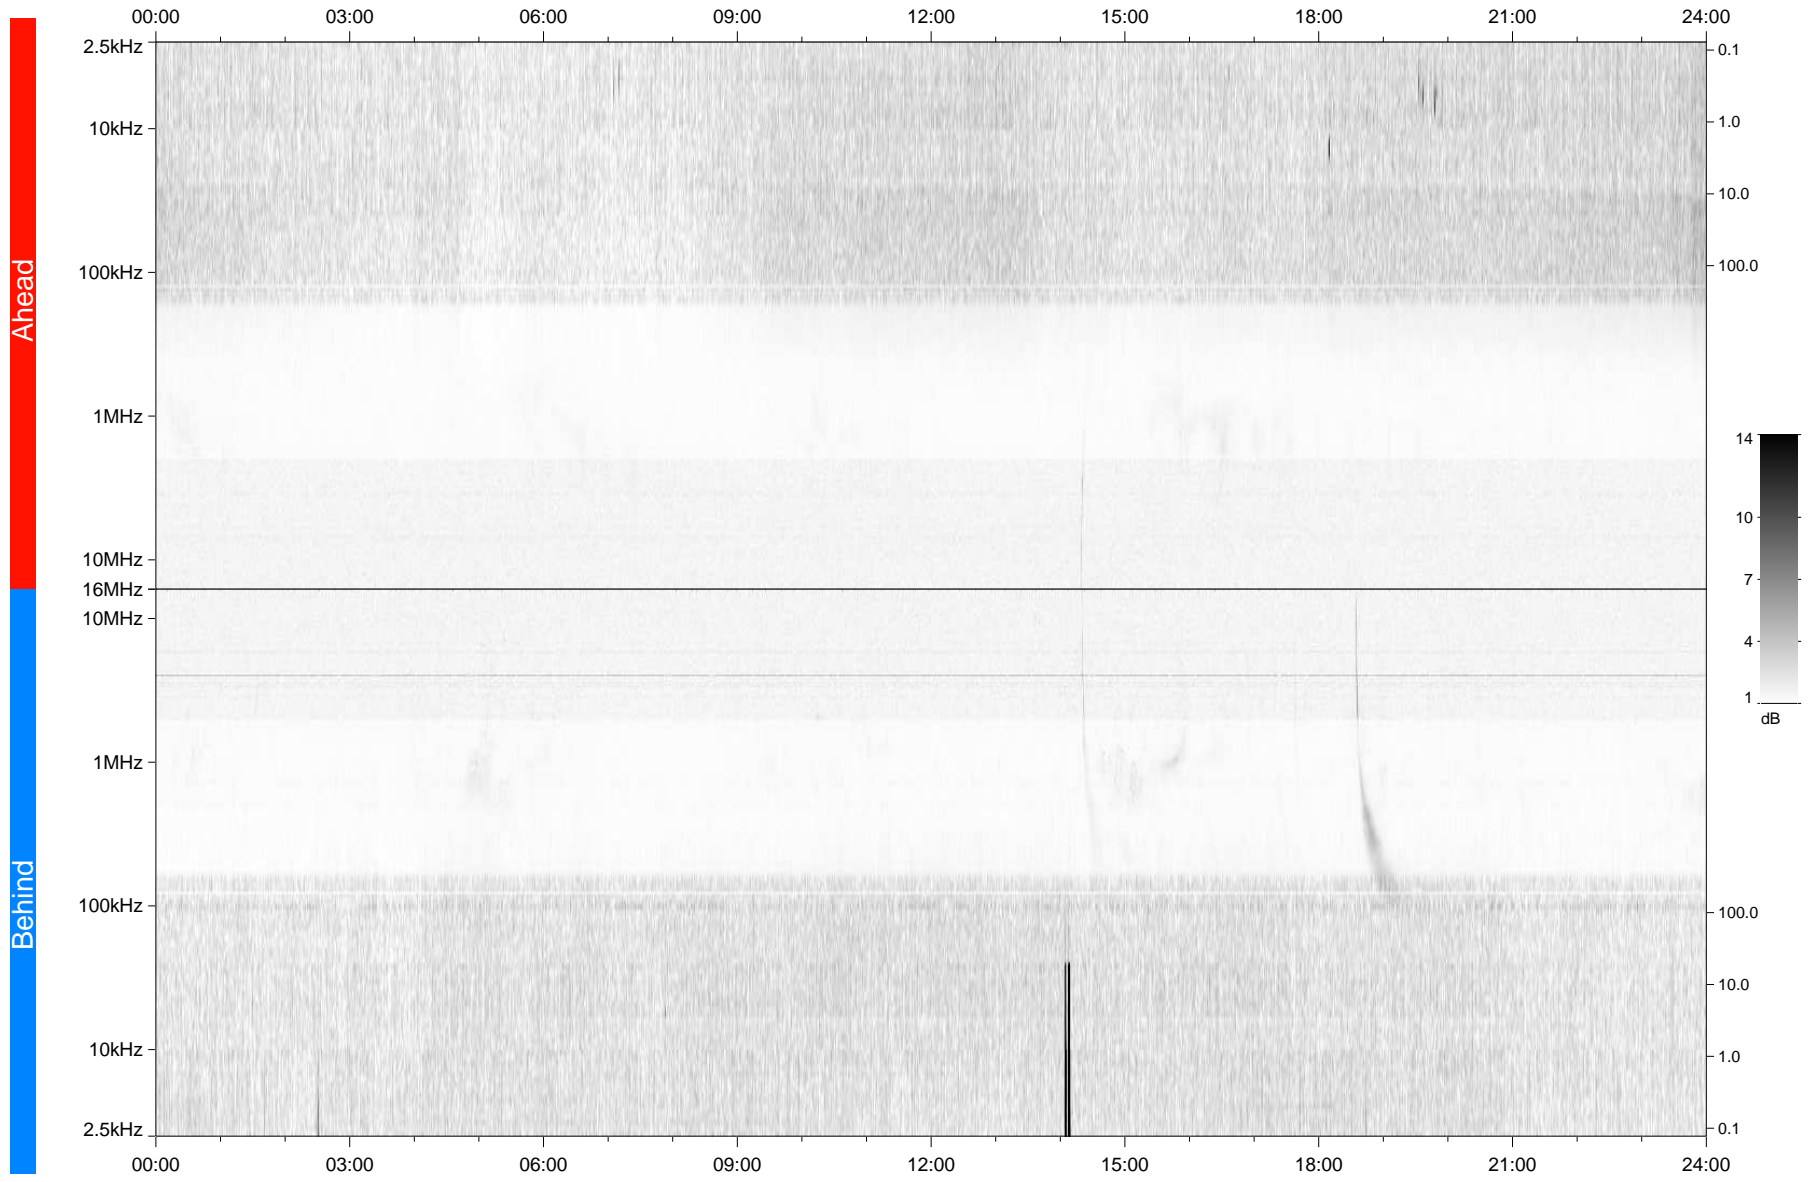

STEREO/WAVES Daily Summary - 11-Jan-2010 (DOY 011)

Ahead source file: swaves_ahead_2010_011_1_04.fin
Ahead PSE Angle: 64.3°

Behind PSE Angle: -69.1°
Behind source file: swaves_behind_2010_011_1_04.fin

Time (UTC)

file: stereo_swaves_daily-summary_gray_20100111_v04
made by: space.umn.edu on macOS with TDL 8.8.2 on 2022-10-16 01:36:25, with Tlib V945 / dynspec V311