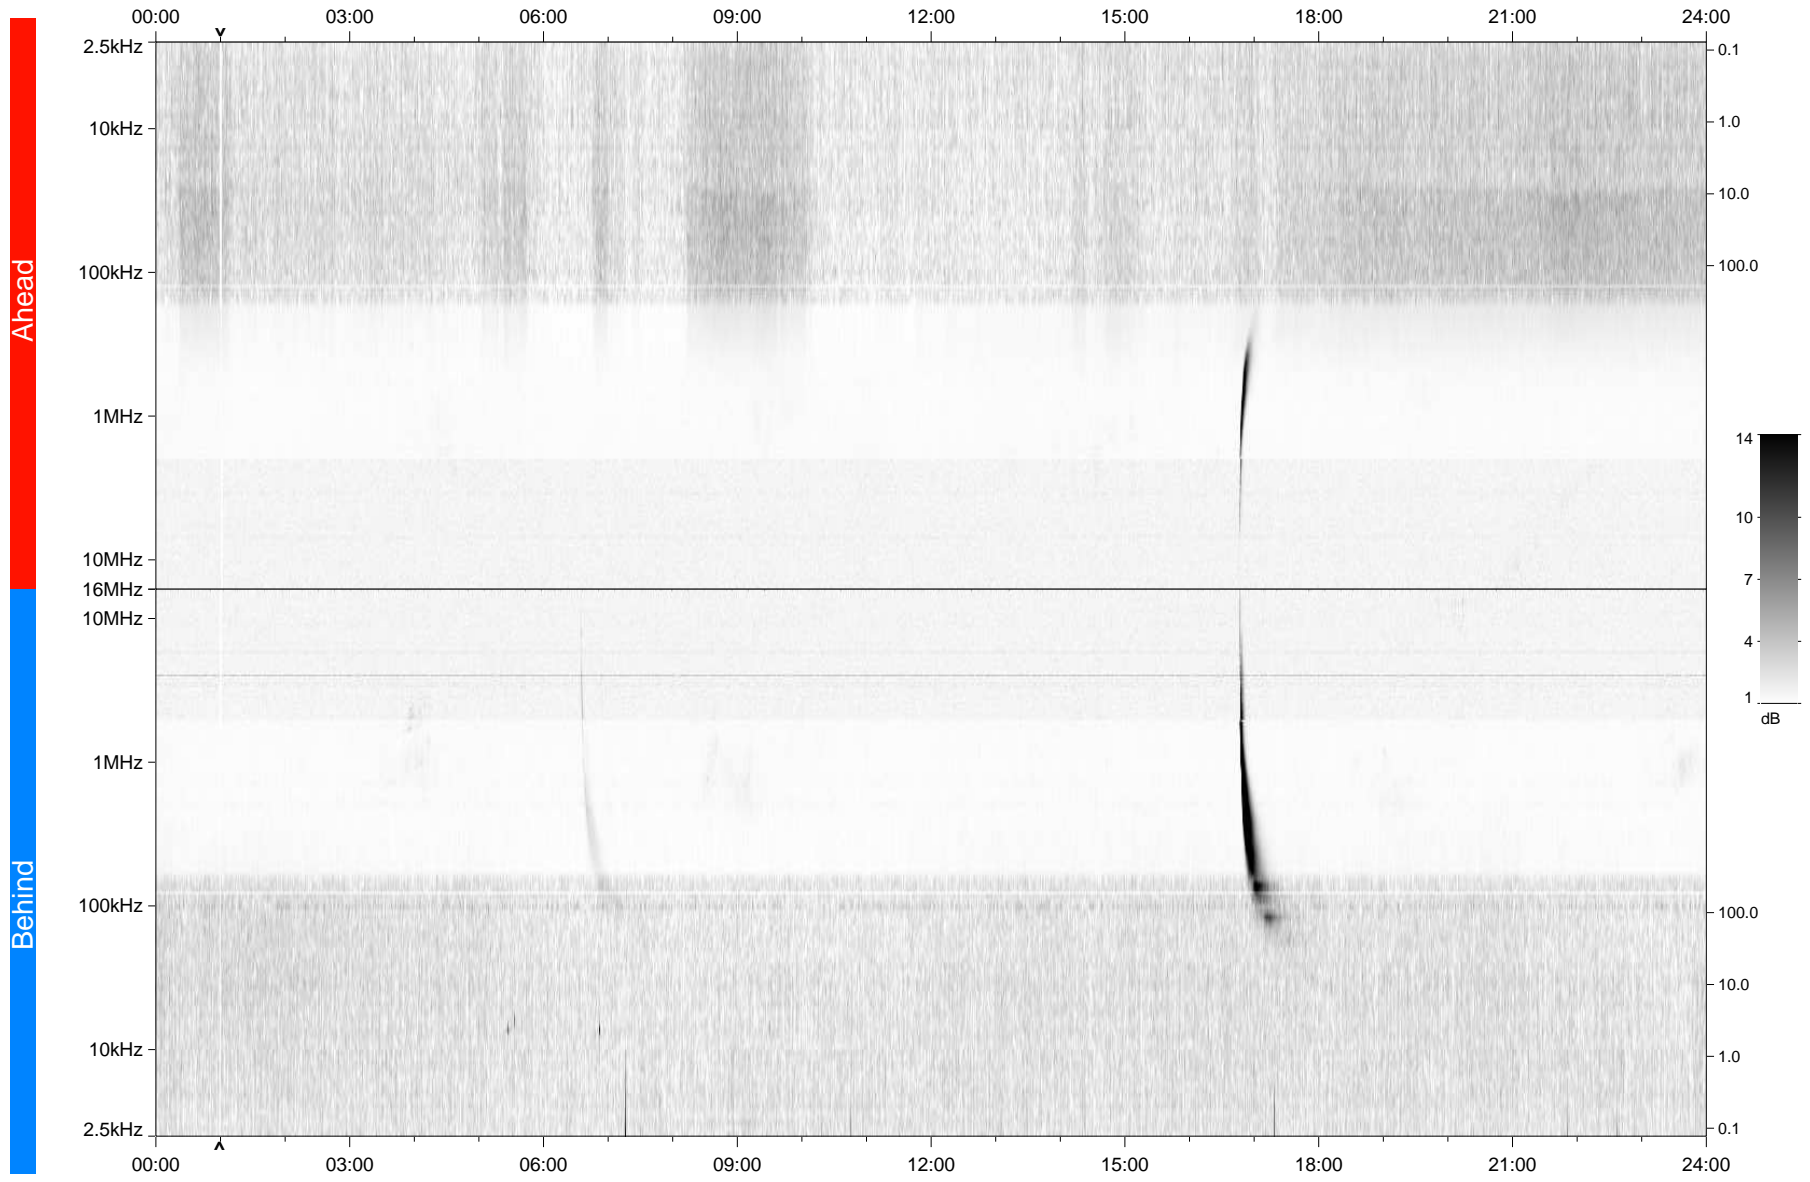

# STEREO/WAVES Daily Summary - 10-Jan-2010 (DOY 010)

Ahead source file: swaves\_ahead\_2010\_010\_1\_04.fin  
Ahead PSE Angle: 64.2°

Behind PSE Angle: -69.0°  
Behind source file: swaves\_behind\_2010\_010\_1\_04.fin

Time (UTC)

file: stereo\_swaves\_daily-summary\_gray\_20100110\_v04  
made by: space.umn.edu on macOS with TDL 8.8.2 on 2022-10-16 01:33:34, with Tlib V945 / dynspec V311