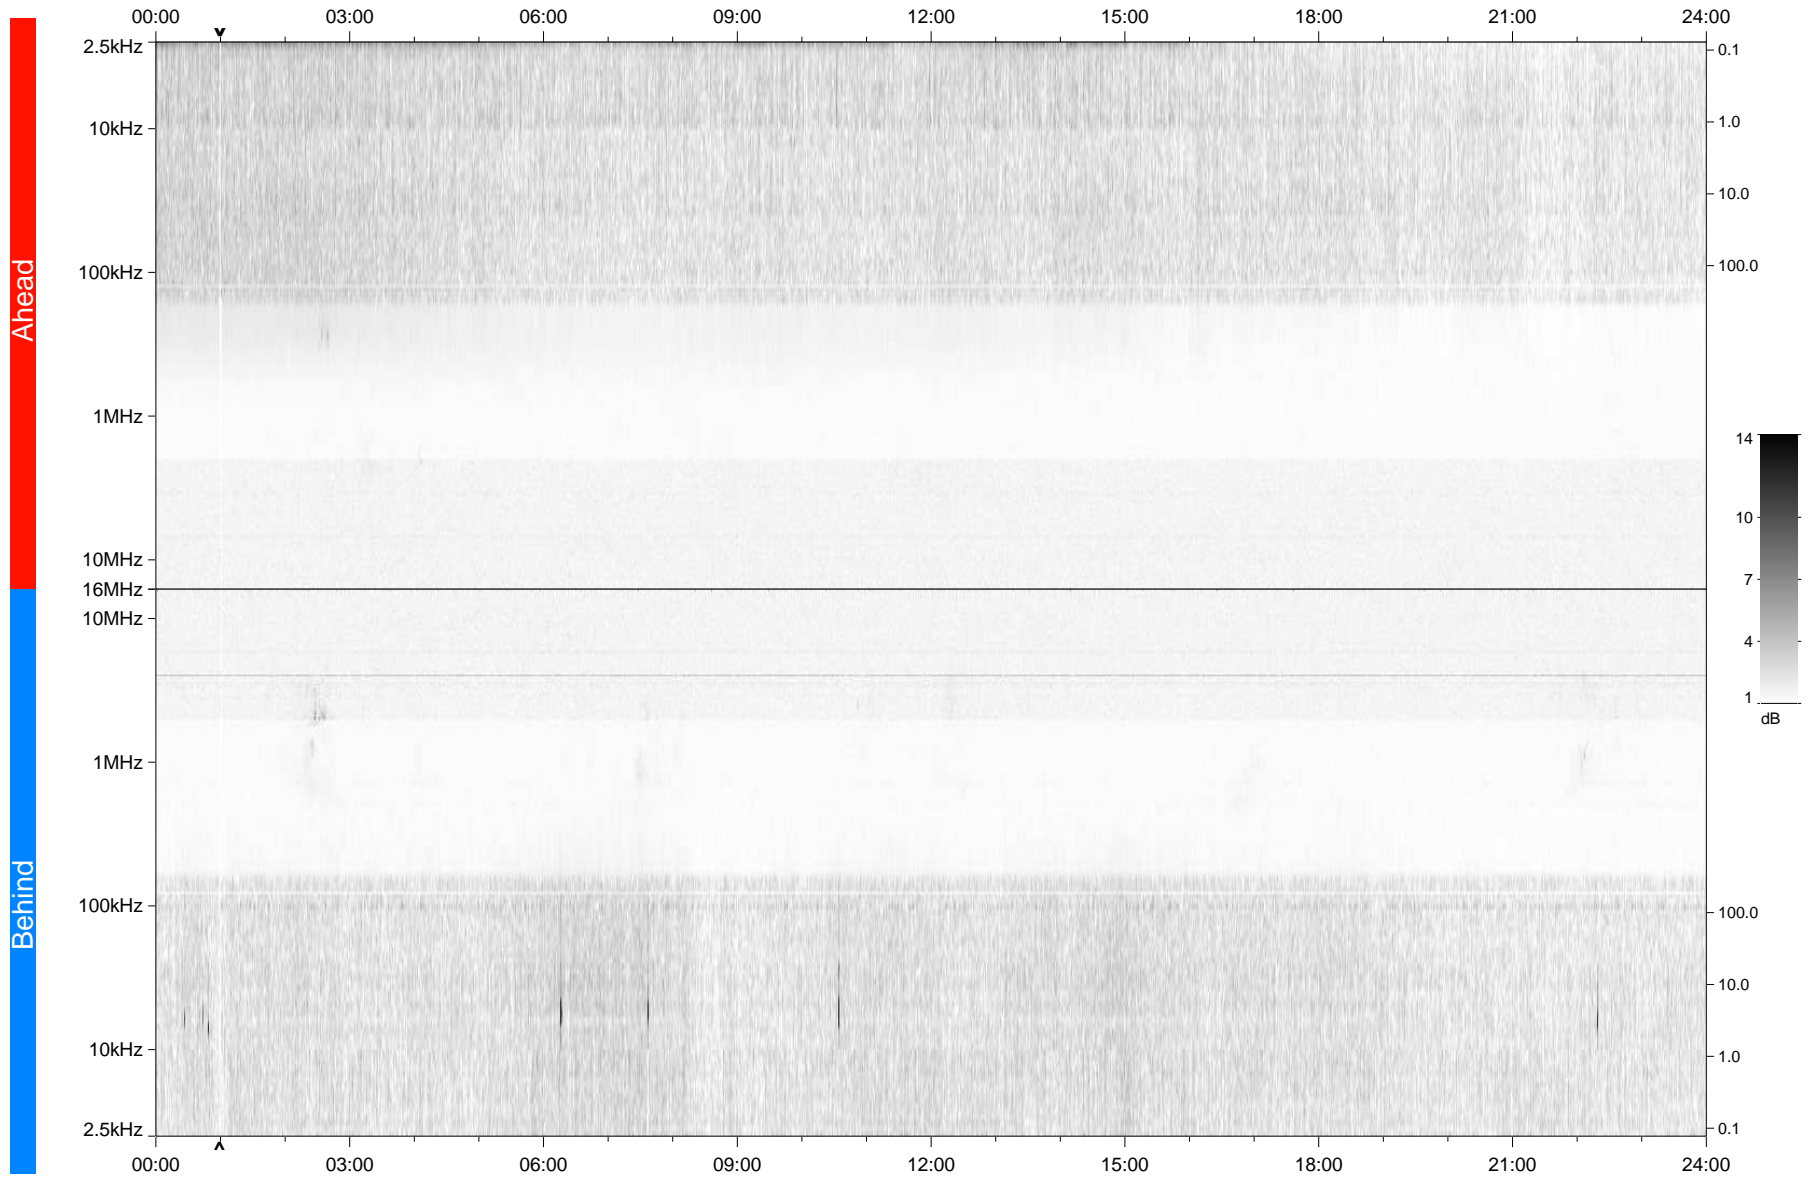

# STEREO/WAVES Daily Summary - 08-Jan-2010 (DOY 008)

Ahead source file: swaves\_ahead\_2010\_008\_1\_04.fin  
Ahead PSE Angle: 64.1°

Behind PSE Angle: -68.9°  
Behind source file: swaves\_behind\_2010\_008\_1\_04.fin

Time (UTC)

file: stereo\_swaves\_daily-summary\_gray\_20100108\_v04  
made by: space.umn.edu on macOS with TDL 8.8.2 on 2022-10-16 01:27:52, with TLib V945 / dynspec V311