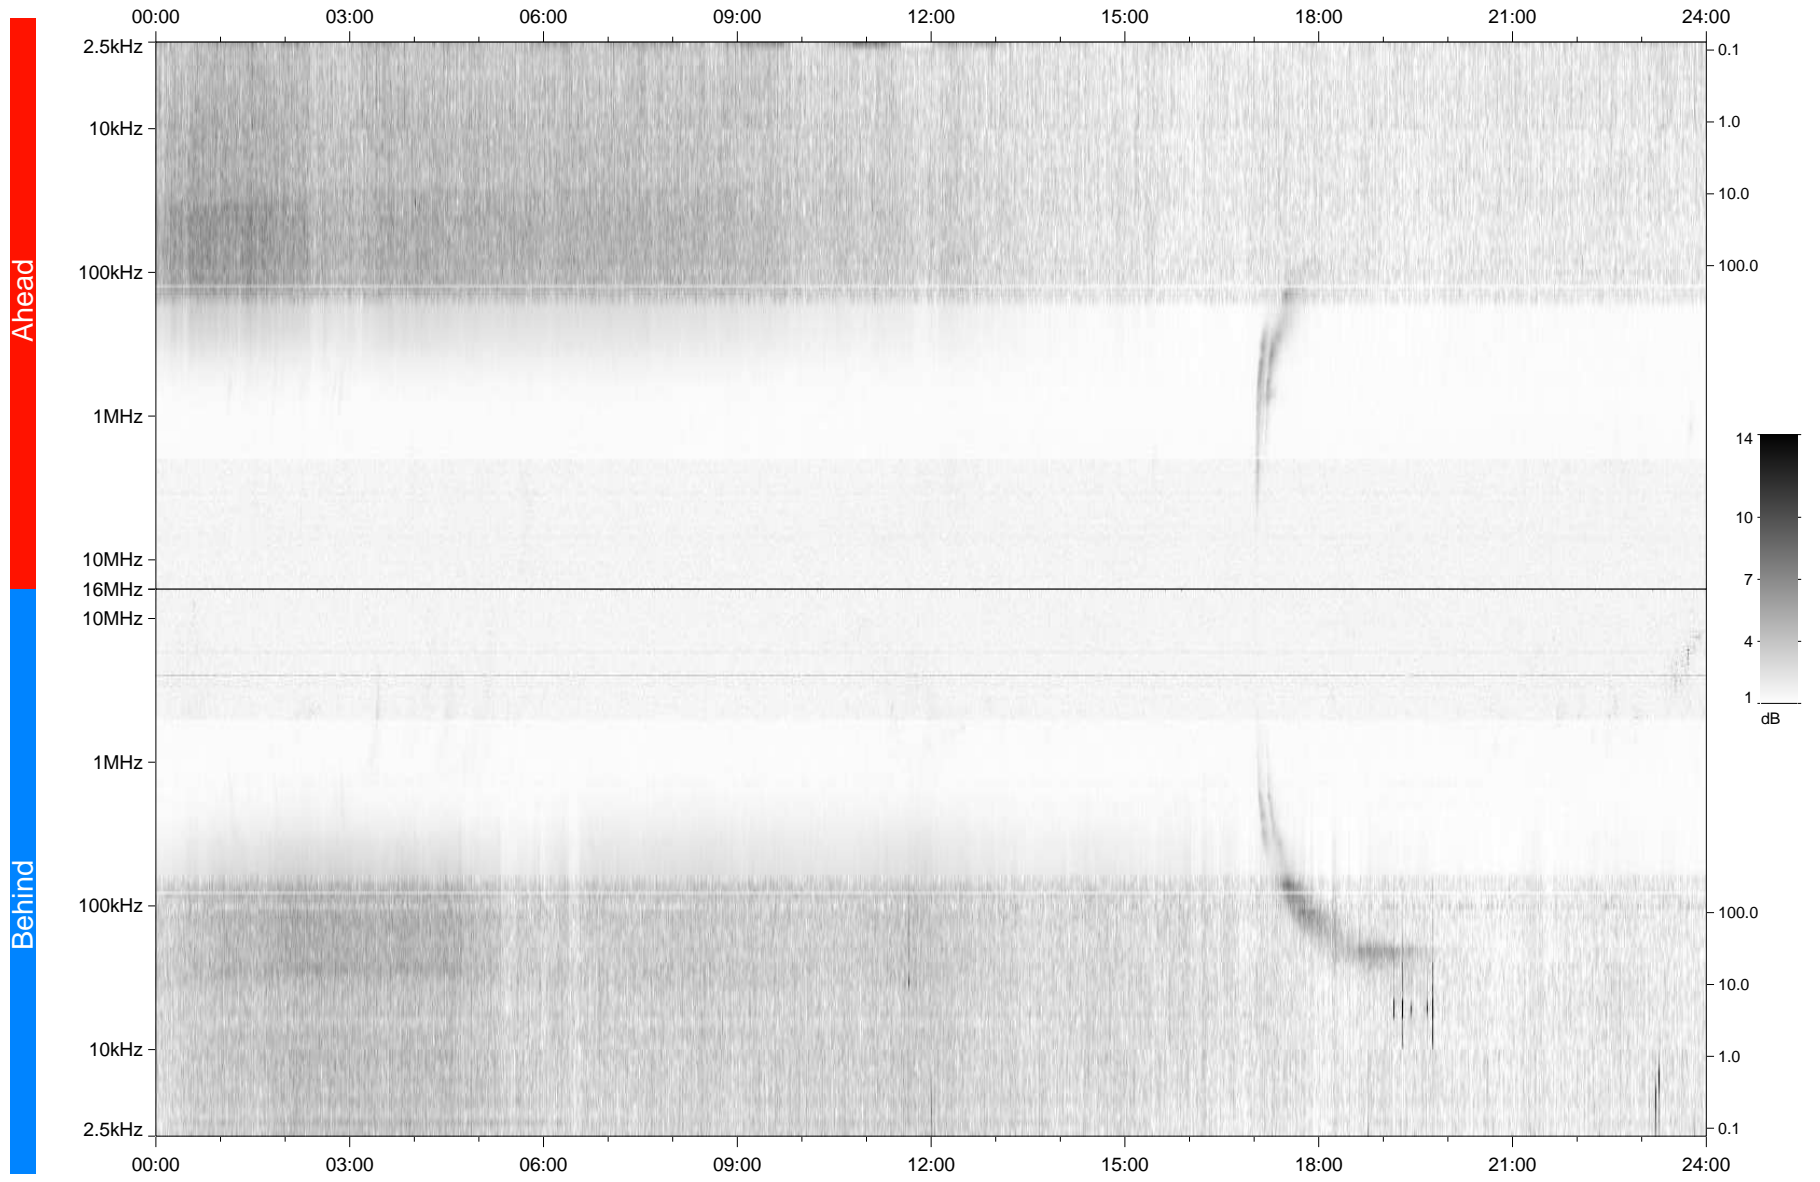

# STEREO/WAVES Daily Summary - 01-Jan-2010 (DOY 001)

Ahead source file: swaves\_ahead\_2010\_001\_1\_04.fin  
Ahead PSE Angle: 64.0°

Behind PSE Angle: -68.3°  
Behind source file: swaves\_behind\_2010\_001\_1\_04.fin

Time (UTC)

file: stereo\_swaves\_daily-summary\_gray\_20100101\_v04  
made by: space.umn.edu on macOS with IDL 8.8.2 on 2022-10-16 01:07:59, with TLib V945 / dynspec V311