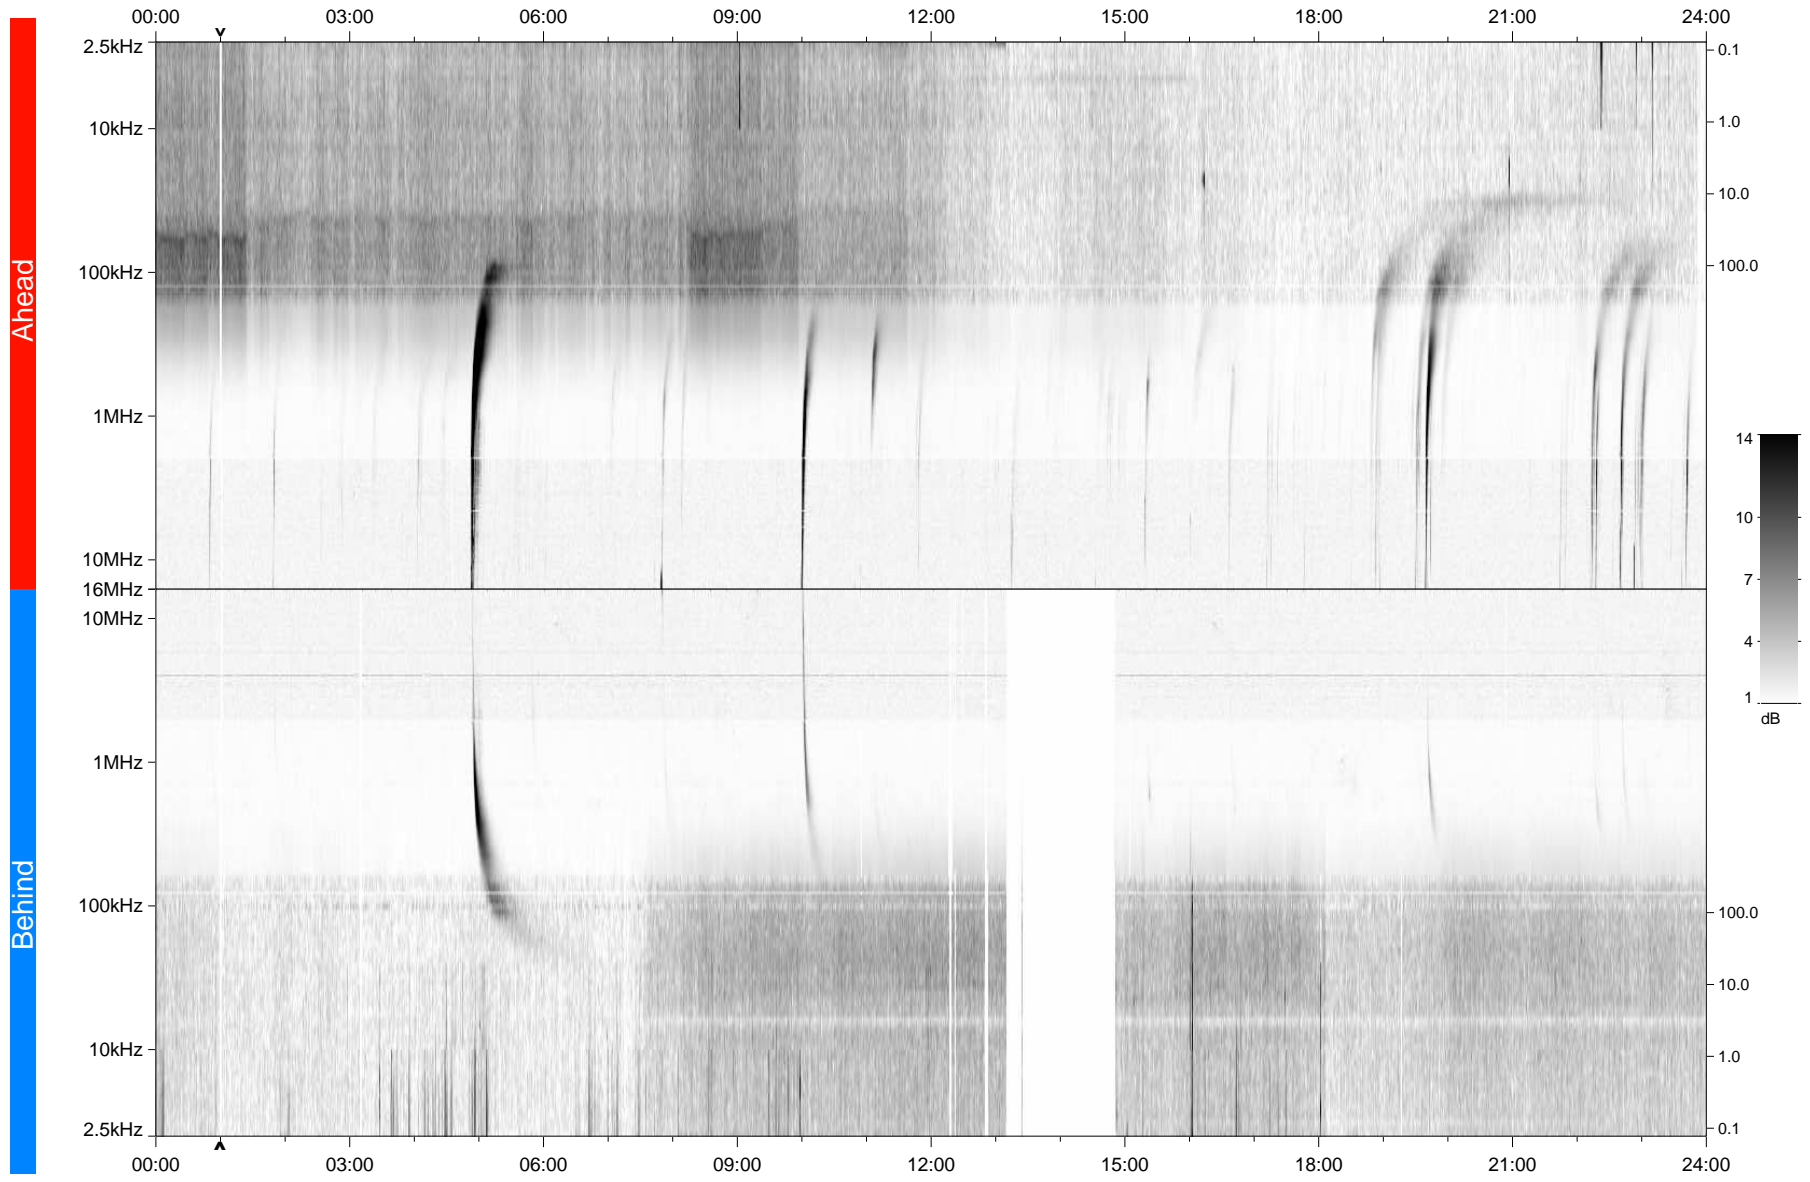

STEREO/WAVES Daily Summary - 22-Dec-2009 (DOY 356)

Ahead source file: swaves_ahead_2009_356_1_05.fin
Ahead PSE Angle: 63.8°

Behind PSE Angle: -67.3°
Behind source file: swaves_behind_2009_356_1_05.fin

Time (UTC)

file: stereo_swaves_daily-summary_gray_20091222_v04
made by: space.umn.edu on macOS with TDL 8.8.2 on 2022-10-17 17:40:56, with Tlib V945 / dynspec V311