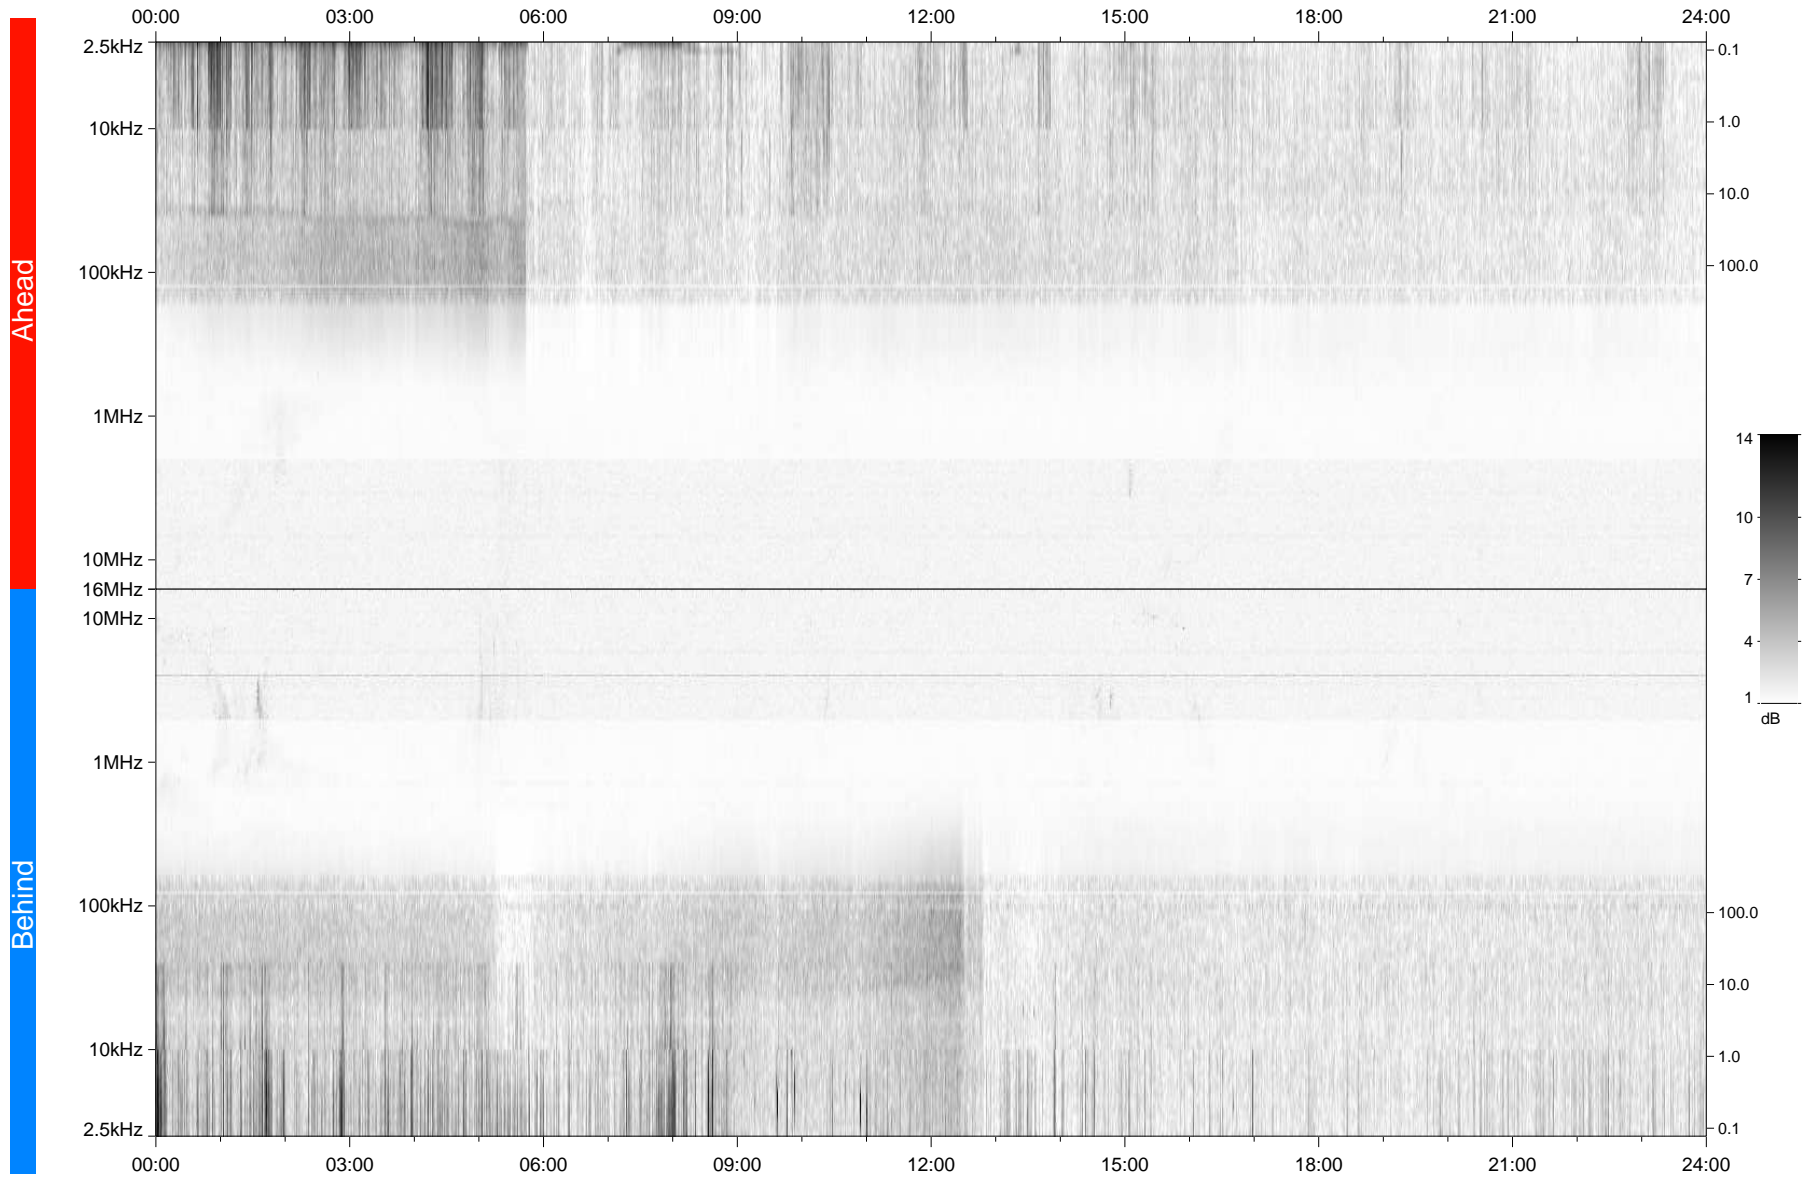

# STEREO/WAVES Daily Summary - 23-Nov-2009 (DOY 327)

Ahead source file: swaves\_ahead\_2009\_327\_1\_04.fin  
Ahead PSE Angle: 63.4°

Behind PSE Angle: -63.9°  
Behind source file: swaves\_behind\_2009\_327\_1\_04.fin

Time (UTC)

file: stereo\_swaves\_daily-summary\_gray\_20091123\_v04  
made by: space.umn.edu on macOS with IDL 8.8.2 on 2022-10-17 16:18:40, with Tlib V945 / dynspec V311