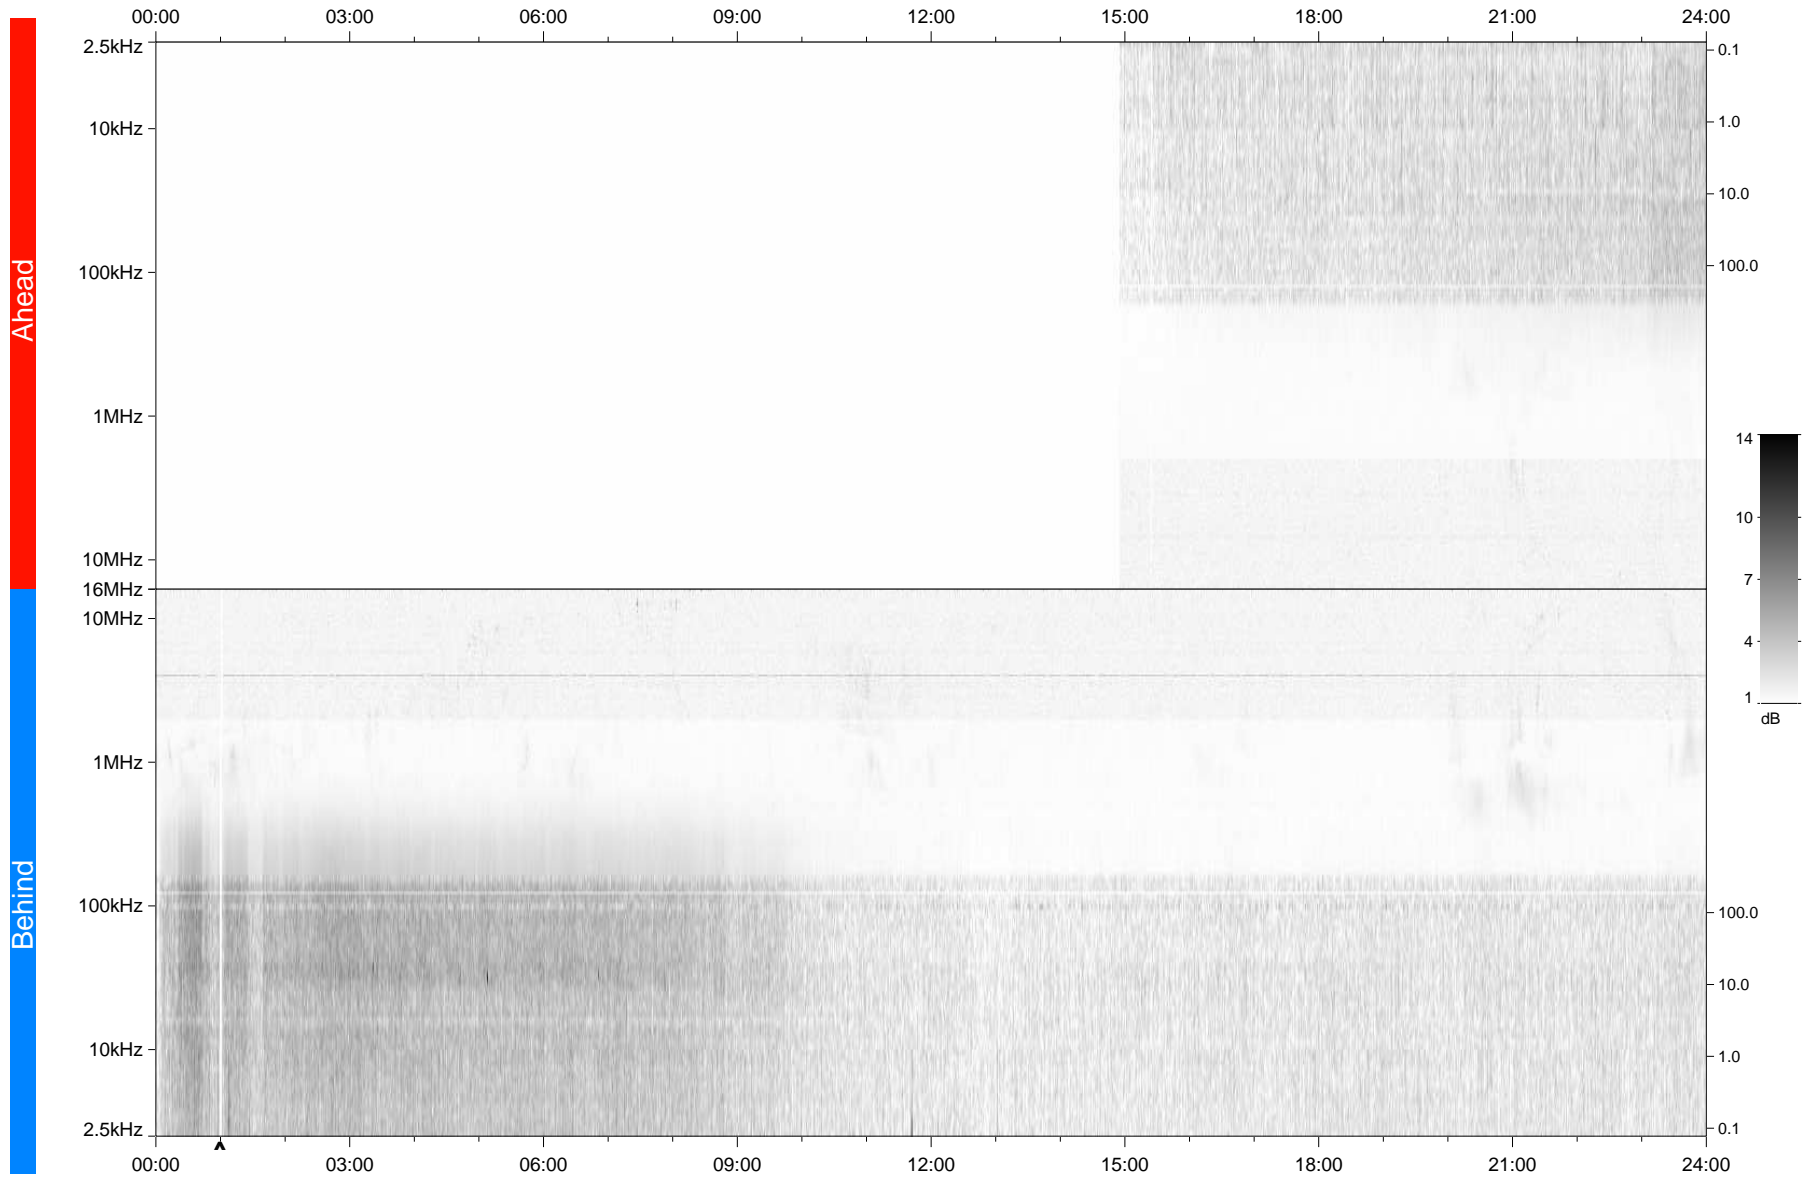

# STEREO/WAVES Daily Summary - 07-Oct-2009 (DOY 280)

Ahead source file: swaves\_ahead\_2009\_280\_1\_04.fin  
Ahead PSE Angle: 61.6°

Behind PSE Angle: -57.6°  
Behind source file: swaves\_behind\_2009\_280\_1\_04.fin

Time (UTC)

file: stereo\_swaves\_daily-summary\_gray\_20091007\_v04  
made by: space.umn.edu on macOS with TDL 8.8.2 on 2022-10-17 14:02:48, with TLib V945 / dynspec V311