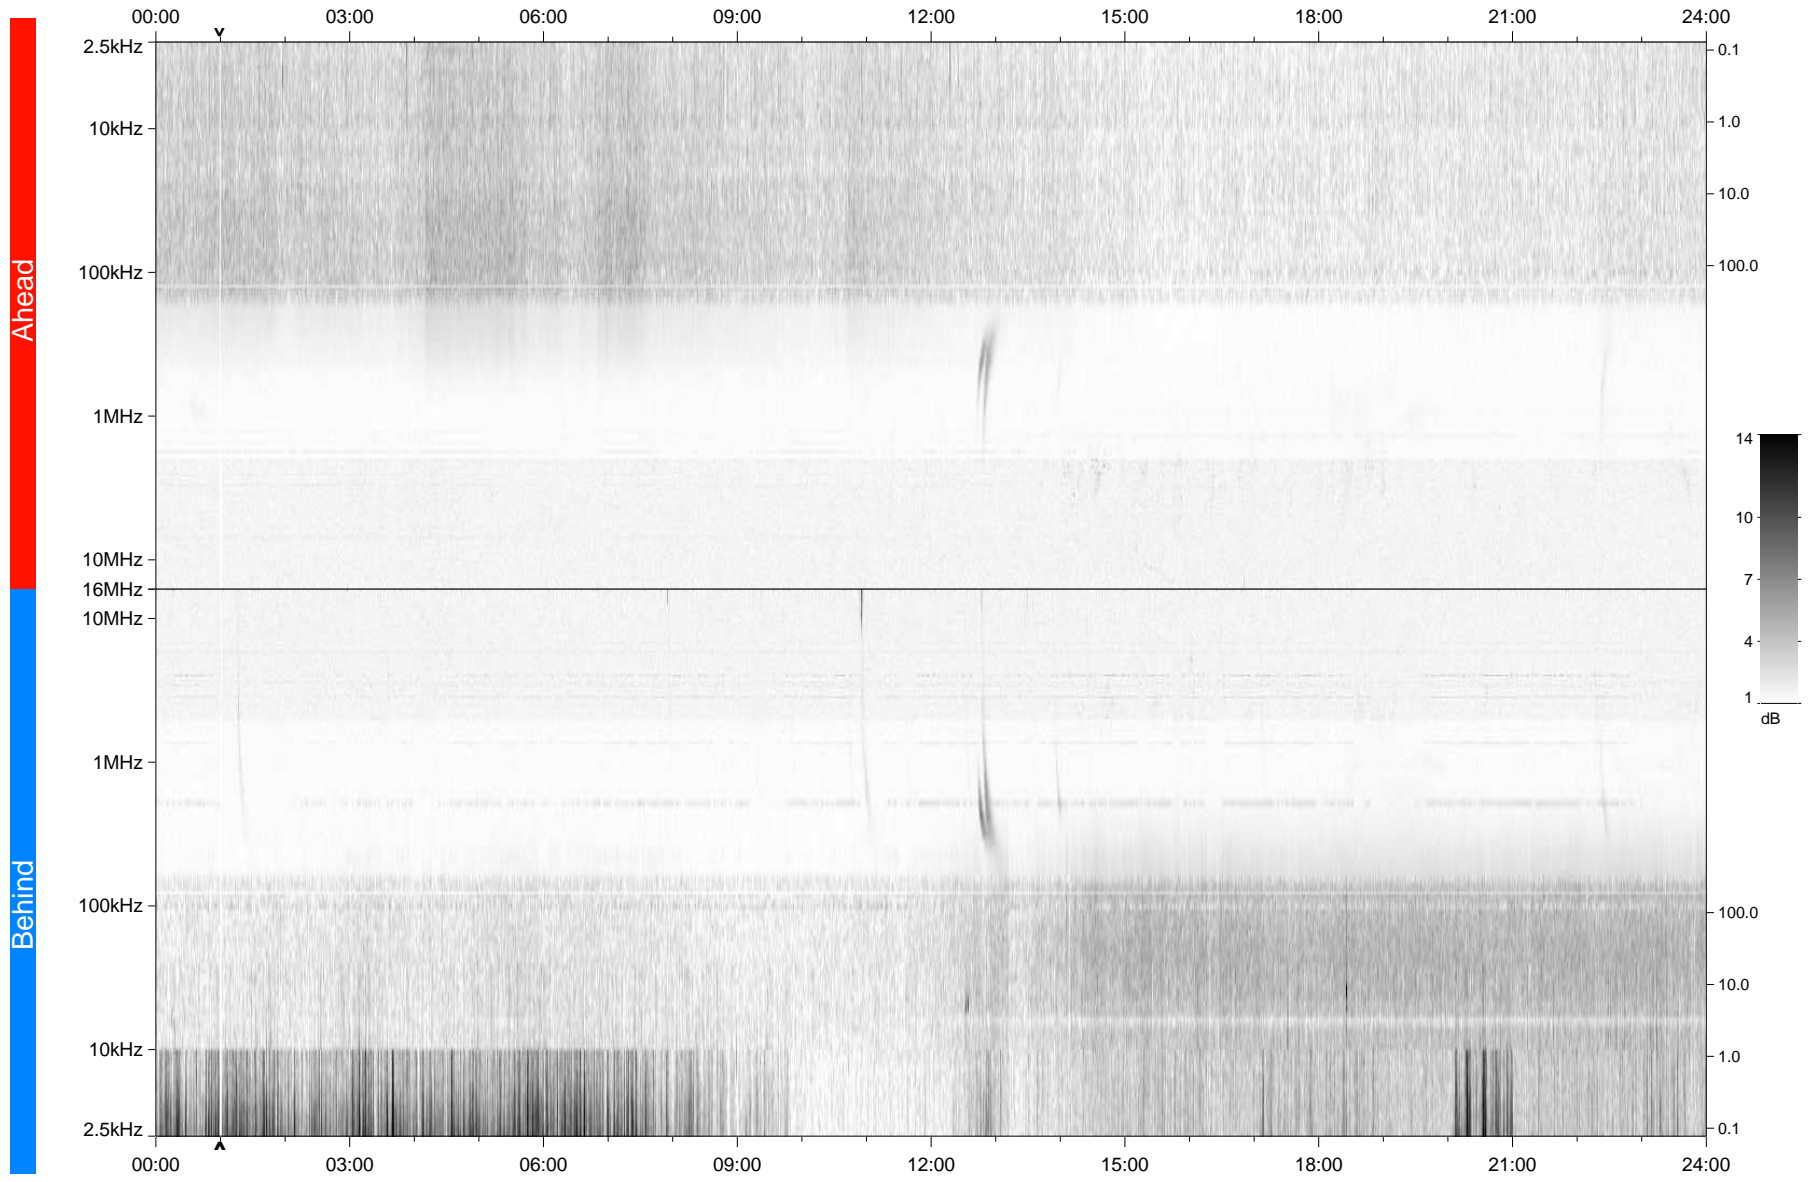

# STEREO/WAVES Daily Summary - 04-May-2009 (DOY 124)

Ahead source file: swaves\_ahead\_2009\_124\_1\_04.fin  
Ahead PSE Angle: -47.9°

Behind PSE Angle: -47.0°  
Behind source file: swaves\_behind\_2009\_124\_1\_04.fin

Time (UTC)

file: stereo\_swaves\_daily-summary\_gray\_20090504\_v04  
made by: space.umn.edu on macOS with IDL 8.8.2 on 2022-10-17 06:43:21, with TLib V945 / dynspec V311