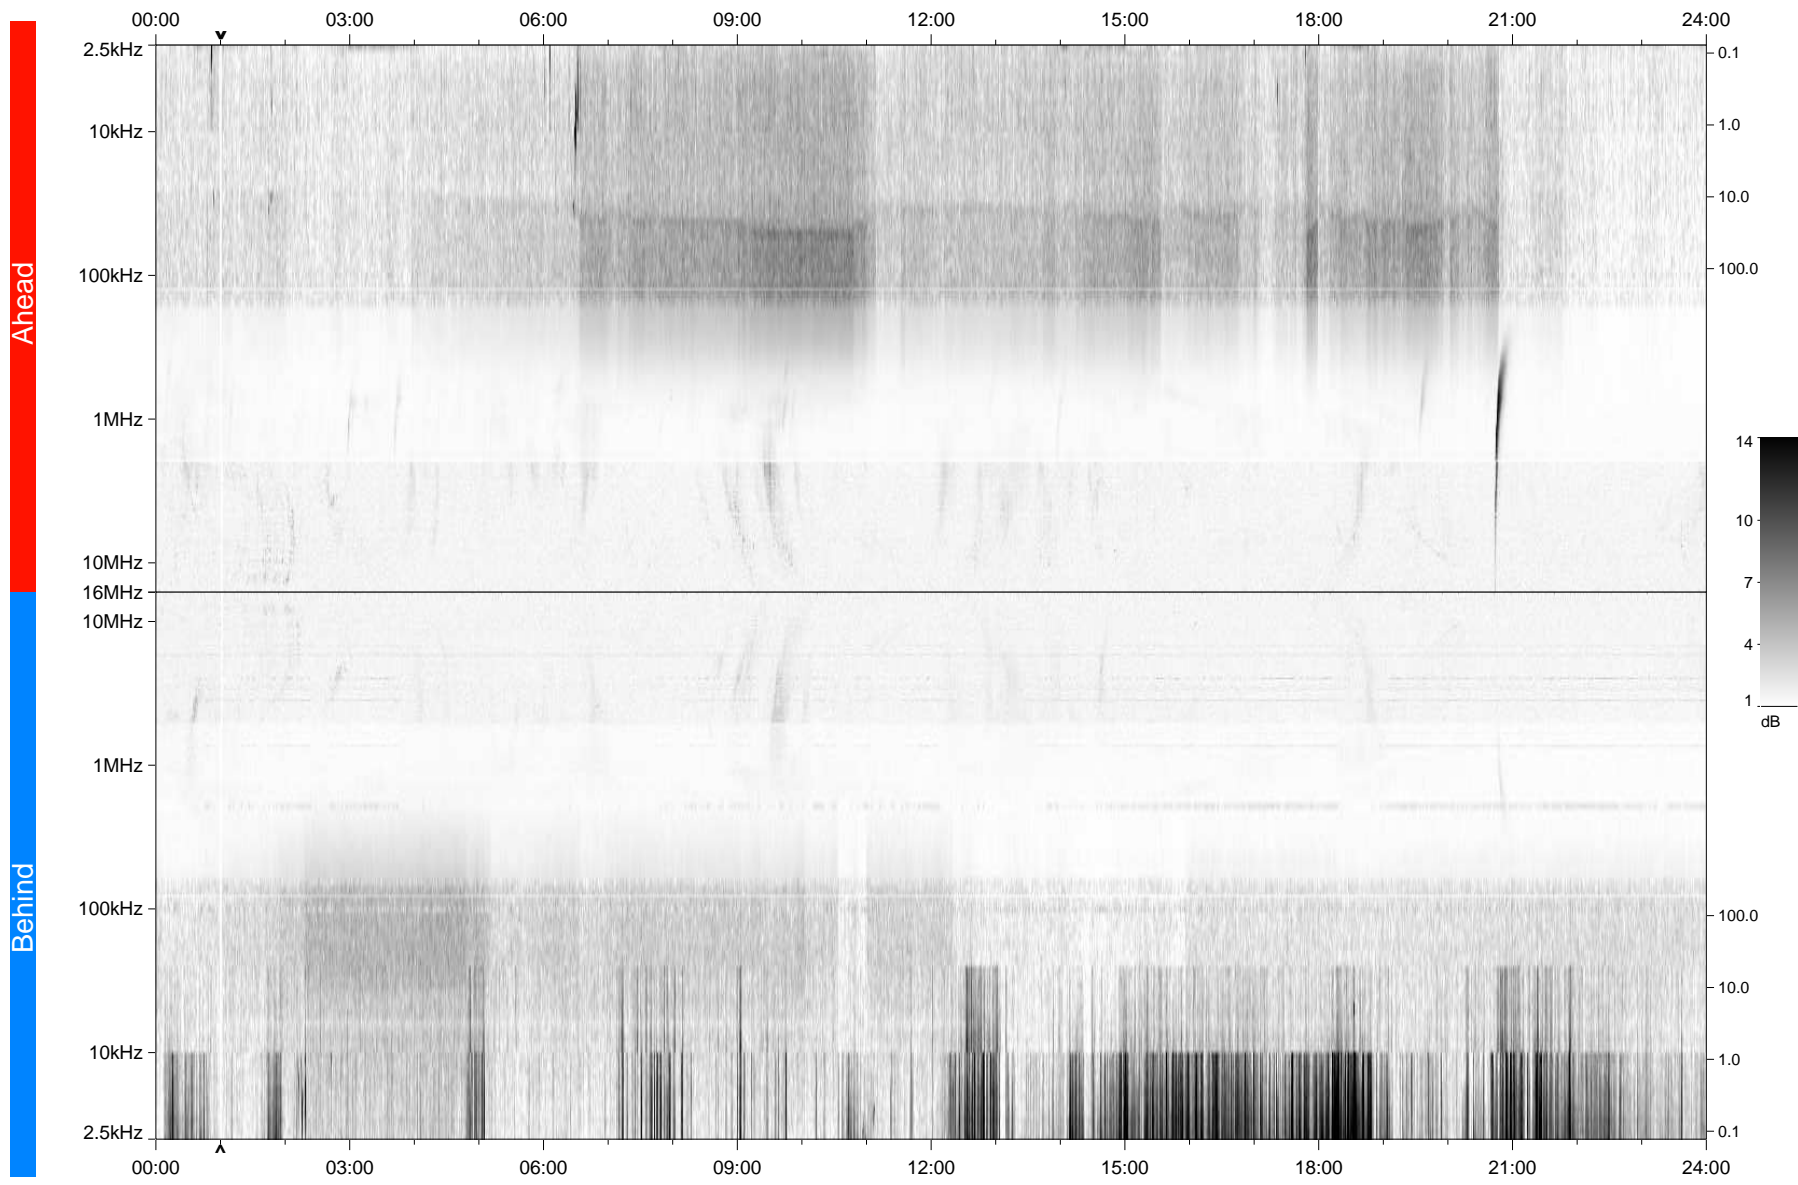

# STEREO/WAVES Daily Summary - 30-Apr-2009 (DOY 120)

Ahead source file: swaves\_ahead\_2009\_120\_1\_05.fin  
Ahead PSE Angle: -47.6°

Behind PSE Angle: -47.0°  
Behind source file: swaves\_behind\_2009\_120\_1\_04.fin

Time (UTC)

file: stereo\_swaves\_daily-summary\_gray\_20090430\_v04  
made by: space.umn.edu on macOS with TDL 8.8.2 on 2022-10-17 06:31:57, with TLib V945 / dynspec V311