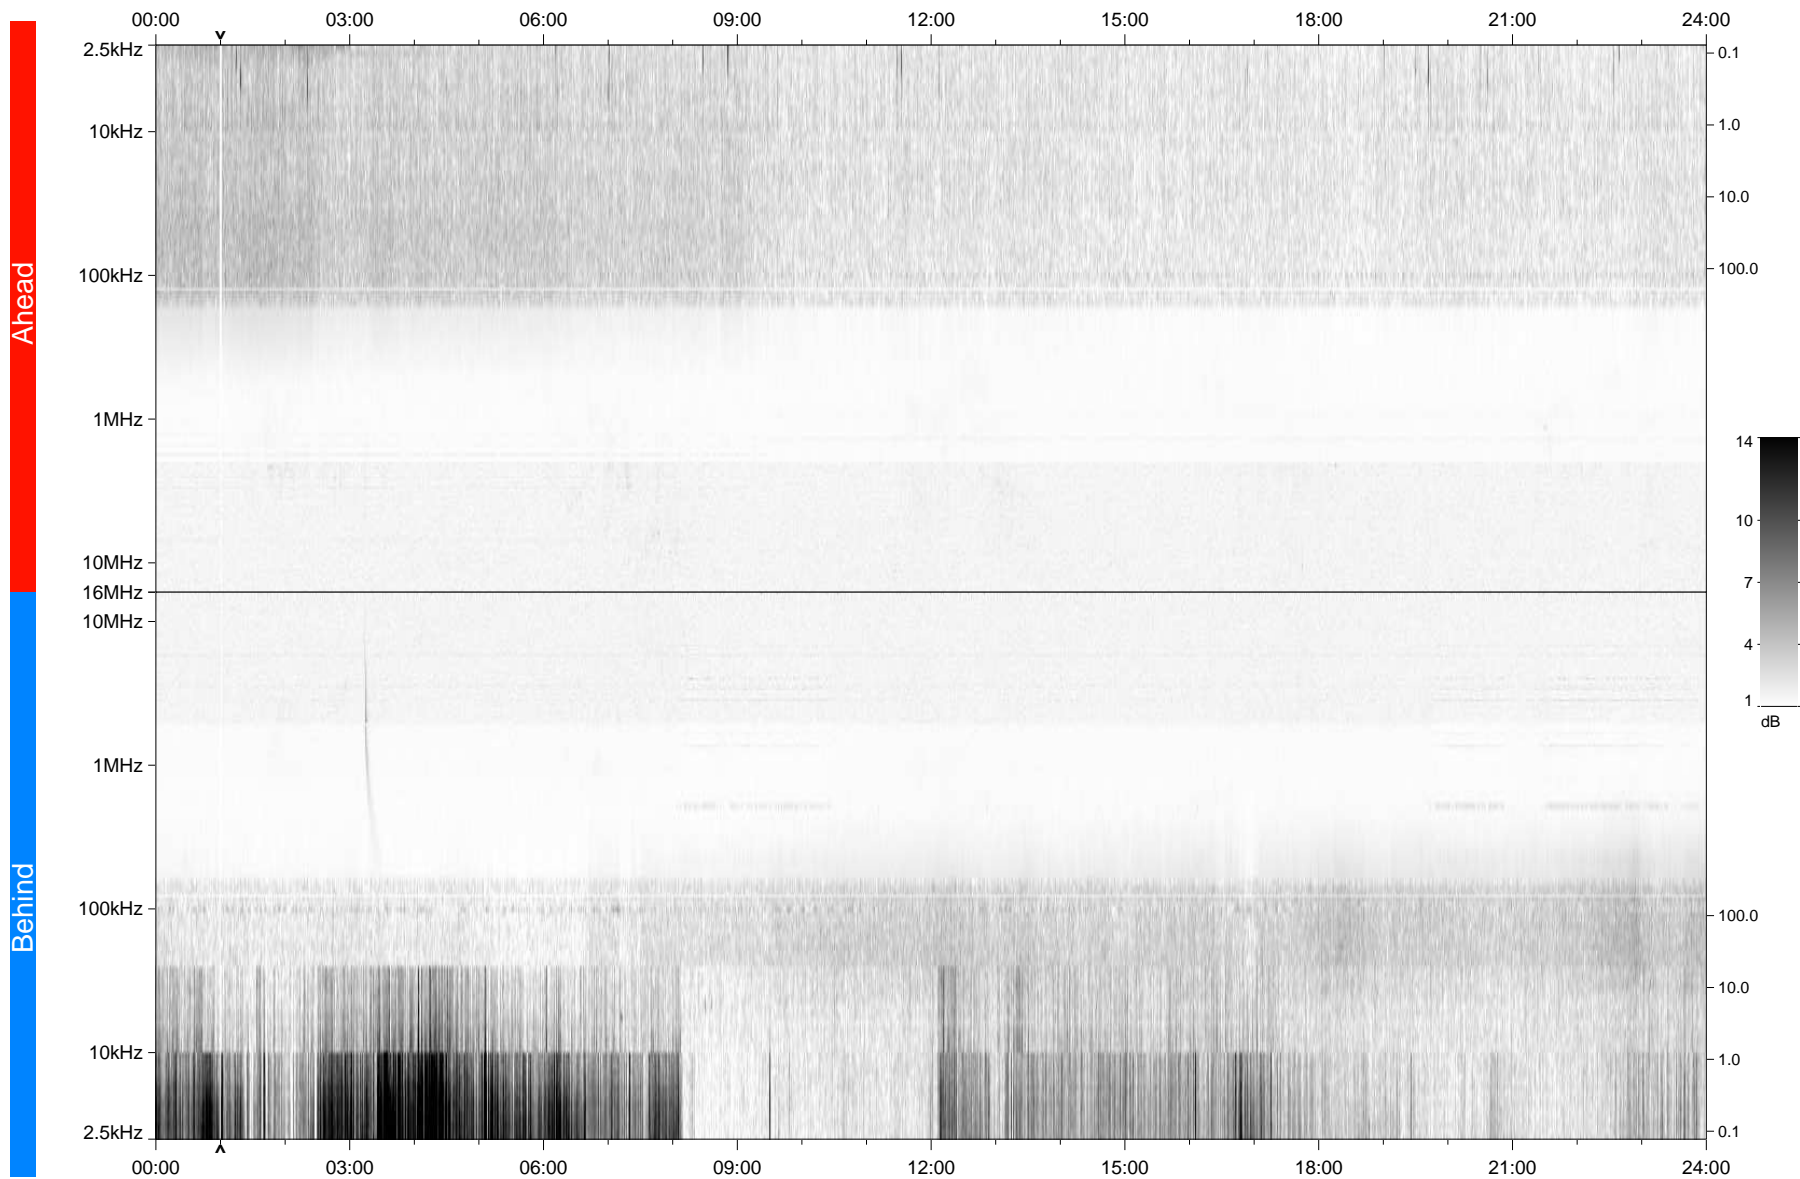

# STEREO/WAVES Daily Summary - 26-Apr-2009 (DOY 116)

Ahead source file: swaves\_ahead\_2009\_116\_1\_04.fin  
Ahead PSE Angle: -47.3°

Behind PSE Angle: -47.0°  
Behind source file: swaves\_behind\_2009\_116\_1\_04.fin

Time (UTC)

file: stereo\_swaves\_daily-summary\_gray\_20090426\_v04  
made by: space.umn.edu on macOS with TDL 8.8.2 on 2022-10-17 06:20:54, with Tlib V945 / dynspec V311