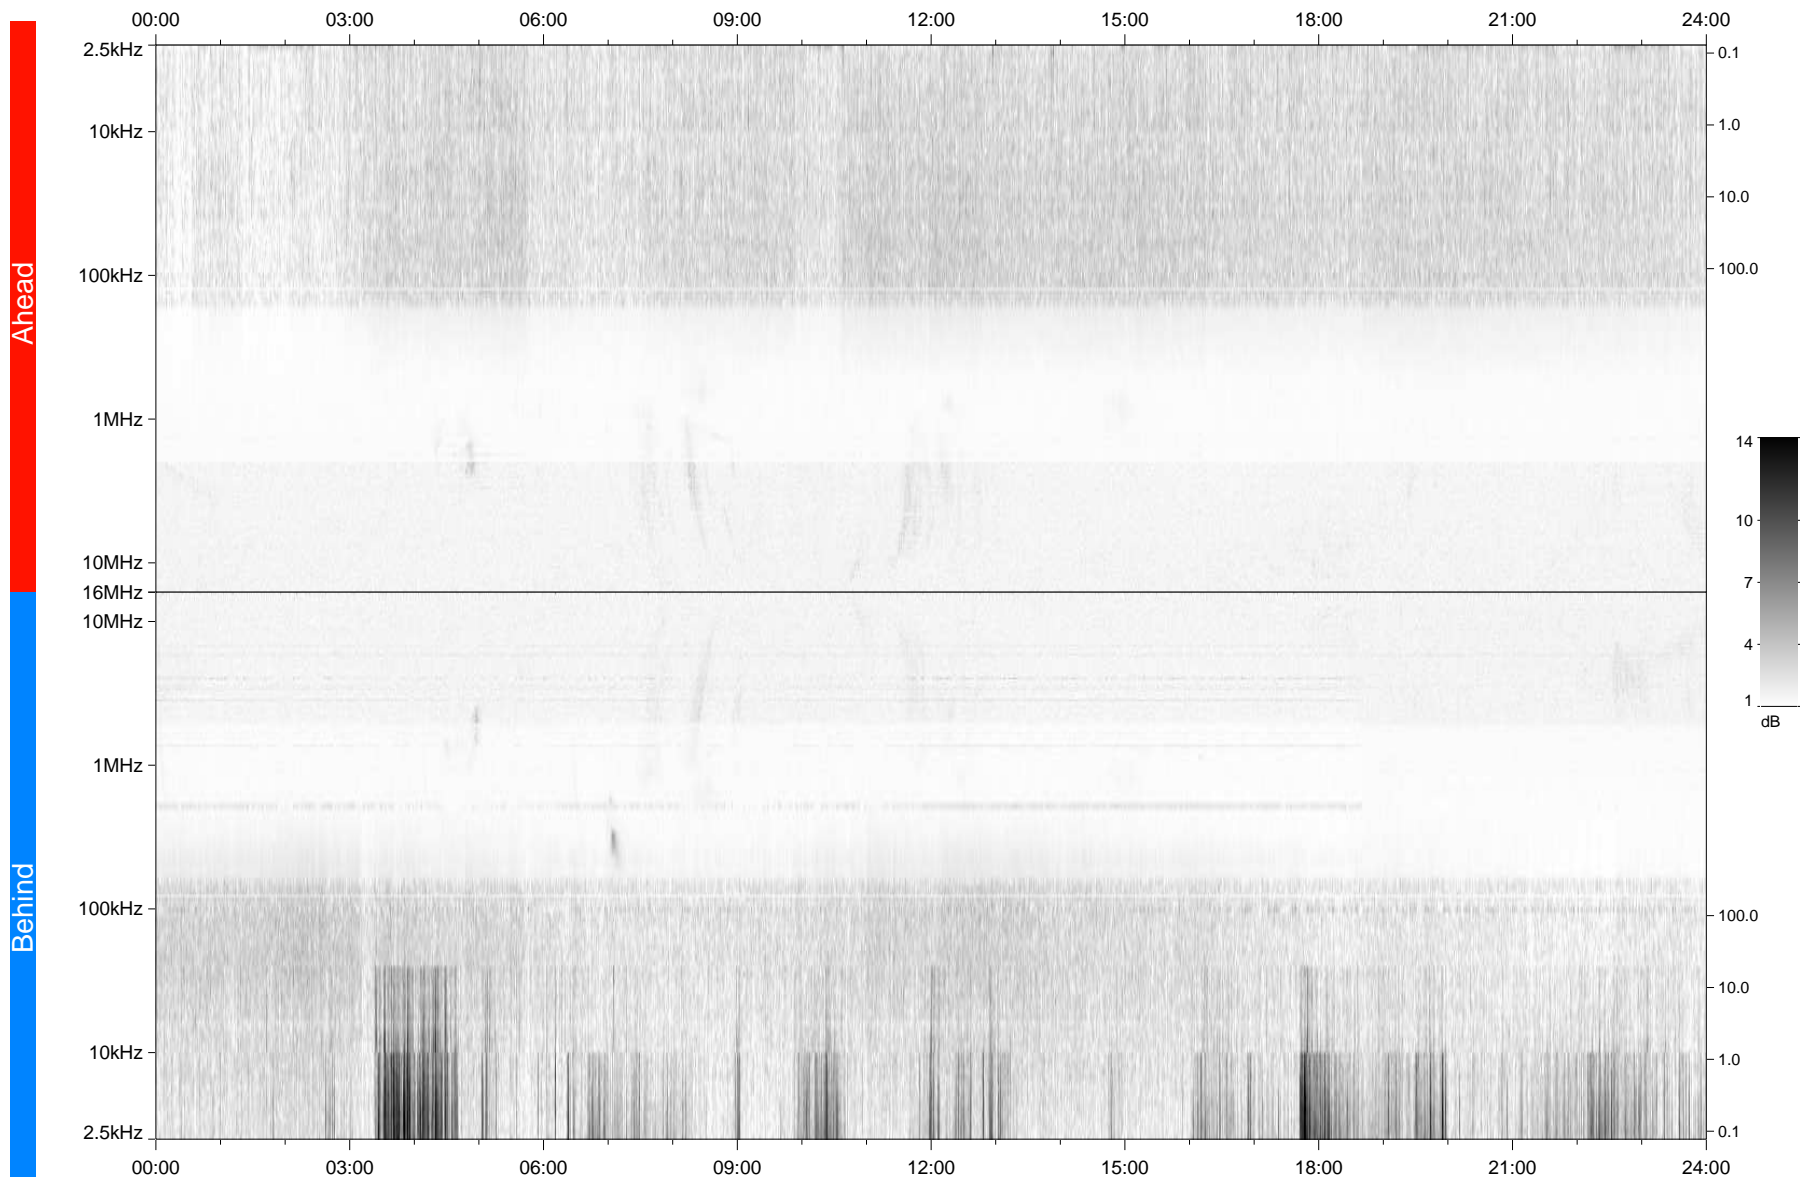

# STEREO/WAVES Daily Summary - 23-Apr-2009 (DOY 113)

Ahead source file: swaves\_ahead\_2009\_113\_1\_04.fin  
Ahead PSE Angle: -47.0°

Behind PSE Angle: -47.0°  
Behind source file: swaves\_behind\_2009\_113\_1\_04.fin

Time (UTC)

file: stereo\_swaves\_daily-summary\_gray\_20090423\_v04  
made by: space.umn.edu on macOS with TDL 8.8.2 on 2022-10-17 06:12:19, with Tlib V945 / dynspec V311