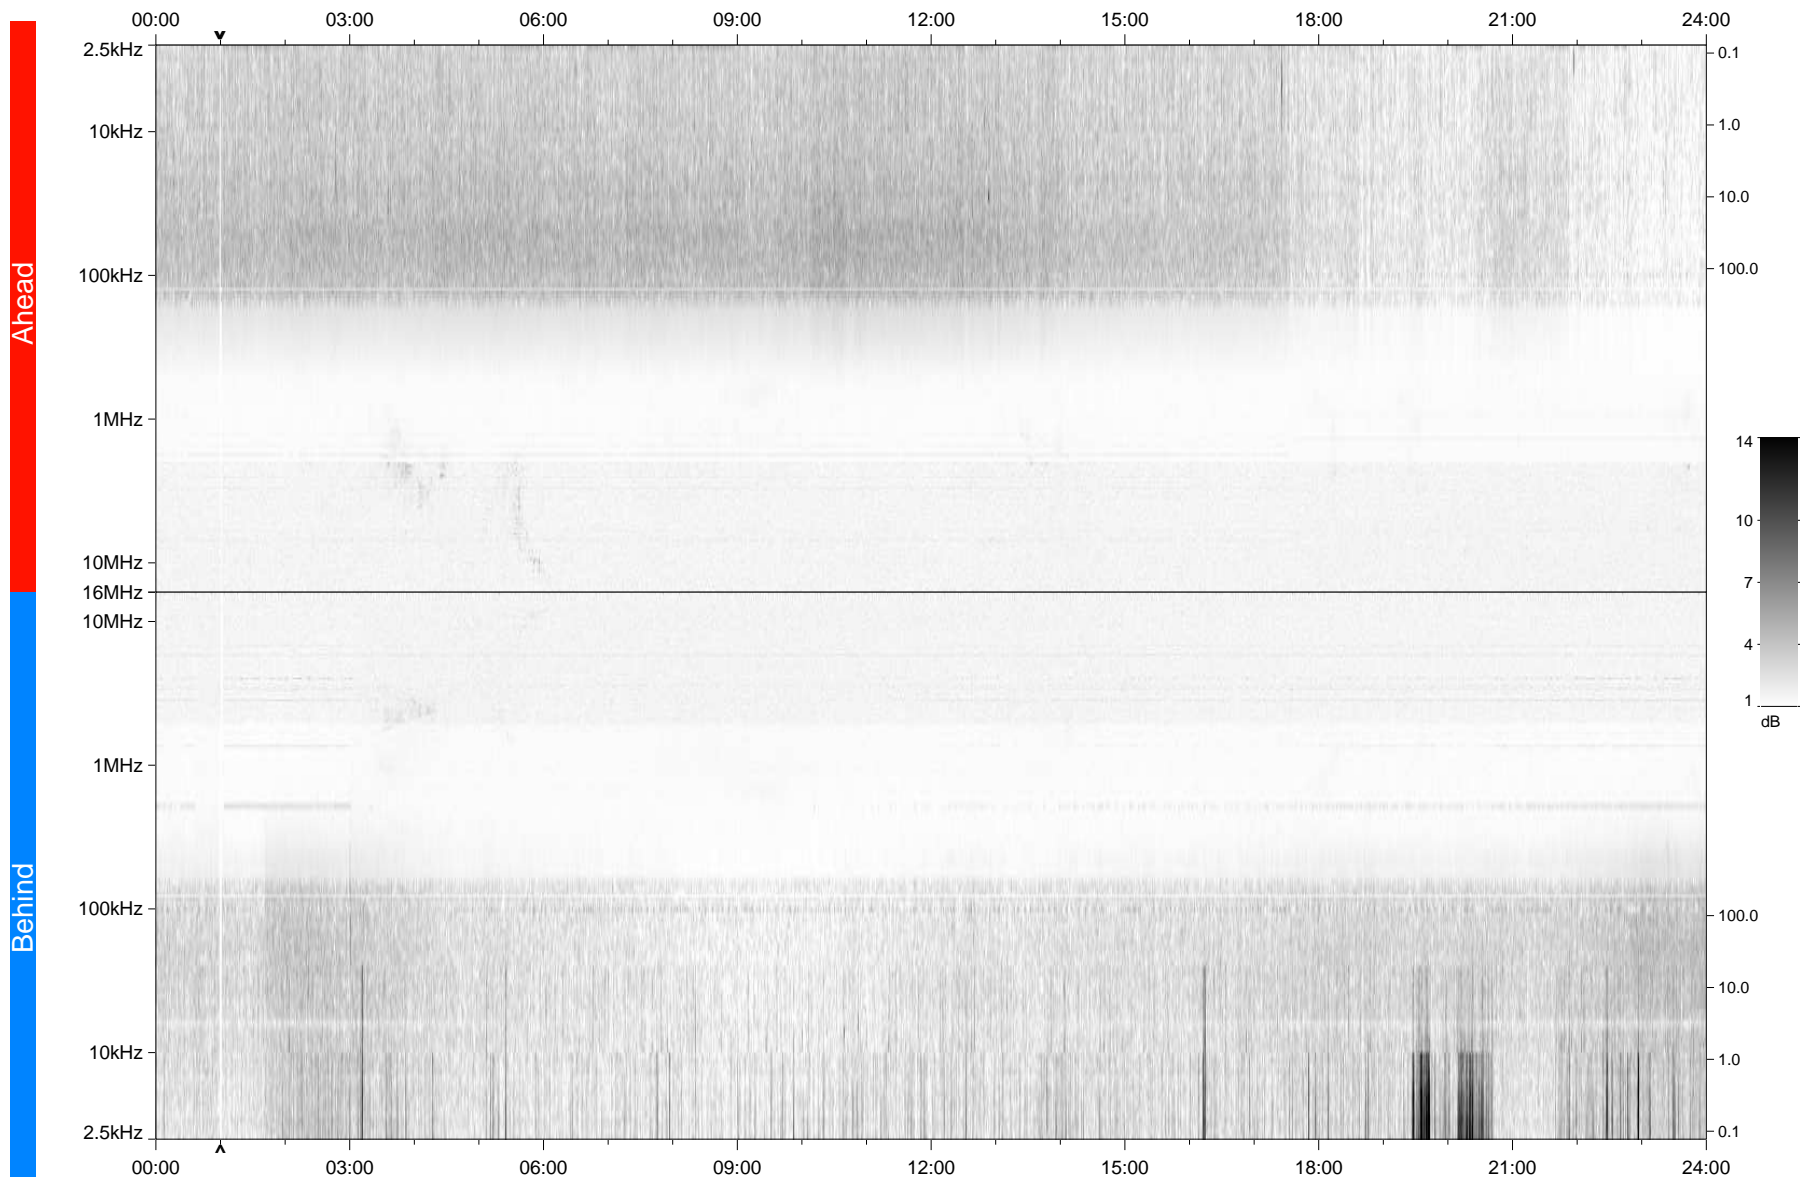

# STEREO/WAVES Daily Summary - 22-Apr-2009 (DOY 112)

Ahead source file: swaves\_ahead\_2009\_112\_1\_04.fin  
Ahead PSE Angle: -47.0°

Behind PSE Angle: -47.0°  
Behind source file: swaves\_behind\_2009\_112\_1\_04.fin

Time (UTC)

file: stereo\_swaves\_daily-summary\_gray\_20090422\_v04  
made by: space.umn.edu on macOS with IDL 8.8.2 on 2022-10-17 06:09:26, with TLib V945 / dynspec V311