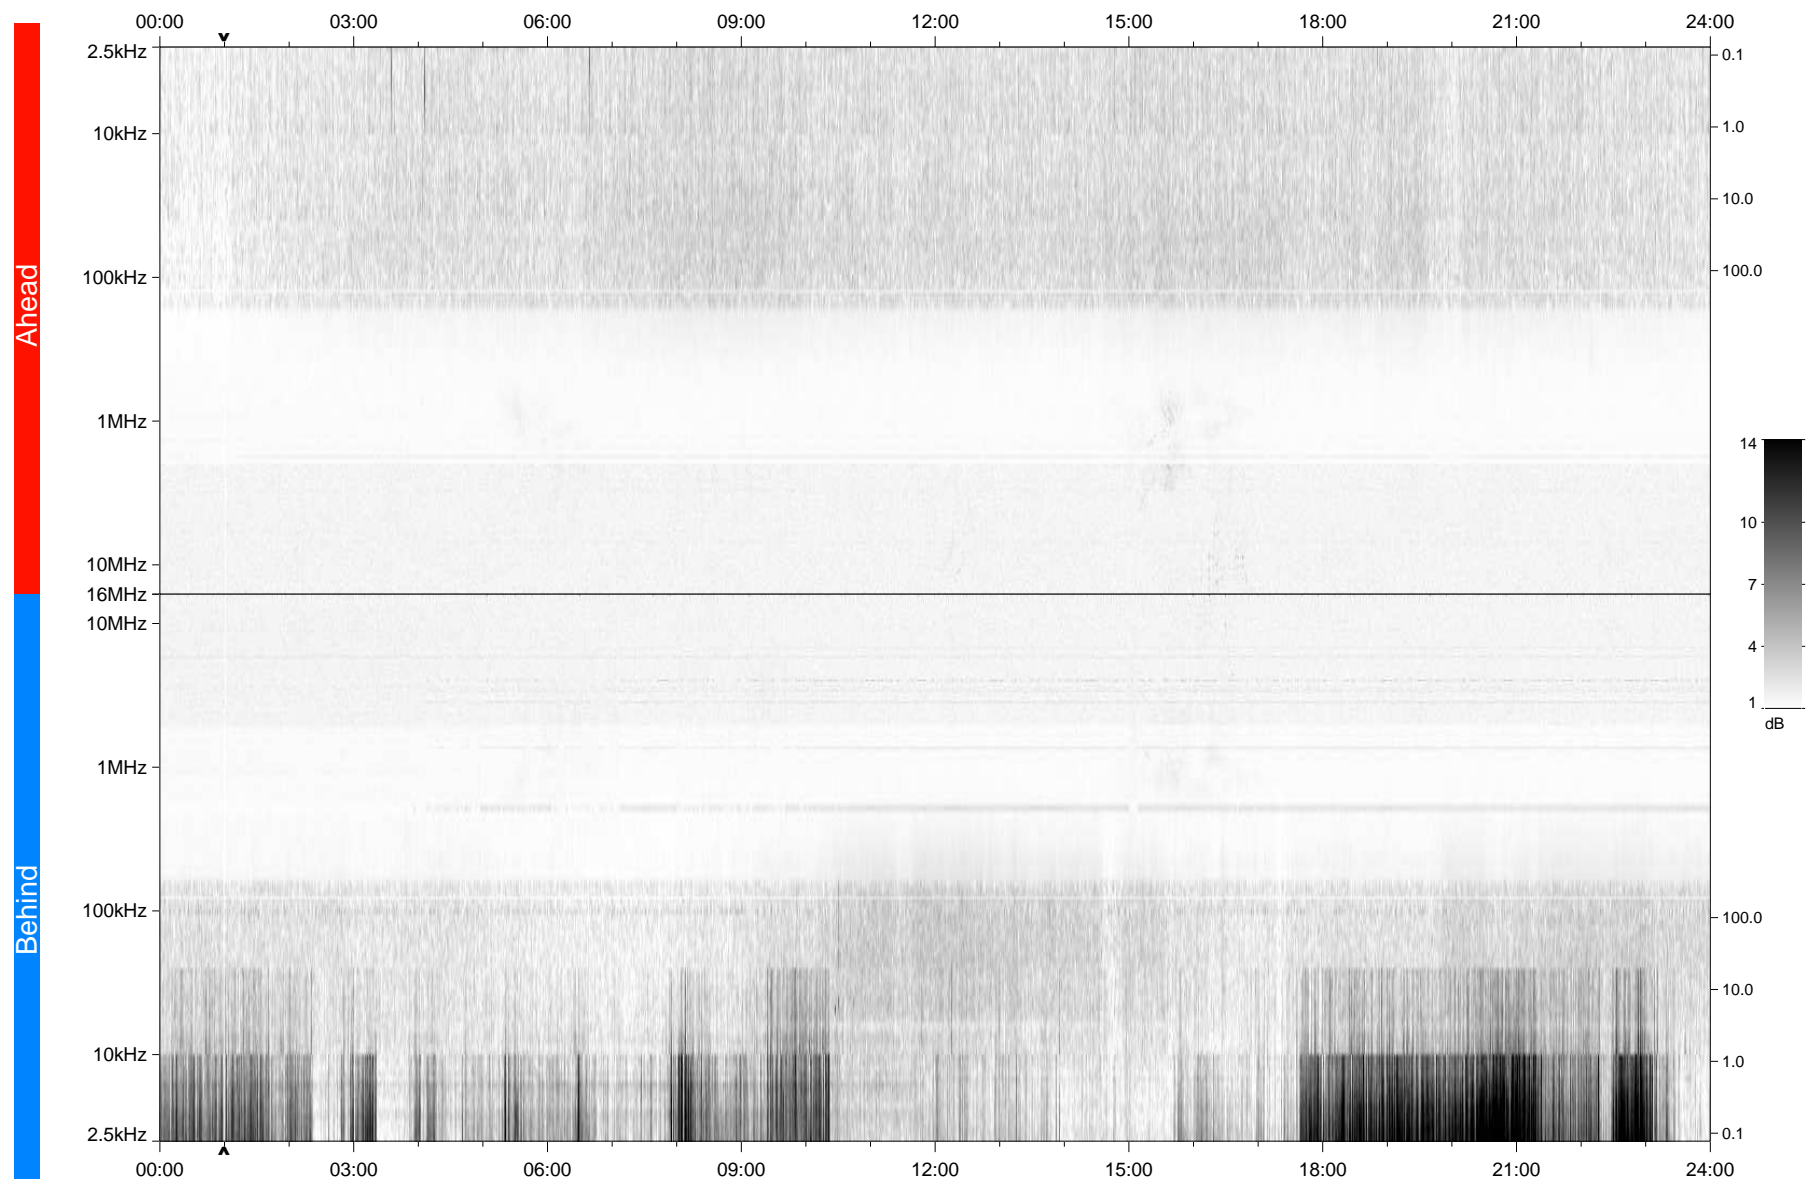

# STEREO/WAVES Daily Summary - 18-Apr-2009 (DOY 108)

Ahead source file: swaves\_ahead\_2009\_108\_1\_05.fin  
Ahead PSE Angle: 46.7°

Behind PSE Angle: -47.1°  
Behind source file: swaves\_behind\_2009\_108\_1\_04.fin

Time (UTC)

file: stereo\_swaves\_daily-summary\_gray\_20090418\_v04  
made by: space.umn.edu on macOS with TDL 8.8.2 on 2022-10-17 05:58:00, with TLib V945 / dynspec V311