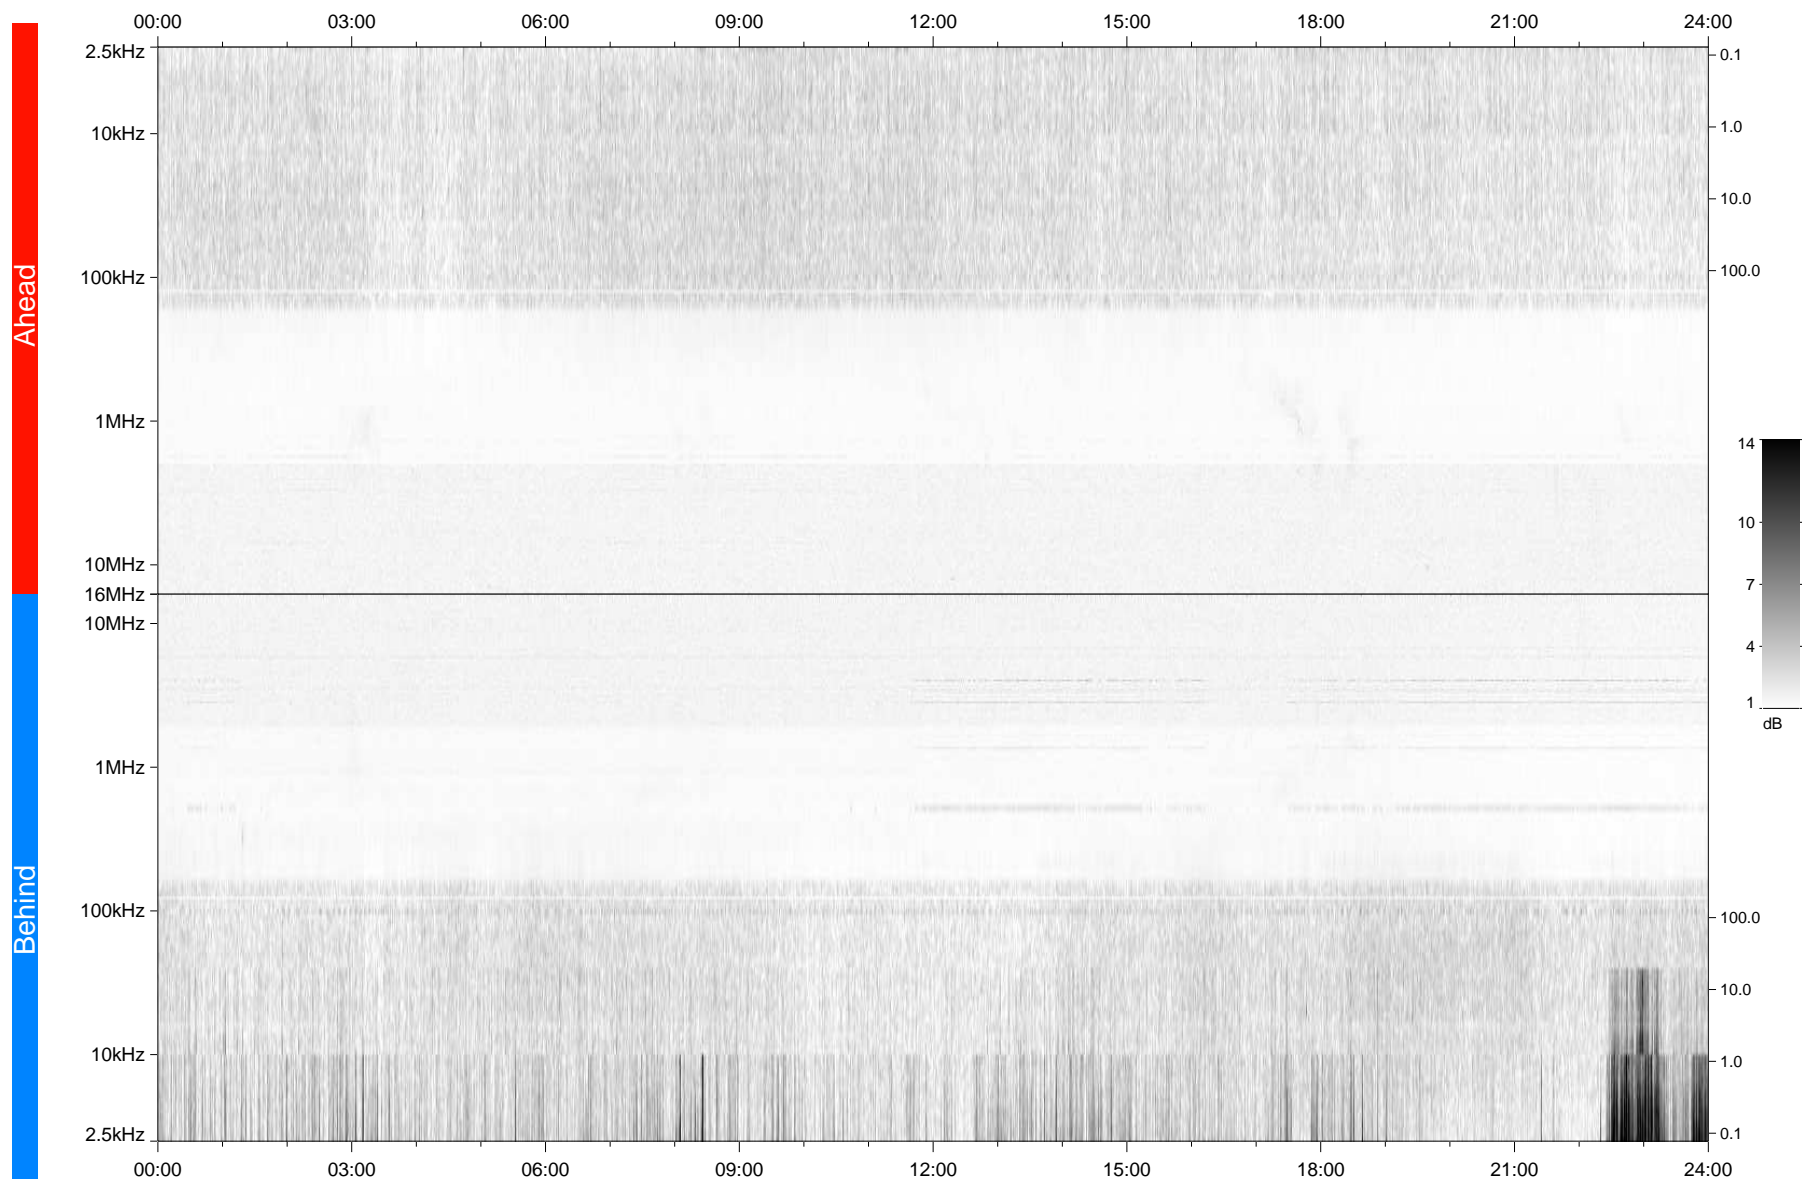

# STEREO/WAVES Daily Summary - 15-Apr-2009 (DOY 105)

Ahead source file: swaves\_ahead\_2009\_105\_1\_05.fin  
Ahead PSE Angle: 46.4°

Behind PSE Angle: -47.2°  
Behind source file: swaves\_behind\_2009\_105\_1\_05.fin

Time (UTC)

file: stereo\_swaves\_daily-summary\_gray\_20090415\_v04  
made by: space.umn.edu on macOS with TDL 8.8.2 on 2022-10-17 05:49:26, with TLib V945 / dynspec V311