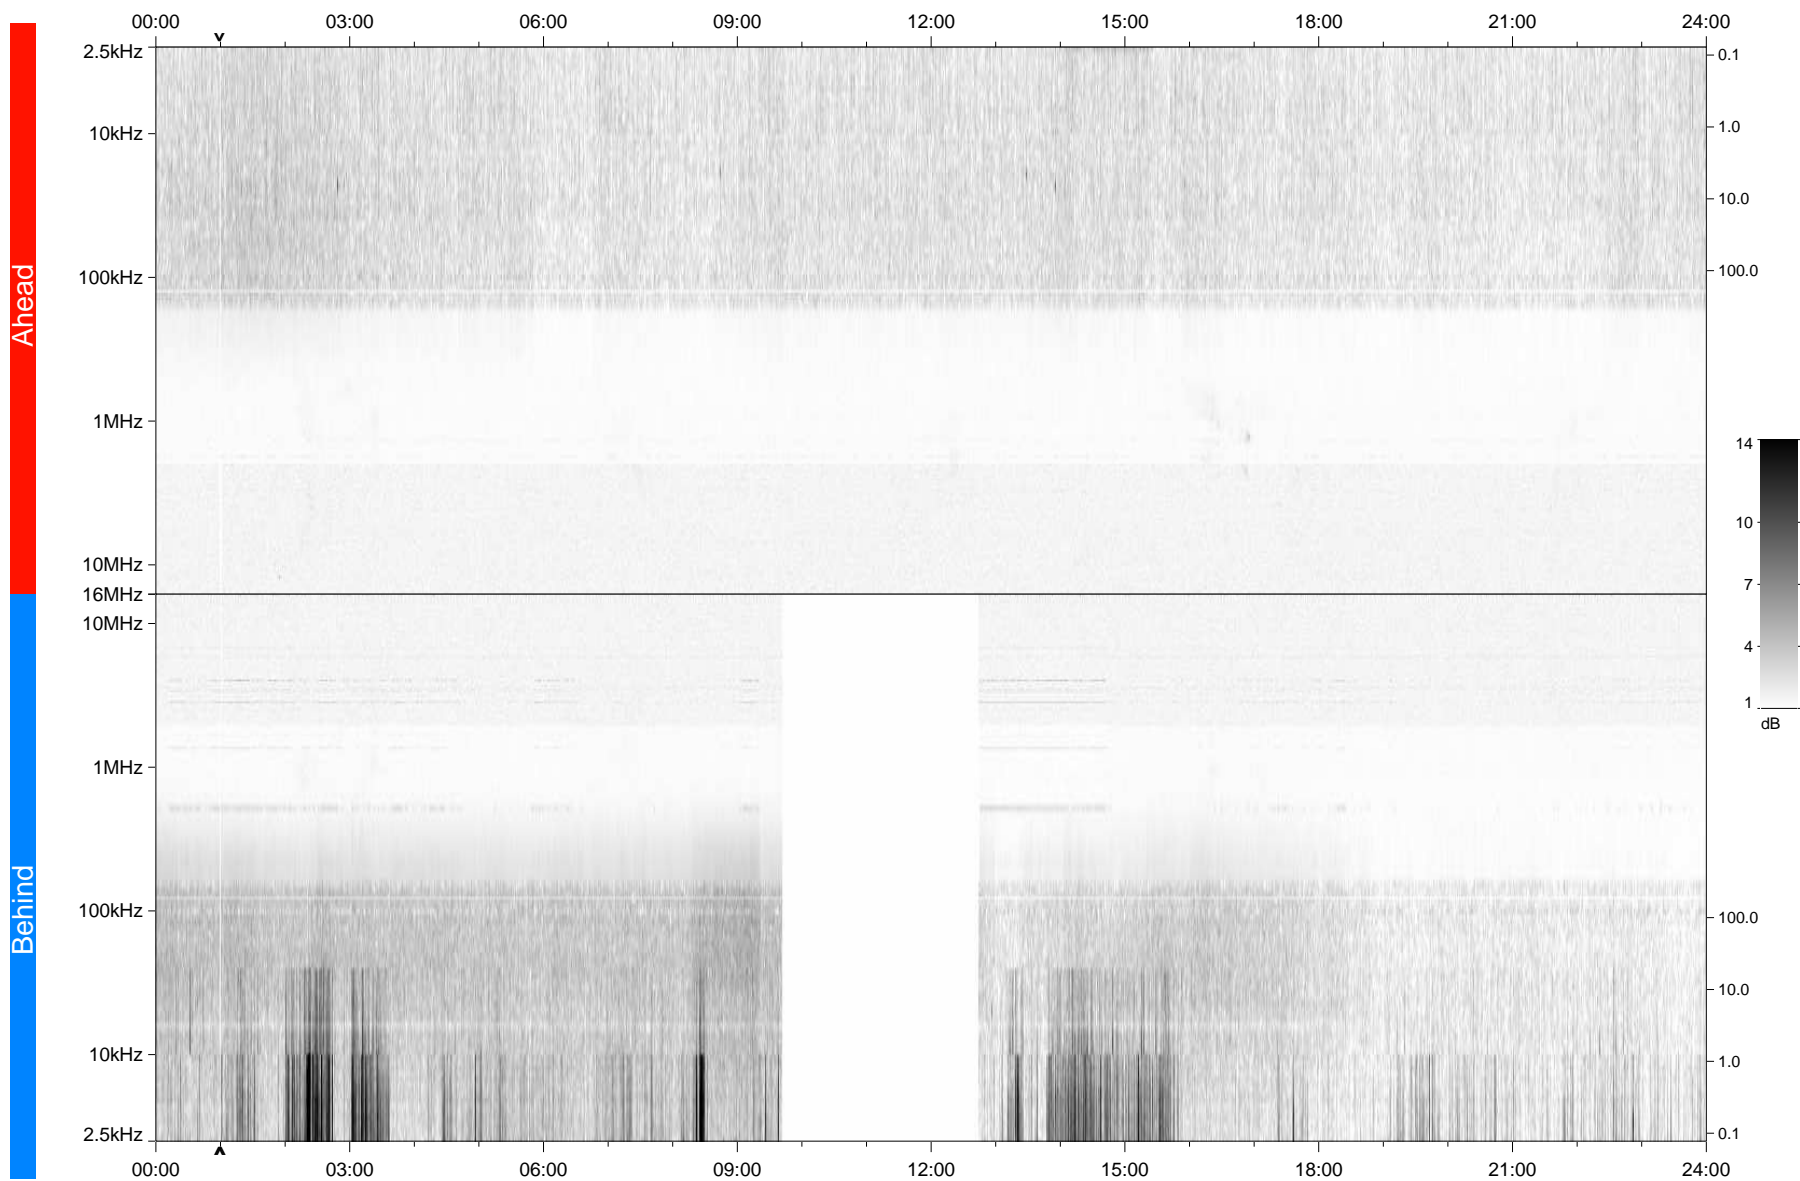

STEREO/WAVES Daily Summary - 14-Apr-2009 (DOY 104)

Ahead source file: swaves_ahead_2009_104_1_04.fin
Ahead PSE Angle: 46.4°

Behind PSE Angle: -47.2°
Behind source file: swaves_behind_2009_104_1_04.fin

Time (UTC)

file: stereo_swaves_daily-summary_gray_20090414_v04
made by: space.umn.edu on macOS with TDL 8.8.2 on 2022-10-17 05:46:38, with TLib V945 / dynspec V311