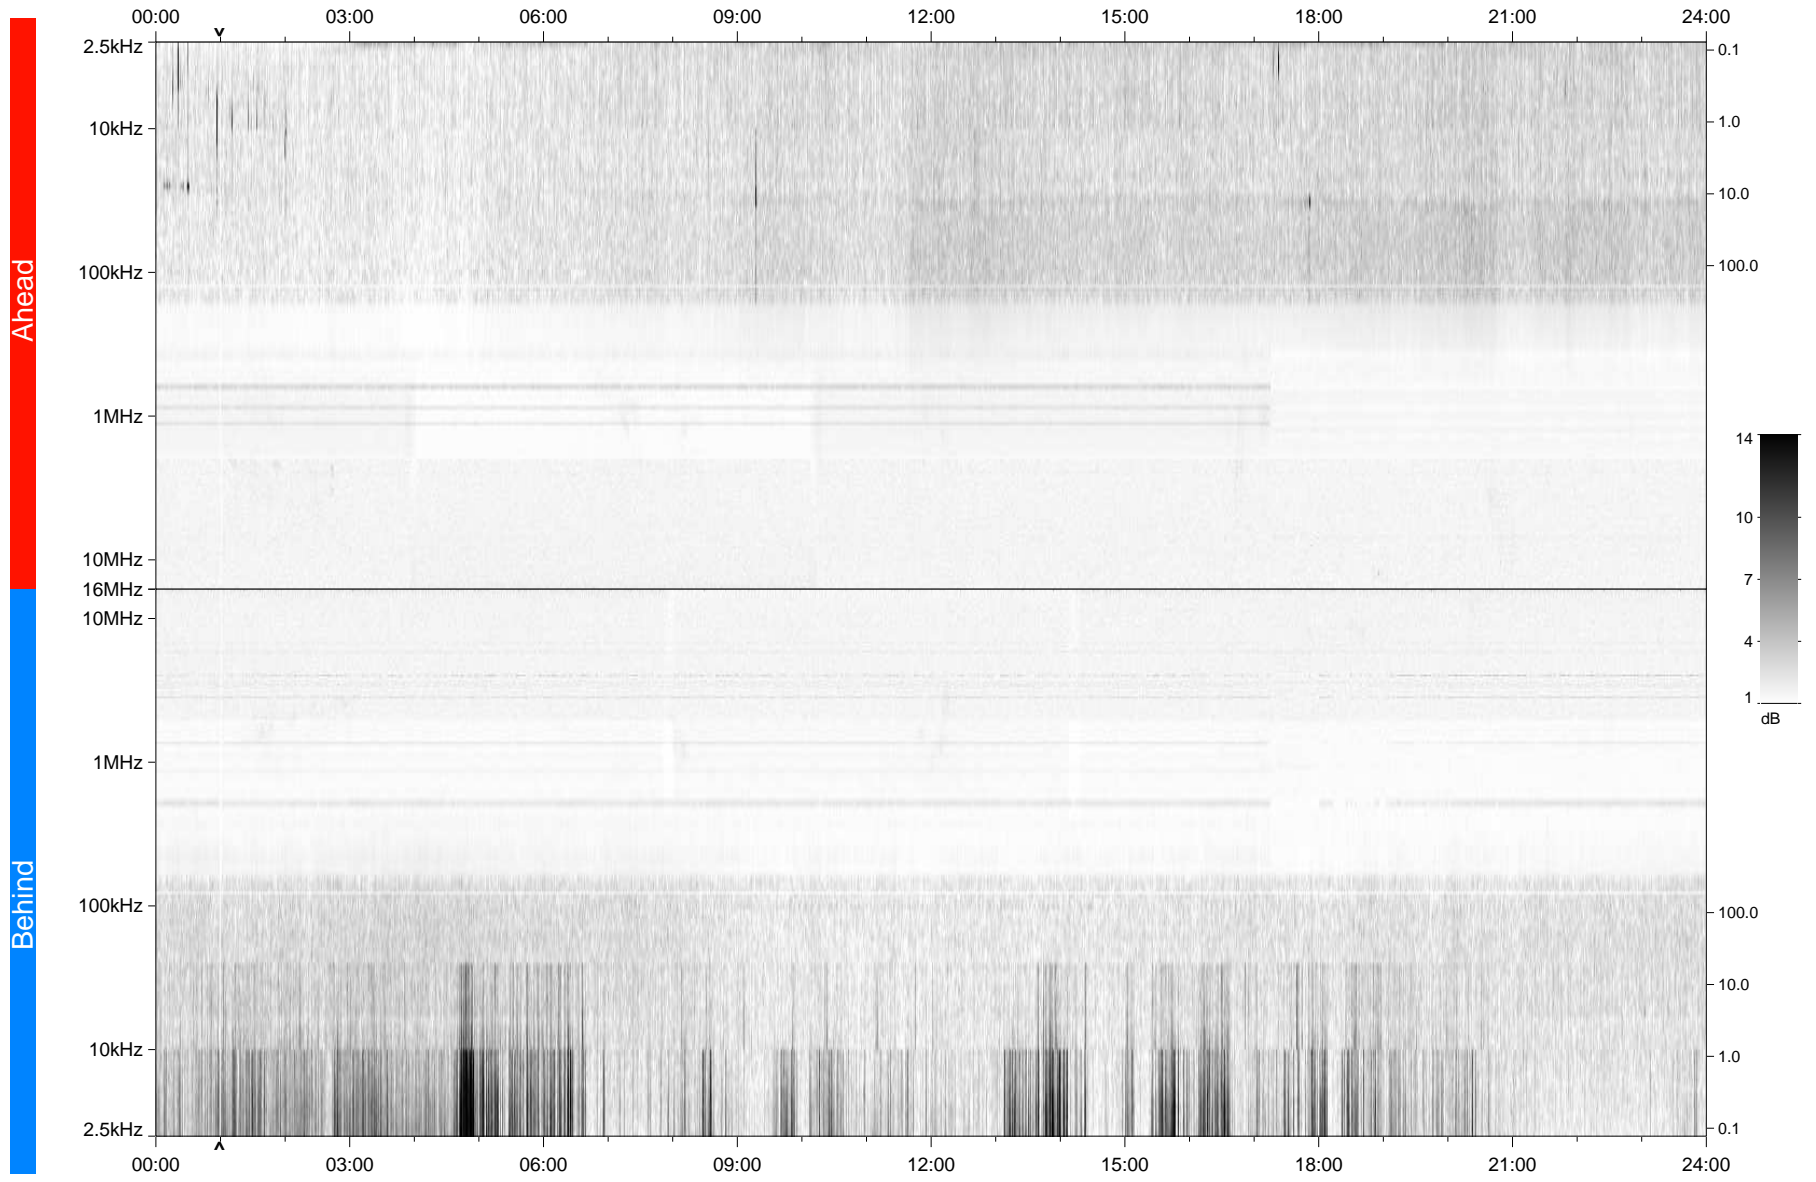

# STEREO/WAVES Daily Summary - 08-Apr-2009 (DOY 098)

Ahead source file: swaves\_ahead\_2009\_098\_1\_04.fin  
Ahead PSE Angle: 45.9°

Behind PSE Angle: -47.2°  
Behind source file: swaves\_behind\_2009\_098\_1\_04.fin

Time (UTC)

file: stereo\_swaves\_daily-summary\_gray\_20090408\_v04  
made by: space.umn.edu on macOS with TDL 8.8.2 on 2022-10-17 05:29:42, with Tlib V945 / dynspec V311