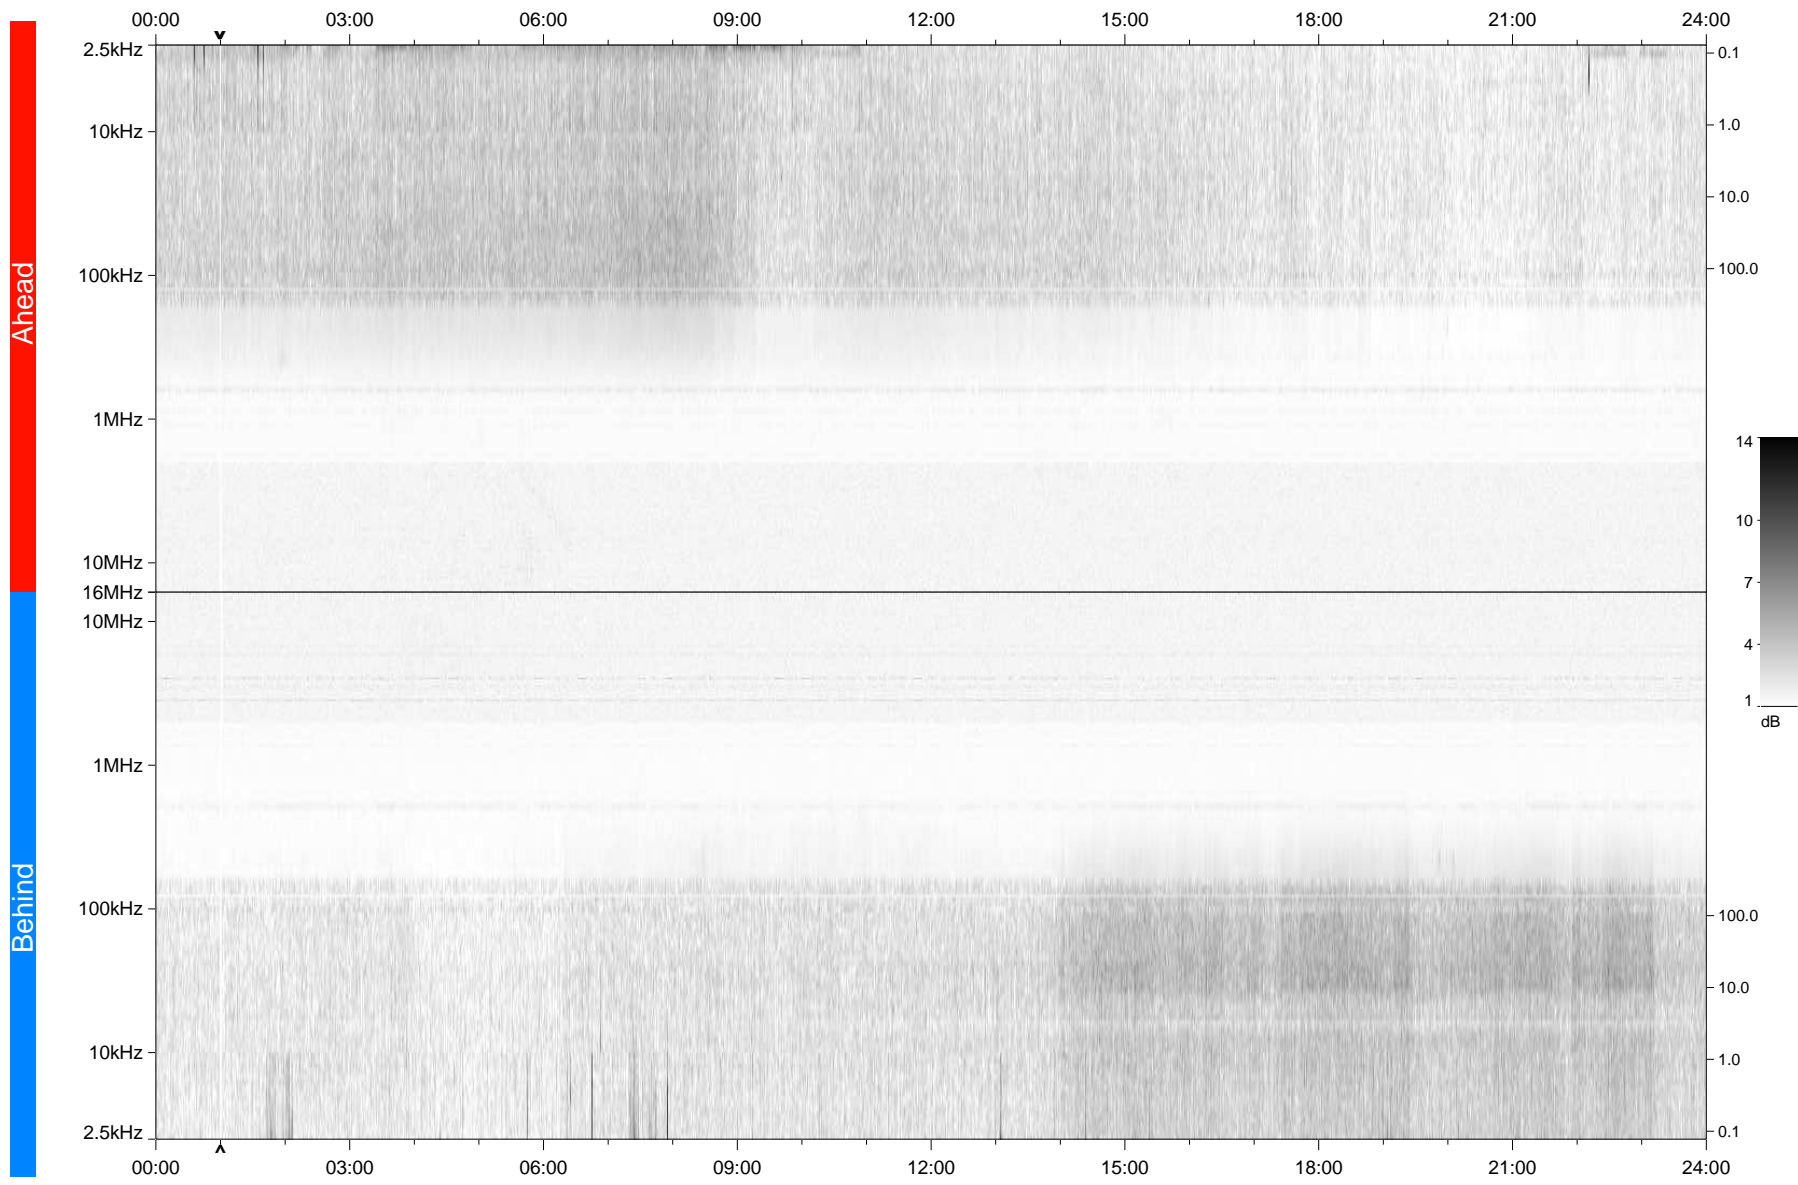

# STEREO/WAVES Daily Summary - 29-Mar-2009 (DOY 088)

Ahead source file: swaves\_ahead\_2009\_088\_1\_04.fin  
Ahead PSE Angle: 45.3°

Behind PSE Angle: -47.3°  
Behind source file: swaves\_behind\_2009\_088\_1\_04.fin

Time (UTC)

file: stereo\_swaves\_daily-summary\_gray\_20090329\_v04  
made by: space.umn.edu on macOS with TDL 8.8.2 on 2022-10-17 05:01:06, with TLib V945 / dynspec V311