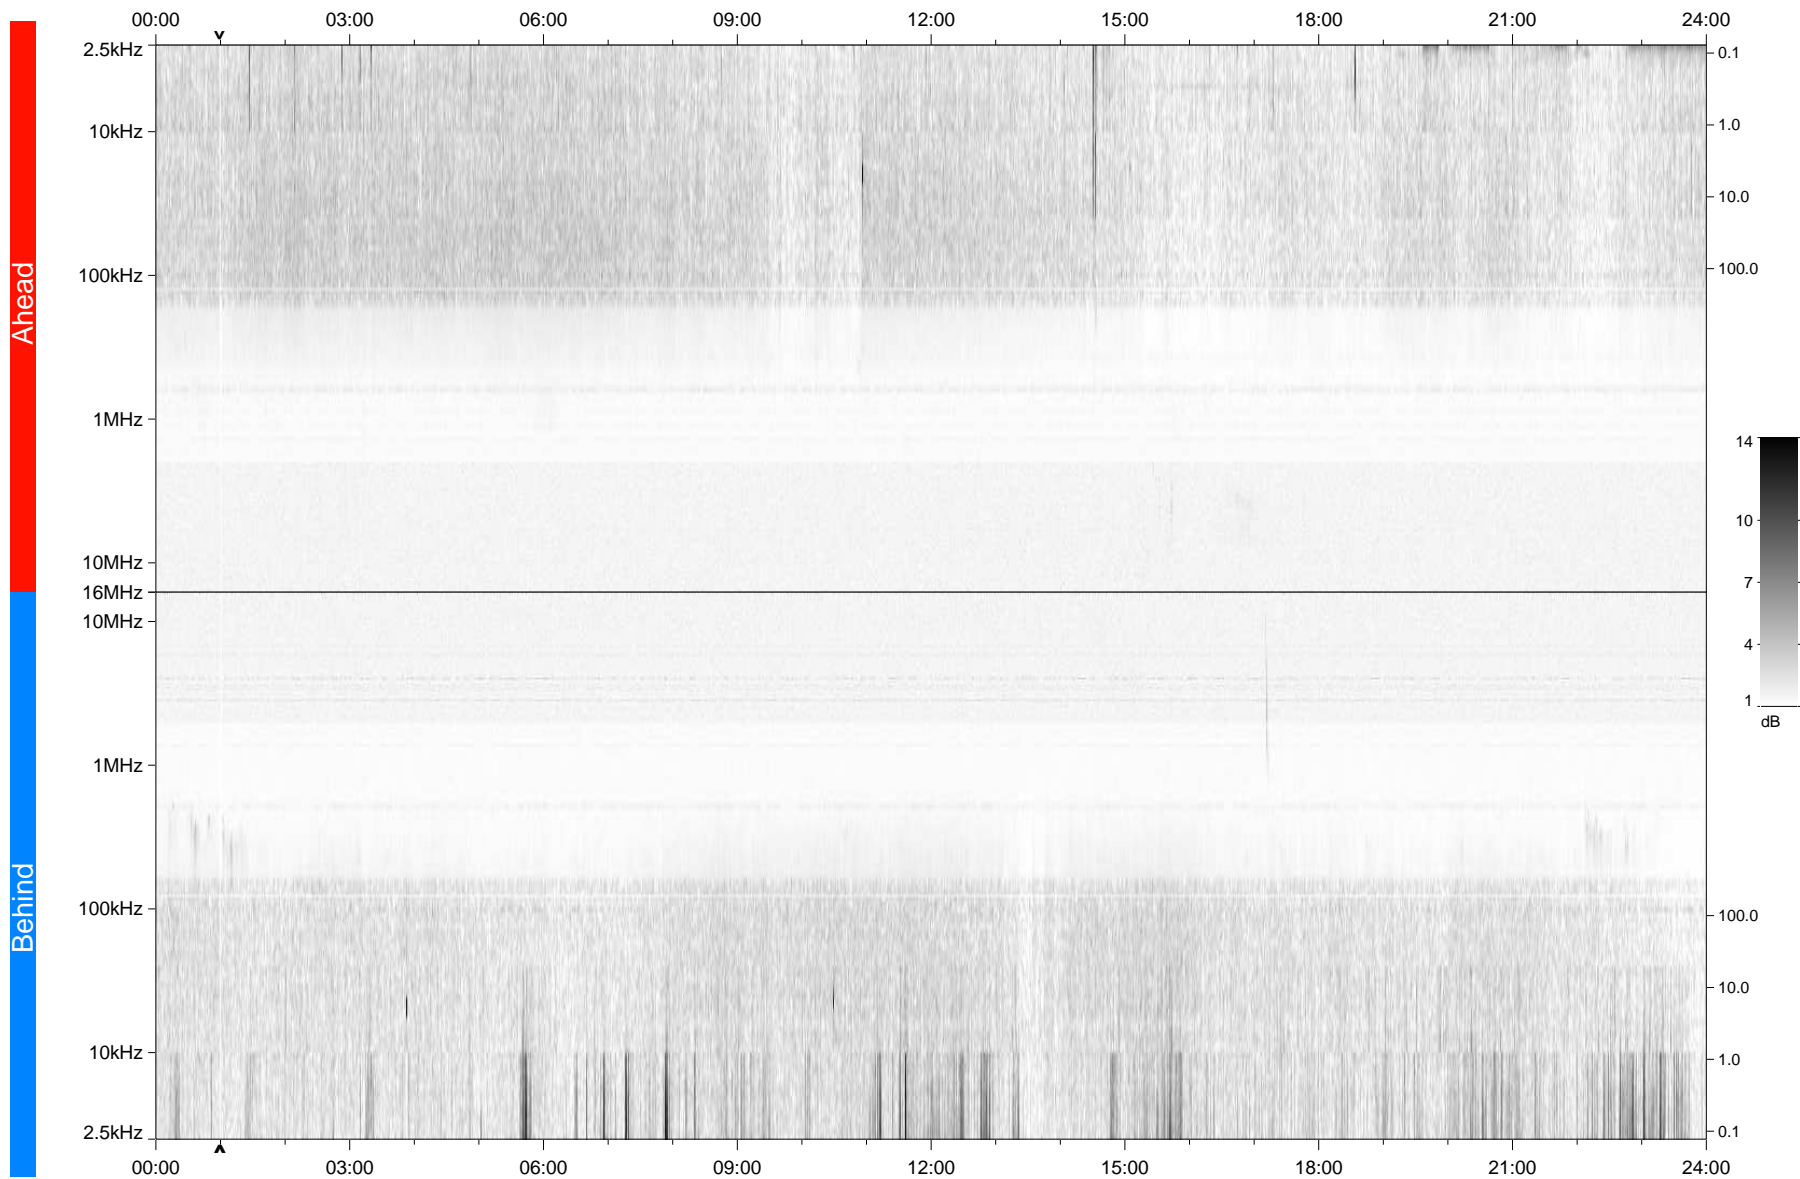

# STEREO/WAVES Daily Summary - 25-Mar-2009 (DOY 084)

Ahead source file: swaves\_ahead\_2009\_084\_1\_04.fin  
Ahead PSE Angle: 45.1°

Behind PSE Angle: -47.4°  
Behind source file: swaves\_behind\_2009\_084\_1\_04.fin

Time (UTC)

file: stereo\_swaves\_daily-summary\_gray\_20090325\_v04  
made by: space.umn.edu on macOS with IDL 8.8.2 on 2022-10-17 04:49:43, with TLib V945 / dynspec V311