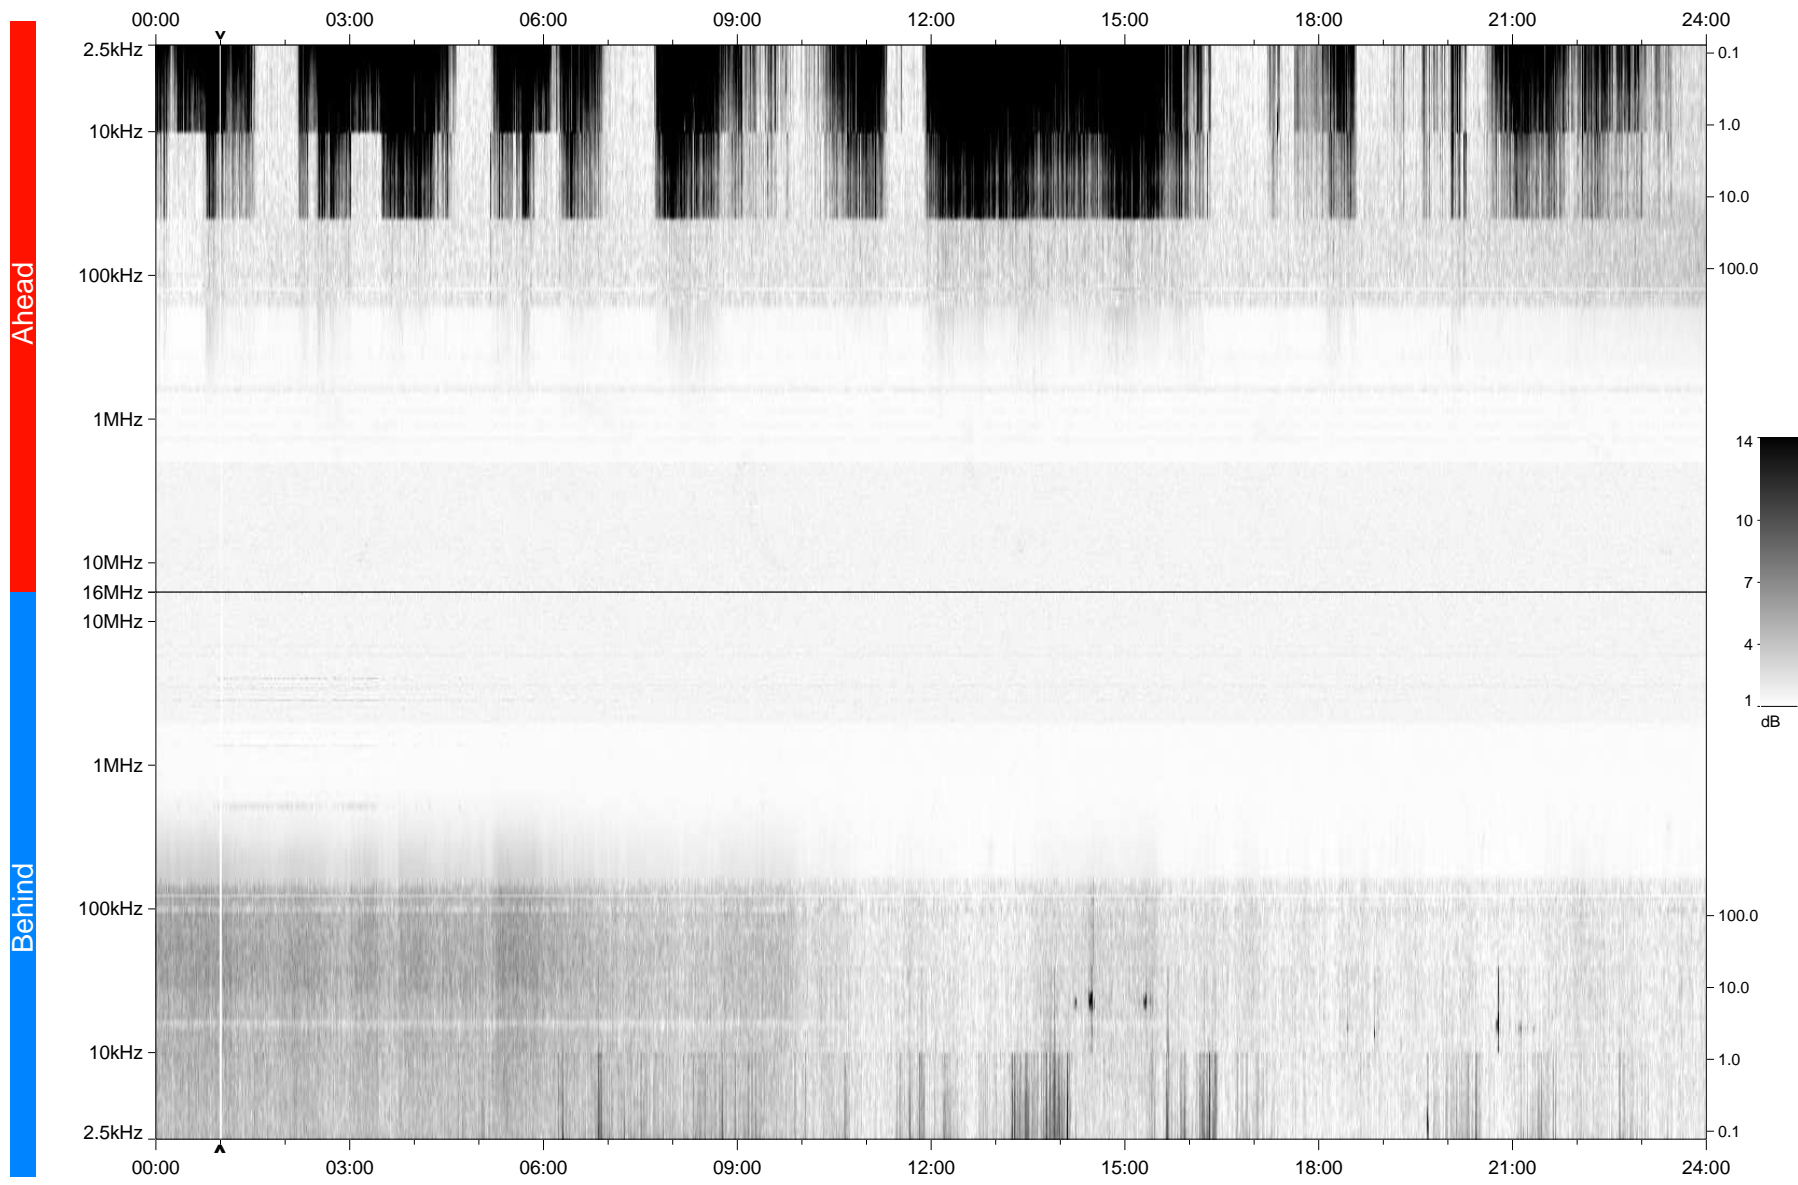

# STEREO/WAVES Daily Summary - 21-Mar-2009 (DOY 080)

Ahead source file: swaves\_ahead\_2009\_080\_1\_04.fin  
Ahead PSE Angle: -44.9°

Behind PSE Angle: -47.5°  
Behind source file: swaves\_behind\_2009\_080\_1\_04.fin

Time (UTC)

file: stereo\_swaves\_daily-summary\_gray\_20090321\_v04  
made by: space.umn.edu on macOS with IDL 8.8.2 on 2022-10-17 04:38:18, with TLib V945 / dynspec V311