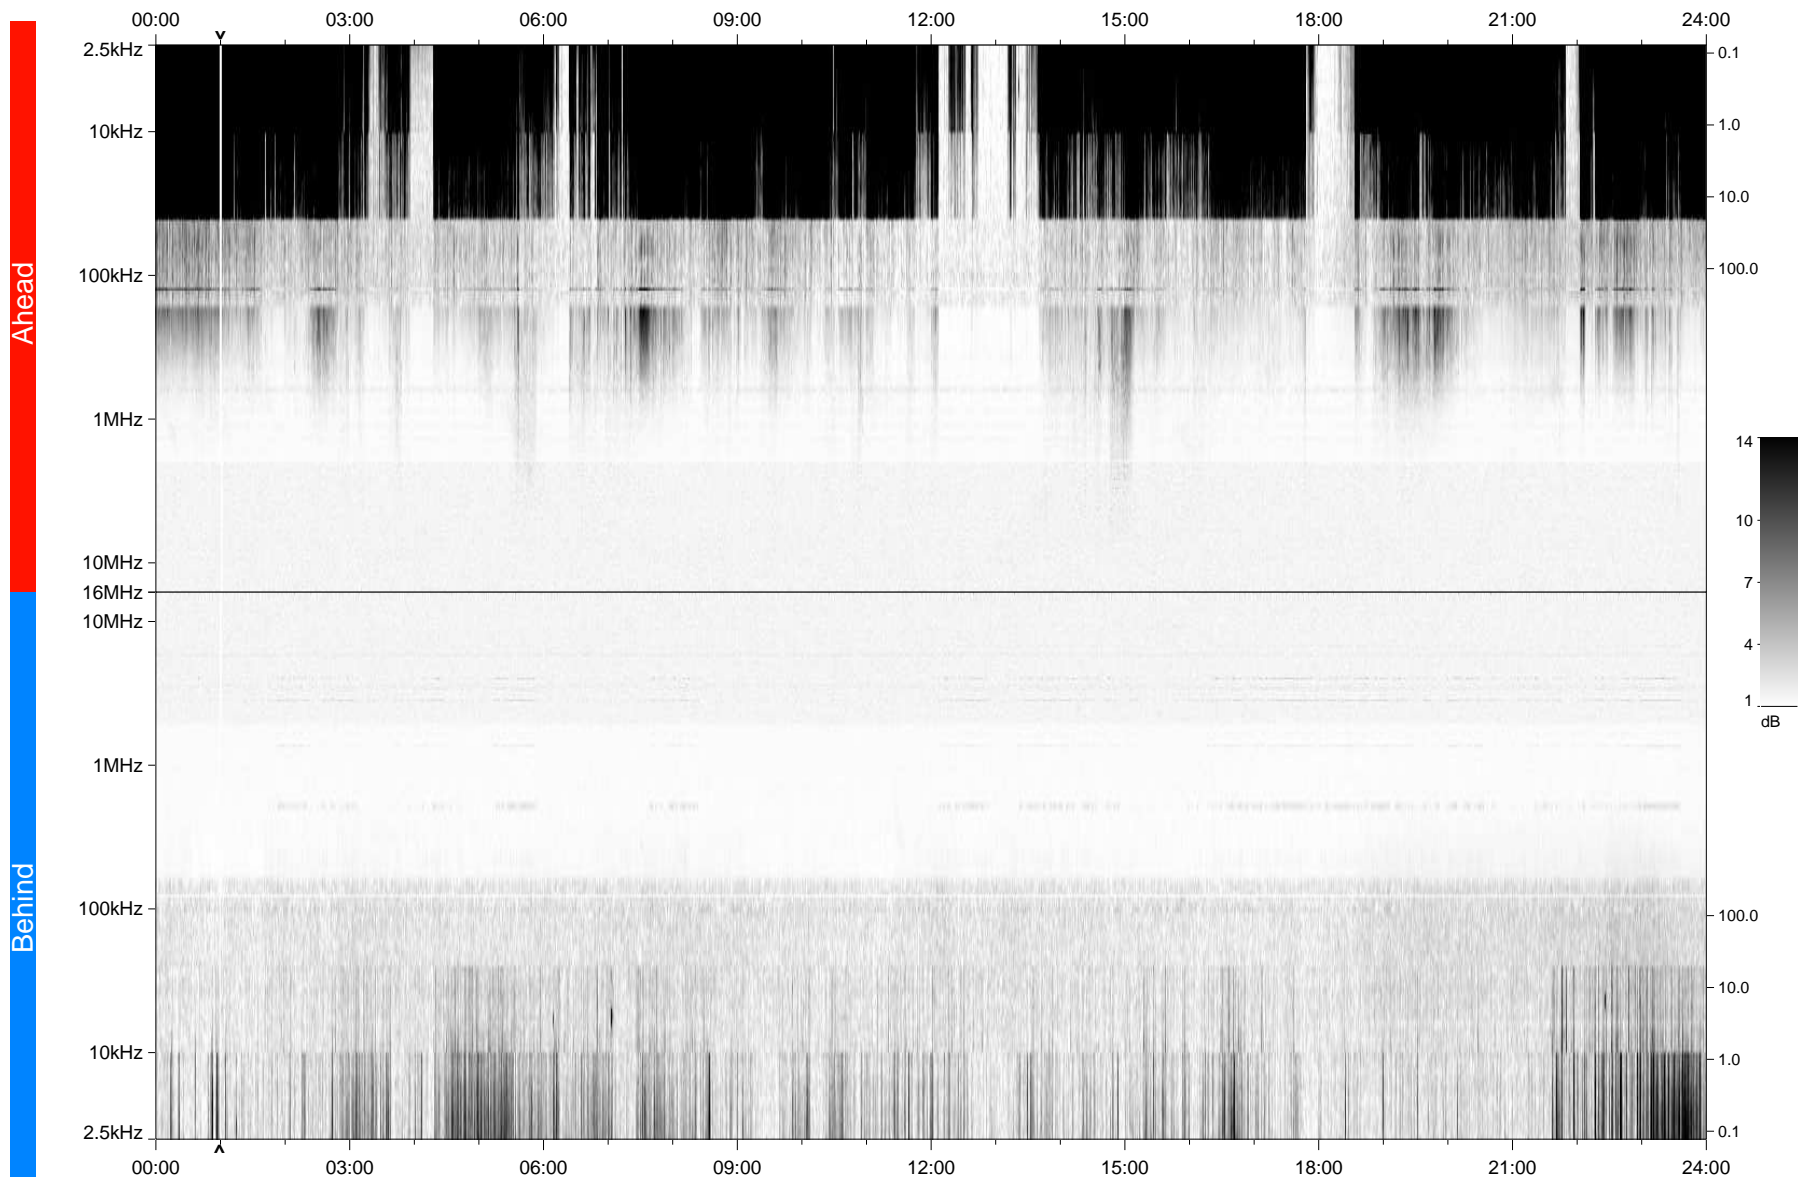

STEREO/WAVES Daily Summary - 19-Mar-2009 (DOY 078)

Ahead source file: swaves_ahead_2009_078_1_04.fin
Ahead PSE Angle: -44.8°

Behind PSE Angle: -47.5°
Behind source file: swaves_behind_2009_078_1_04.fin

Time (UTC)

file: stereo_swaves_daily-summary_gray_20090319_v04
made by: space.umn.edu on macOS with TDL 8.8.2 on 2022-10-17 04:32:36, with Tlib V945 / dynspec V311