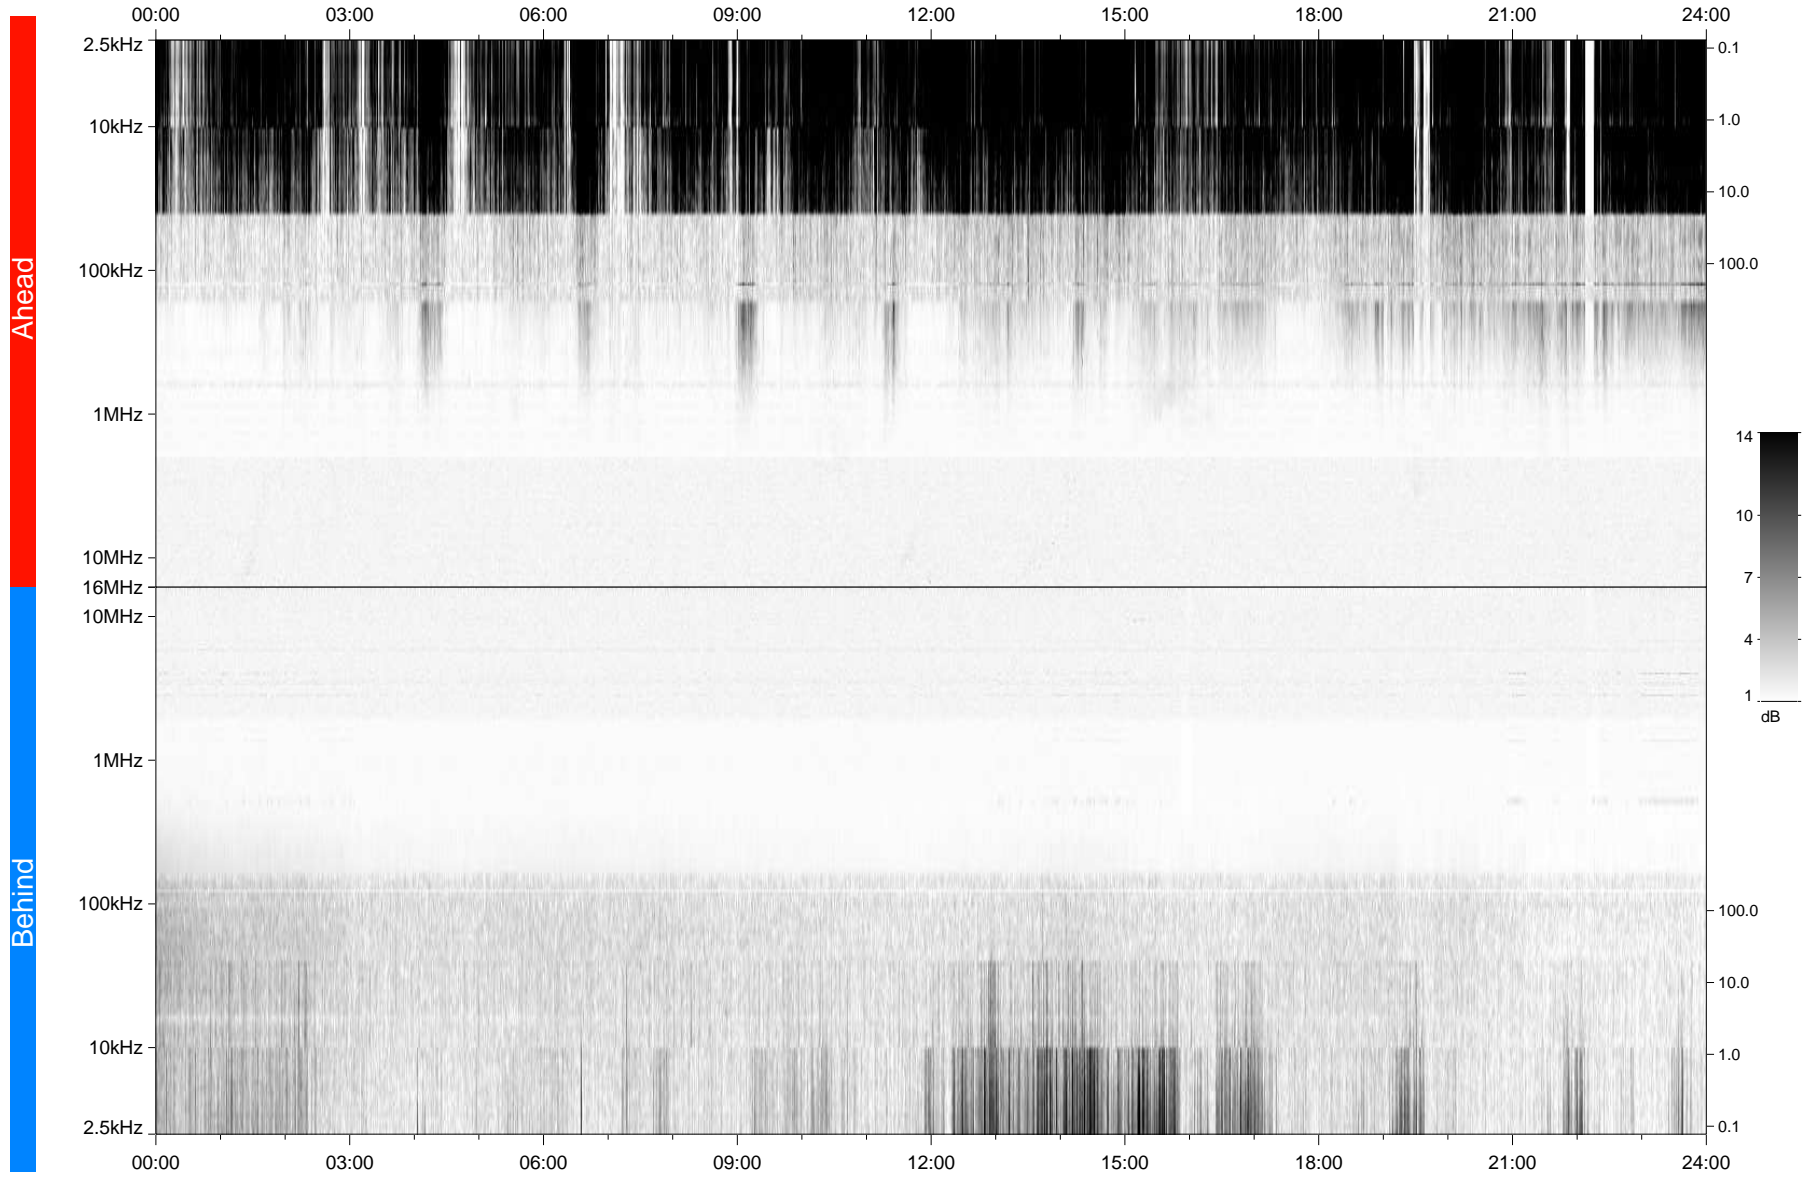

# STEREO/WAVES Daily Summary - 18-Mar-2009 (DOY 077)

Ahead source file: swaves\_ahead\_2009\_077\_1\_04.fin  
Ahead PSE Angle: -44.7°

Behind PSE Angle: -47.5°  
Behind source file: swaves\_behind\_2009\_077\_1\_04.fin

Time (UTC)

file: stereo\_swaves\_daily-summary\_gray\_20090318\_v04  
made by: space.umn.edu on macOS with IDL 8.8.2 on 2022-10-17 04:29:44, with TLib V945 / dynspec V311