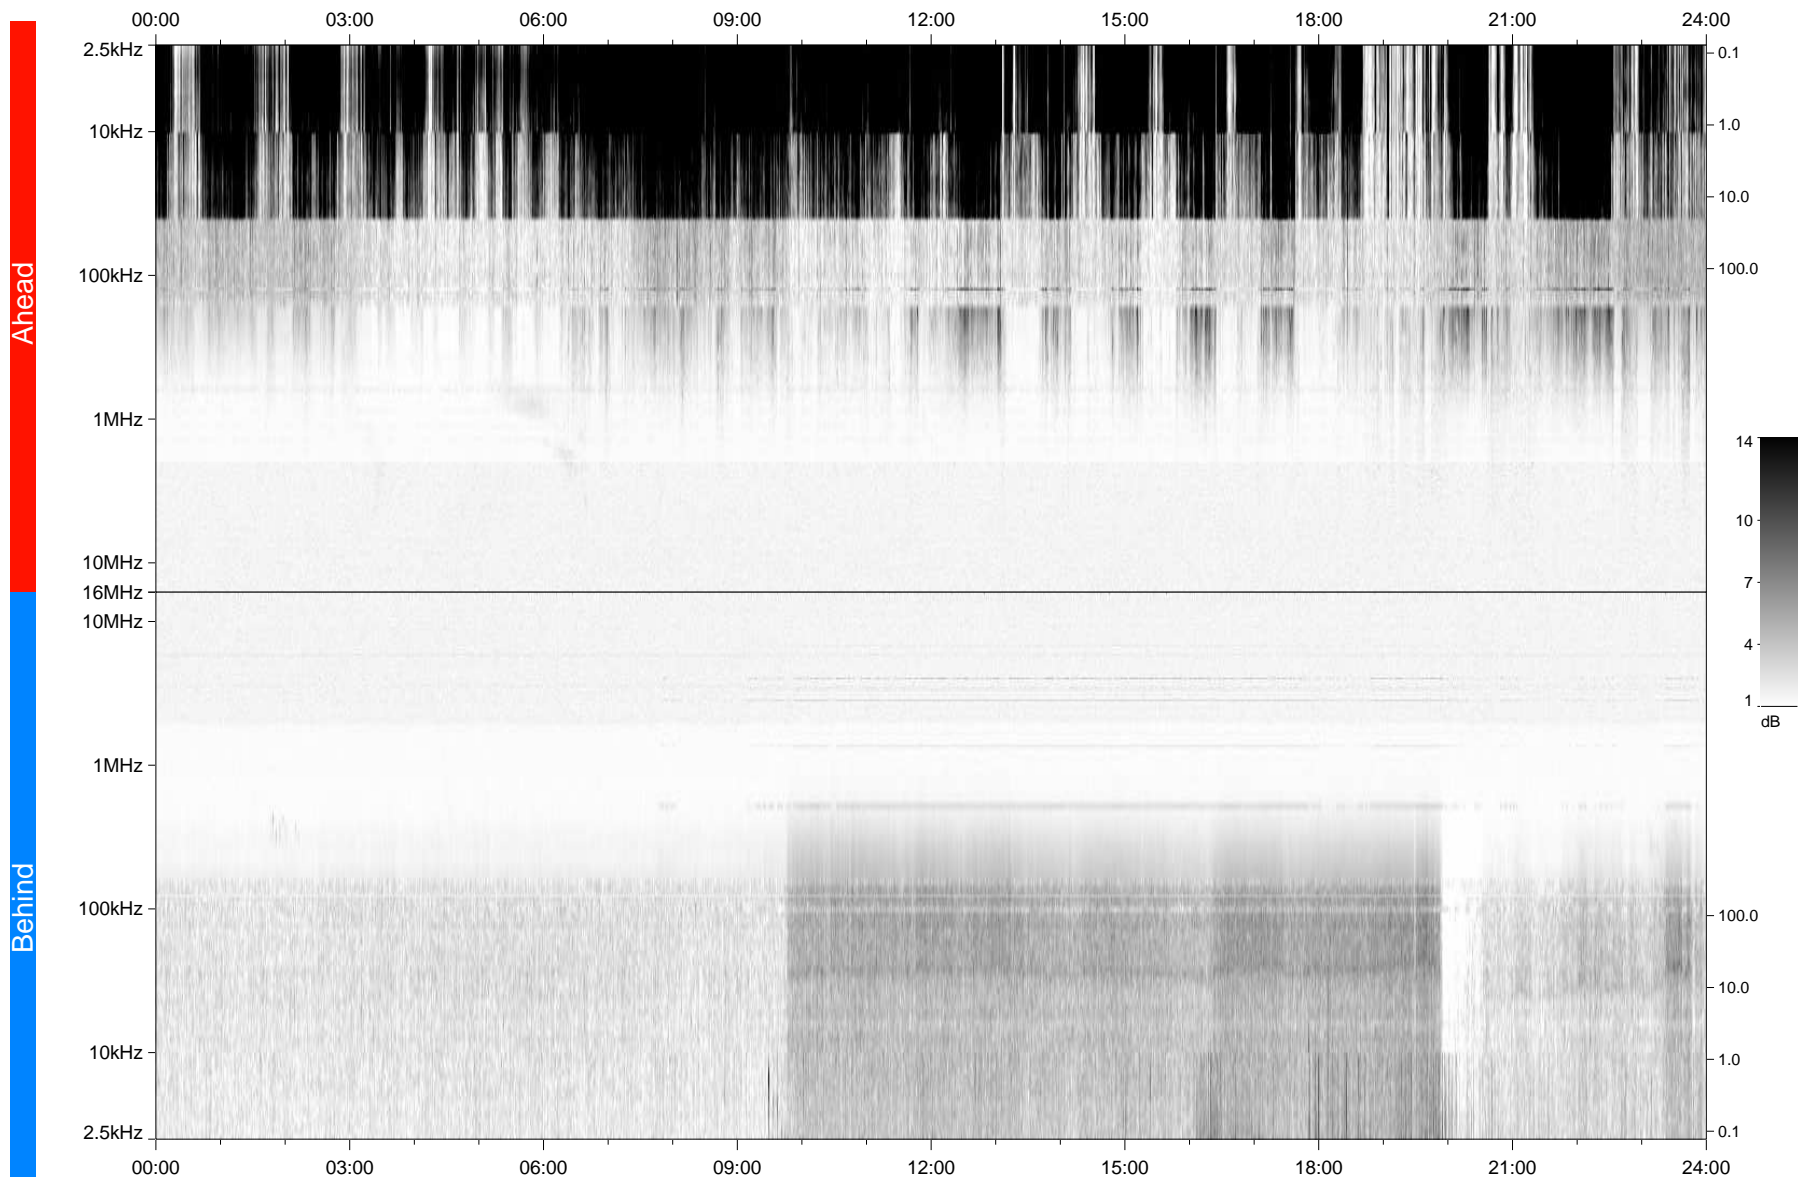

STEREO/WAVES Daily Summary - 14-Mar-2009 (DOY 073)

Ahead source file: swaves_ahead_2009_073_1_04.fin
Ahead PSE Angle: -44.5°

Behind PSE Angle: -47.5°
Behind source file: swaves_behind_2009_073_1_04.fin

Time (UTC)

file: stereo_swaves_daily-summary_gray_20090314_v04
made by: space.umn.edu on macOS with IDL 8.8.2 on 2022-10-17 04:18:20, with TLib V945 / dynspec V311