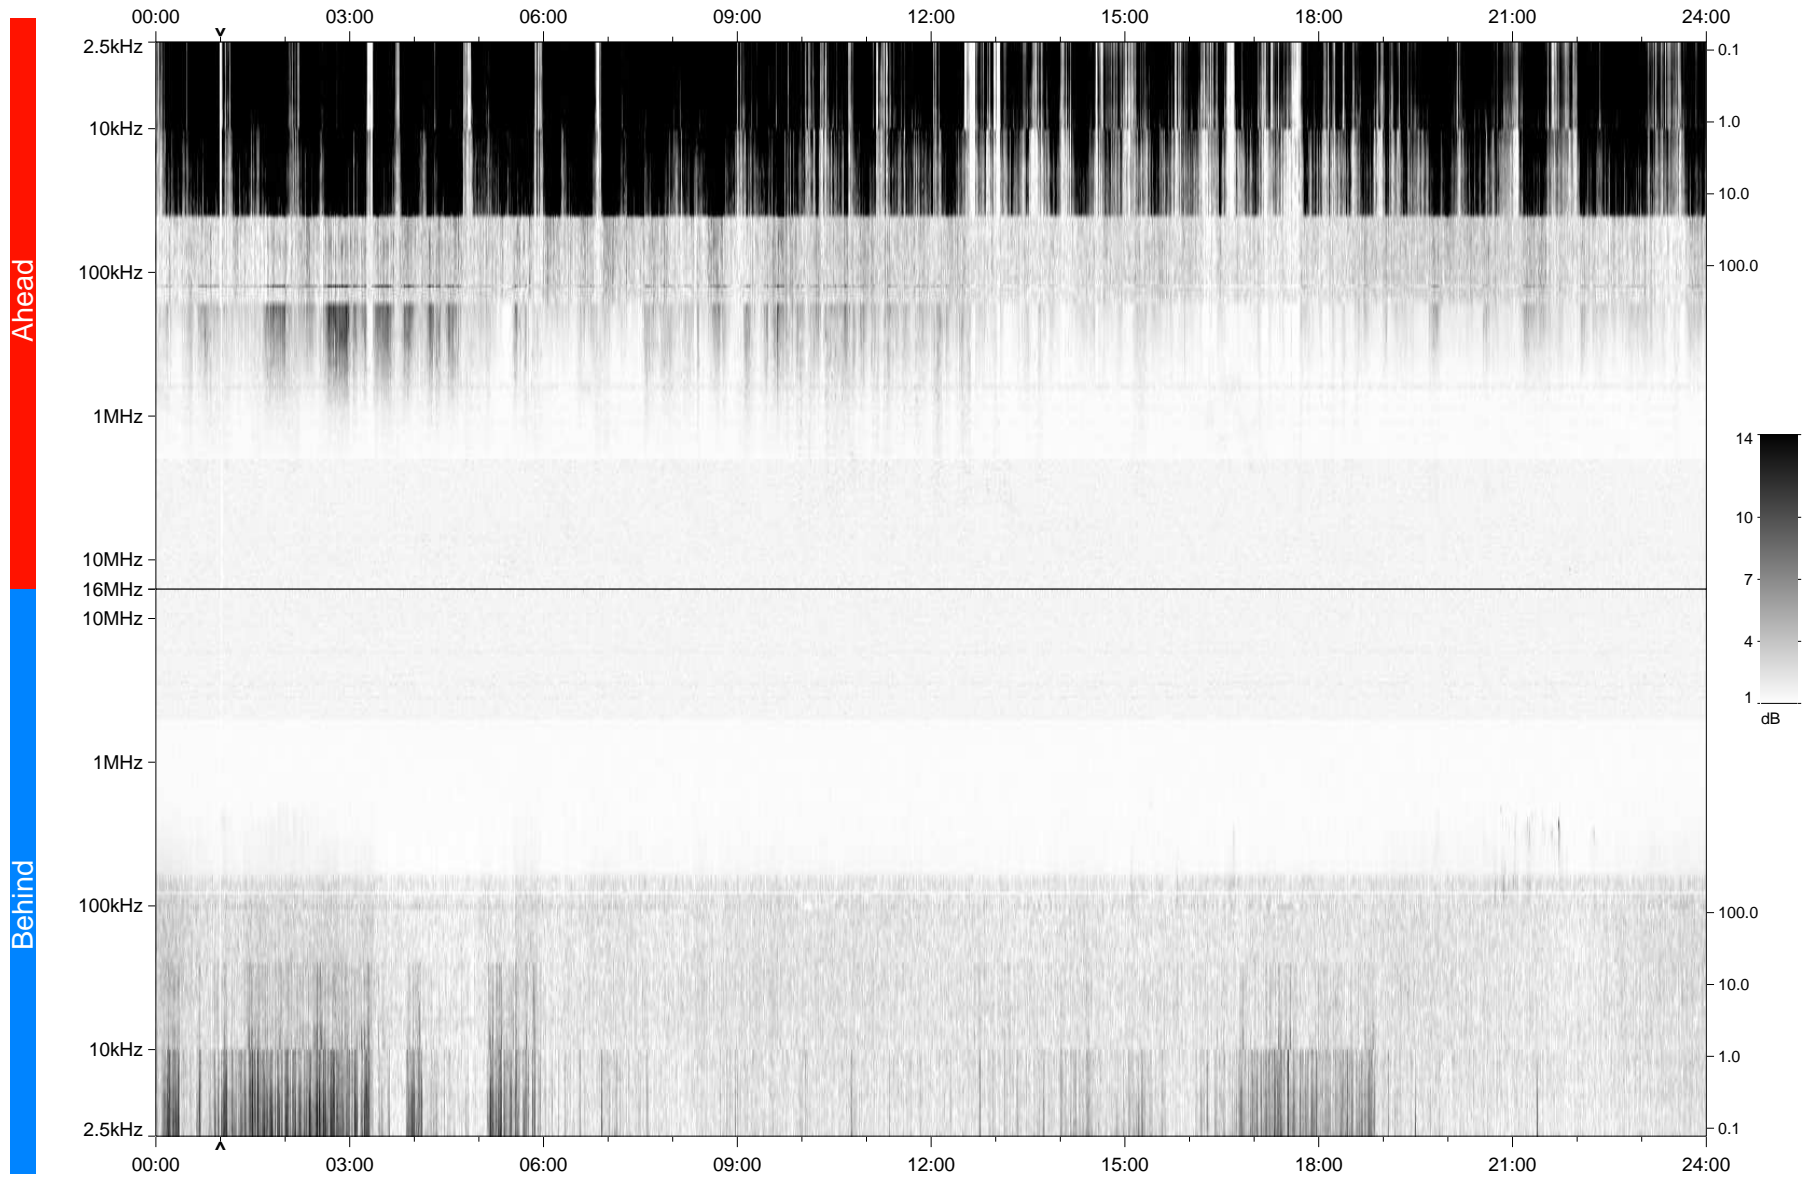

# STEREO/WAVES Daily Summary - 13-Mar-2009 (DOY 072)

Ahead source file: swaves\_ahead\_2009\_072\_1\_03.ptp  
Ahead PSE Angle: -44.5°

Behind PSE Angle: -47.5°  
Behind source file: swaves\_behind\_2009\_072\_1\_04.fin

Time (UTC)

file: stereo\_swaves\_daily-summary\_gray\_20090313\_v04  
made by: space.umn.edu on macOS with TDL 8.8.2 on 2022-10-17 04:15:28, with Tlib V945 / dynspec V311